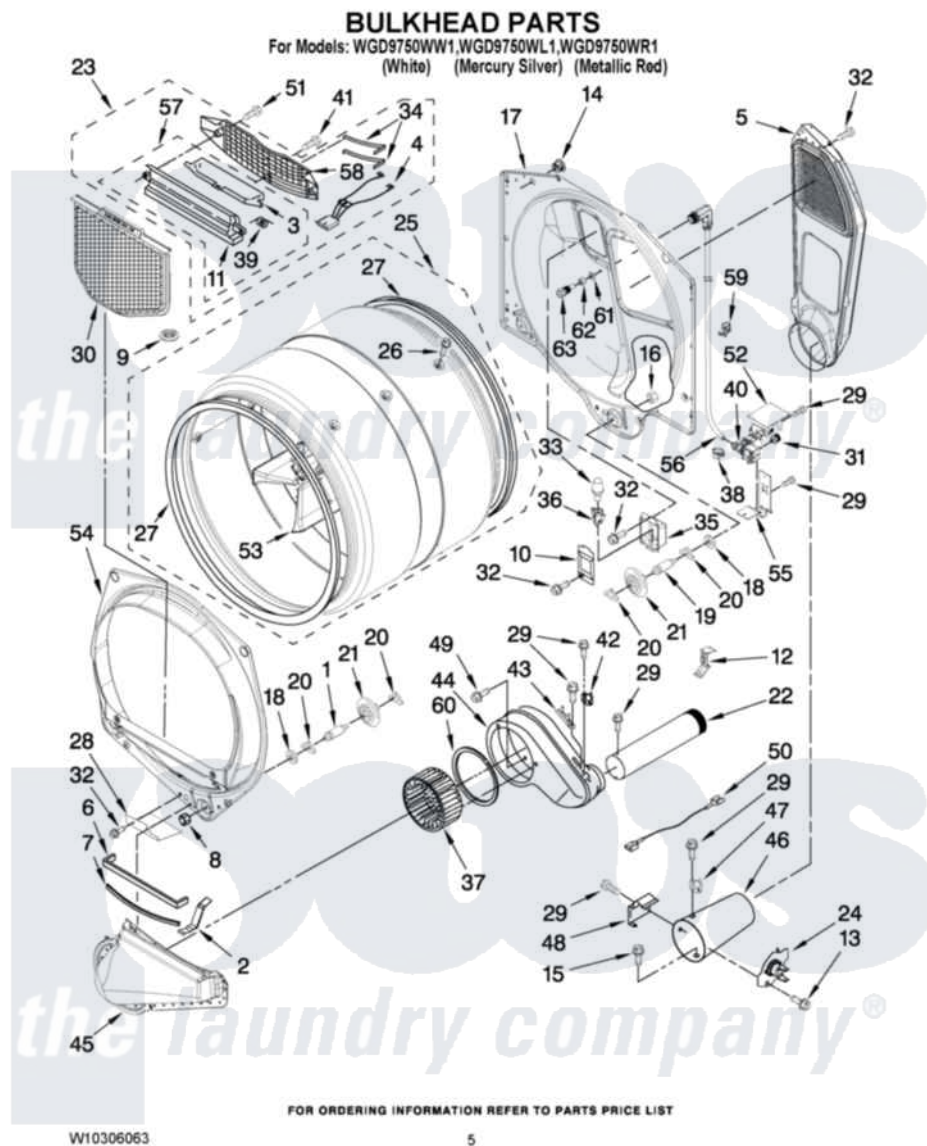

Whirlpool WGD9750WW1 03 - BULKHEAD PARTS

Whirlpool [Residential Whirlpool WGD9750WW1 Dryer Parts](#) Parts Diagram 03 - BULKHEAD PARTS
Click on the part number to view part

Item	Original Part Number	Replaced By	Status	Part Description
1	8575324	W10359271		Shaft, Drum Roller Threads
2	8066208			Clip-Exhaust
3	W10153413			Door, Lint Screen
4	3406653			Harness, Sensor
5	3394346			Air Duct Assembly
6	697813			Seal, Outlet Housing
7	697814	697813		Seal, Outlet Housing
8	3934666	W10080210		Nut, 3/8 X 16
9	W10128544			Housing-Outlet
10	3402841	8532165		Lens, Drum Light
11	W10153414			Outlet, Housing Assembly
12	8572105			Retainer, Toe Panel
13	8533971	90767		Screw, 8A X 3/8 HeX Washer Head Tapping
14	8529007			Plug, Rear Bulkhead
15	693995			Screw, Hex Head
16	W10001120	W10080190		Nut, 3/8-16