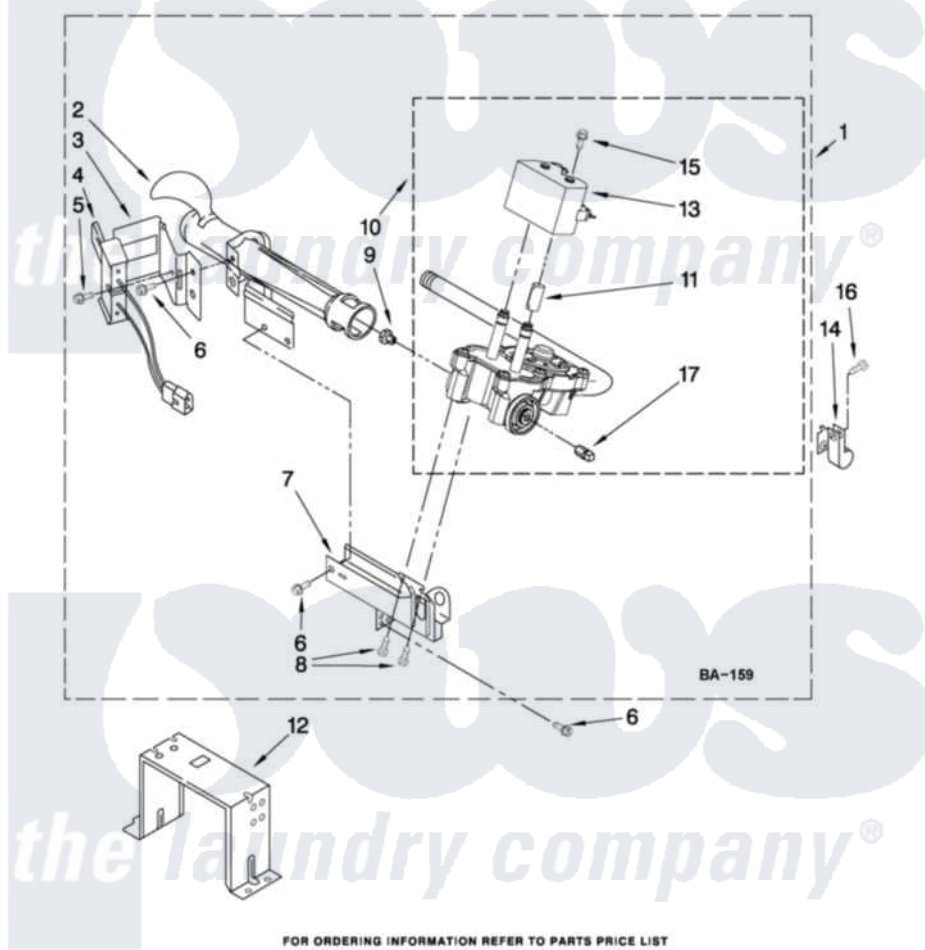

# Whirlpool WGD9750WW1 04 - W10293911 BURNER ASSEMBLY

## W10293911 BURNER ASSEMBLY

For Models: WGD9750WW1, WGD9750WL1, WGD9750WR1  
(White) (Mercury Silver) (Metallic Red)

USE WITH TYPE 1 - NATURAL, TYPE 2 - MIXED,  
AND TYPE 4 - LIQUEFIED PROPANE AND BUTANE GASES

W10306063

7

Whirlpool [Residential Whirlpool WGD9750WW1 Dryer Parts](#) Parts Diagram 04 - W10293911 BURNER ASSEMBLY  
Click on the part number to view part

Item	Original Part Number	Replaced By	Status	Part Description
1	W10293911	<a href="#">W10310204</a>		Burner-Gas
2	688617	<a href="#">693140</a>		Burner
3	<a href="#">694298</a>			Bracket, Ignitor
4	686590	<a href="#">279311</a>		Ignitor
5	<a href="#">3393909</a>			Screw, 8-32 X 7/8
6	343641	<a href="#">681414</a>		Screw, 10AB X 1/2
7	3389871		Not Available	Base, Burner
8	<a href="#">3387057</a>			Screw, 10-16 X 1/2 Orifice, Burner
9	<a href="#">15418</a>			Orifice, Burner Type 1
10	W10175144	<a href="#">W10293912</a>		Valve-Gas
11	W10295524	<a href="#">W10328463</a>		Coil, 60 Hz
12	<a href="#">3389889</a>			Bracket, Support
13	W10273784	<a href="#">W10328463</a>		Coil, 60 Hz
14	<a href="#">3978776</a>			Bracket, Gas Pipe Switch
15	<a href="#">326049536</a>			Screw, Coil
16	3390647	<a href="#">488729</a>		Screw