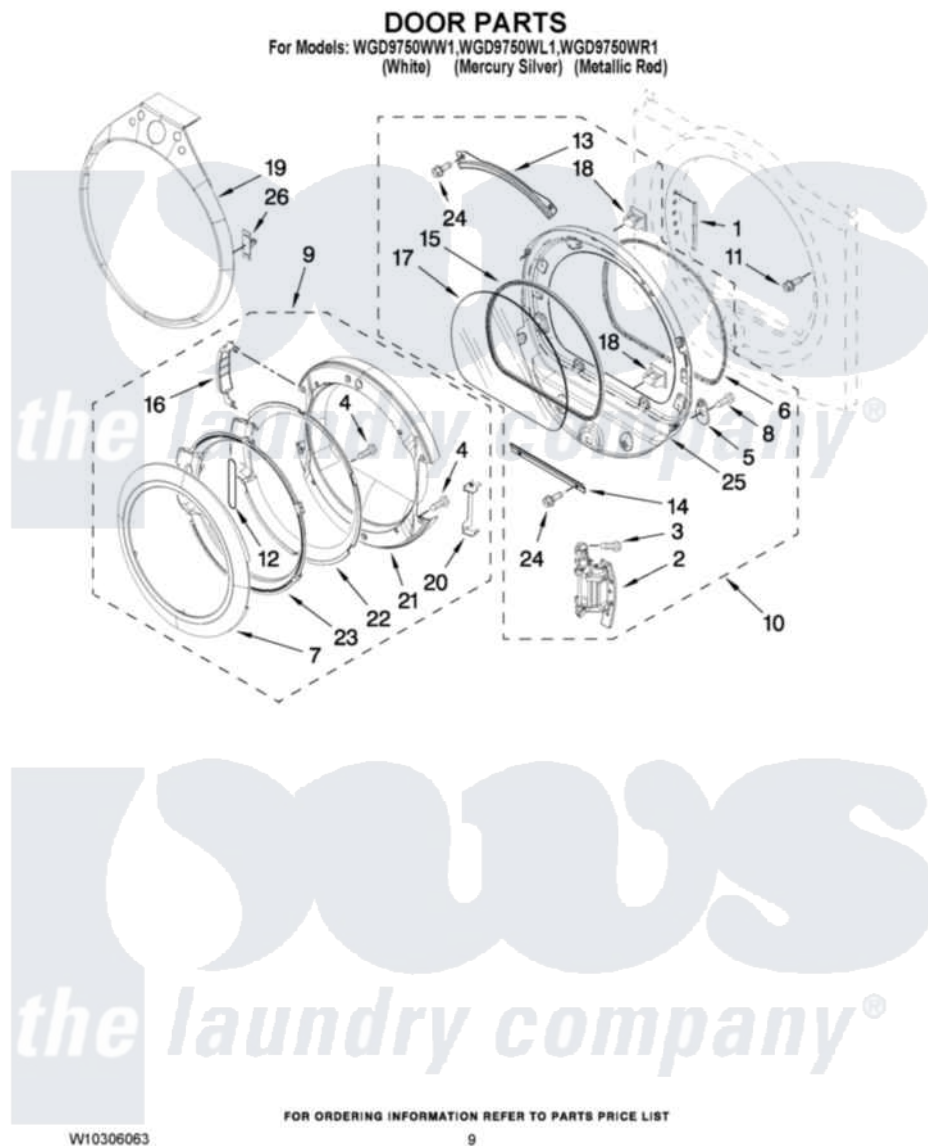

Whirlpool WGD9750WW1 05 - DOOR PARTS

Whirlpool [Residential Whirlpool WGD9750WW1 Dryer Parts](#) Parts Diagram 05 - DOOR PARTS
Click on the part number to view part

Item	Original Part Number	Replaced By	Status	Part Description
1	W10085210			Label-Hinge Hole Cover Front Panel
"	W10085230			Label, Hinge Hole Cover
2	W10139920			Door Hinge Assembly
3	W10159996			Screw, 10-24 X 25/64
4	9742177			Screw, 8-18 X .625
5	W10048910			Screw-Plug
6	W10139457			Seal-Door Handle, Ring Door
7	W10193522			Door Frame Assembly
8	3400224			Screw, 1/4-20 X 3/8
9	W10193530			Door Assembly
10	8577819			Door Assembly
11	355515			Screw, 8-18 X 11/16
12	W10153281	W10121607		Pad, Door Handle
13	8519356			Retainer-Window
14	8519354			Retainer-Window
15	8579662			Gasket, Window

16	W10180119		Cover-Hinge, Stationary Cover Hinge
17	8566254		Glass-Window
18	690081	279570	Latch
19	W10240356		Trim, Tear Drop And Clip Assembly
"	W10249740		Trim, Tear Drop And Clip Assembly
"	W10249766		Tear-Drop Trim And Clip Assembly
20	W10180120		Shield, Door
21	W10180118		Door, Intermediate
22	W10180117		Door Mask
23	W10171571		Screen, Door
24	3393258	3373329D	Screw
25	8578229		Door Assembly
26	W10129065		Trim-Clip Metal