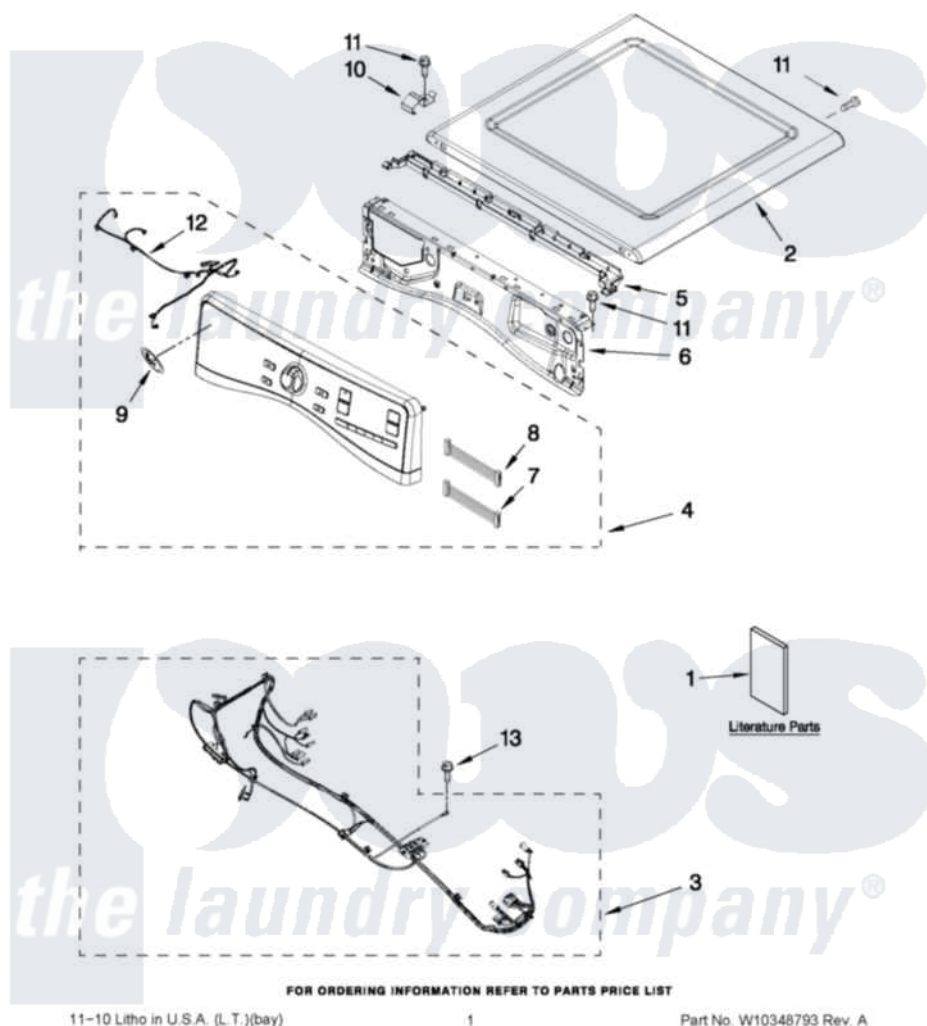

Whirlpool WGD97HEXL0 01 - TOP AND CONSOLE PARTS

TOP AND CONSOLE PARTS

For Models: WGD97HEXW0 (White), WGD97HEXR0 (Red), WGD97HEXL0 (Silver)

27" GAS DRYER

Whirlpool Residential Whirlpool WGD97HEXL0 Dryer Parts Parts Diagram 01 - TOP AND CONSOLE PARTS
 Click on the part number to view part

Item	Original Part Number	Replaced By	Status	Part Description
1	W10305728		Not Available	USE & CARE GUIDE
"	W10319757		Not Available	TECH SHEET
"	W10057364		Not Available	INSTALLATION INSTRUCTIONS
2	W10208383			Top
"	W10337792			Top
"	W10316282			Top
3	W10319341			Harness, Main
4	W10352483		Not Available	PANEL, CONSOLE ASSEMBLY (INCLUDE ITEMS, 7,8,9,10,13, 14,15 & 16) (WHITE)
"	W10352485			Panel, Console Assembly
"	W10352484			Panel, Console Assembly
5	W10317570			Water Channel
6	W10208198			Bracket, Console
7	W10267938			Harness, UI Jumper
8	W10267937			Harness, Jumper

9	W10117943	8303811	Badge, Assembly
10	W10317566		Spring, Clip Water Channel
11	3390647	488729	Screw
12	W10267832		Cable, User Interface
13	693995		Screw, Hex Head