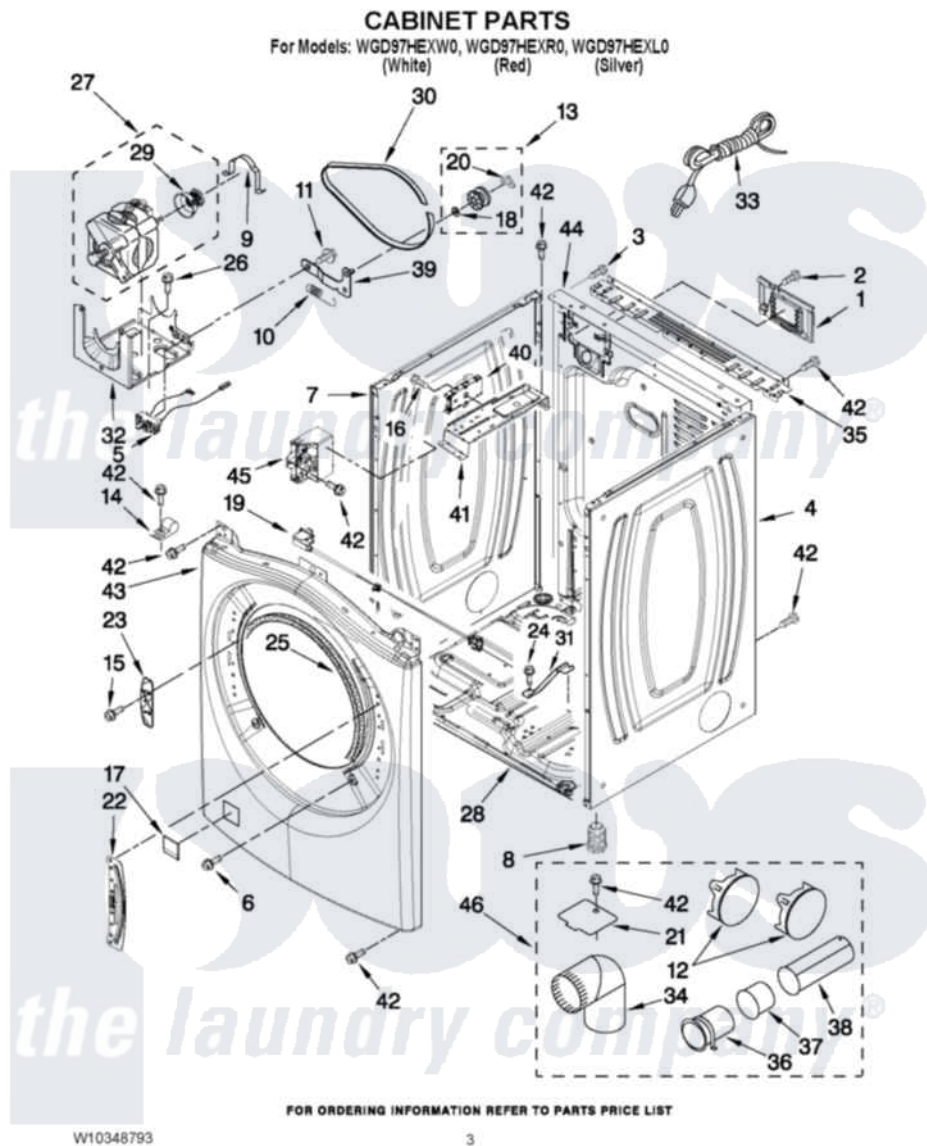

Whirlpool WGD97HEXL0 02 - CABINET PARTS

Whirlpool Residential Whirlpool WGD97HEXL0 Dryer Parts Parts Diagram 02 - CABINET PARTS
Click on the part number to view part

Item	Original Part Number	Replaced By	Status	Part Description
1	8317339			Cover, Terminal Block
2	3390814	90767		Screw, 8A X 3/8 HeX Washer Head Tapping
3	8533974	4331106		Screw, No.10-32 X 7/16
4	W10280028			Panel, Side
"	W10337791			Panel, Side
"	W10316279			Panel, Side
5	W10246525	W10314253		Switch, Assembly Broken Belt
6	3357011	308685		Side Trim)
7	W10192435			Panel, Side
"	W10337789	W10468502		Panel, Side
"	W10249727			Panel, Side
8	3392100	49621		Feet-Leveling
"	279810			Foot-Optional
9	660658			Clamp, Motor Mounting 343481 685441
10	3387374			Spring, Idler

11	3389420		Retainer-Idler 1/4-20 X 1/16
12	49252		Plug, Multivent
"	W10151499	W10404617	Plug, Multivent
13	3388672	279640	Pulley-Idr
14	3978776		Bracket, Gas Pipe Switch
15	W10288126		Screw, 10-32 X 1/2
16	693995		Screw, Hex Head
17	8564457		Plug, Front Panel
"	W10256411		Plug, Front Panel
"	W10249704		Plug, Front Panel
18	W10121334		Washer, Thrust
19	W10267834		Door Switch Assembly
20	690997		Washer, Thrust
21	8066115	3394331	Plate Cover
22	W10208218		Bracket, Door Hinge
23	W10208250		Strike, Door
24	693995		Screw, Hex Head
25	3387242		Seal, Front Panel
26	343641	681414	Screw, 10AB X 1/2
27	8538263	279787	Motor-Drve
28	8565046		(BROKEN BELT BASE, CABINET SWITCH)
29	8578220		Pulley, Motor
30	3387610	661570	Belt
31	8529757		Bracket, Burner
32	W10242878		Bracket, Motor Mounting
33	3401401	3401402	Cord, Power
34	49026		4" - 90° Elbow
35	W10208382		Bracket, Rear Dryer
36	8563747		Exhaust Pipe Medium Pipe
37	8563750		Exhaust Pipe
38	8563749		Exhaust Pipe
39	3388674	W10118756	Idler Bracket
40	W10326372		Control Board
41	W10259611		Bracket, Control
42	3390647	488729	Screw
43	W10208192		Front Panel
"	W10337783		Front Panel
"	W10316296		Front Panel
44	W10247569		Panel, Rear
45	3407228		Assembly, Power Cube
NI	W10331132		Dryer Exhaust Kit