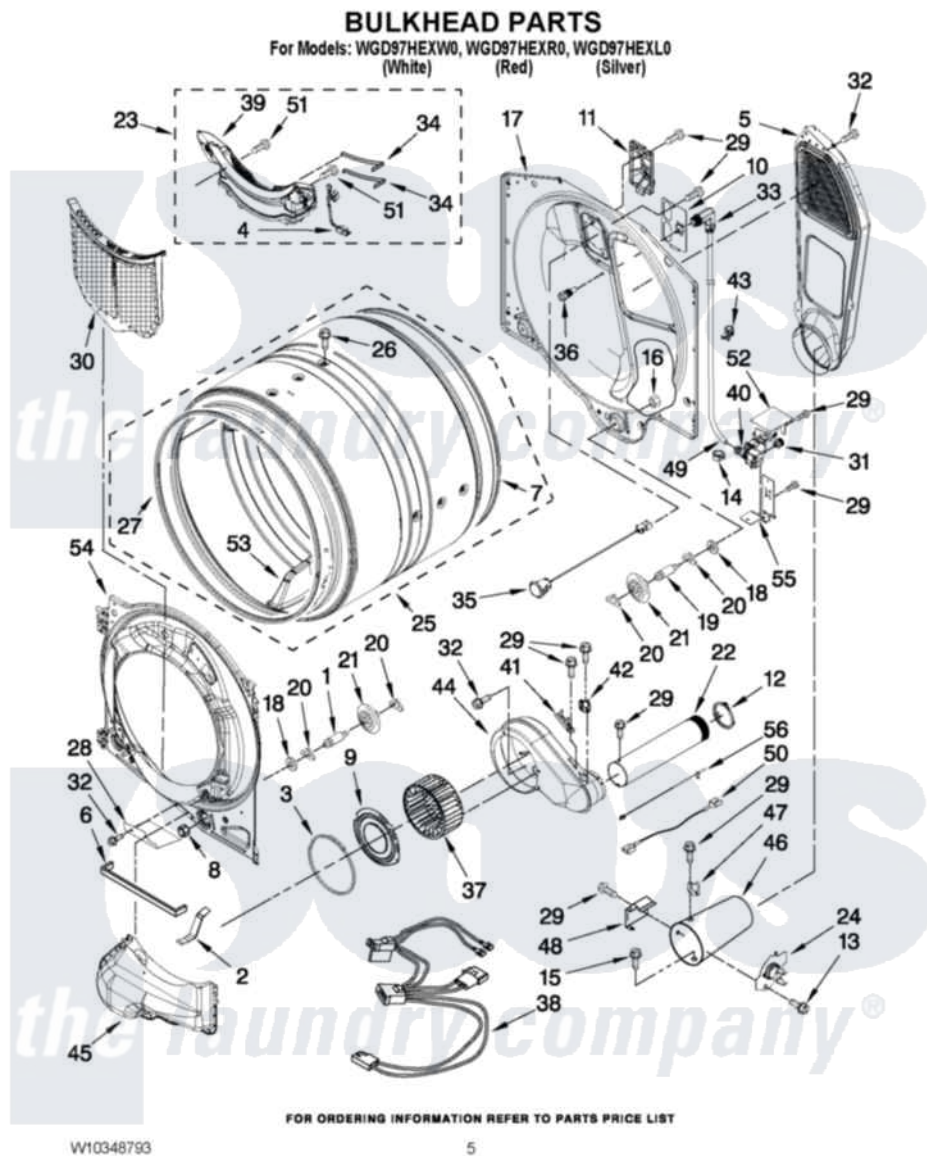

Whirlpool WGD97HEXL0 03 - BULKHEAD PARTS

Whirlpool Residential Whirlpool WGD97HEXL0 Dryer Parts Parts Diagram 03 - BULKHEAD PARTS
Click on the part number to view part

Item	Original Part Number	Replaced By	Status	Part Description
1	8575324	W10359271		Shaft, Drum Roller Threads
2	W10306123			Clip, Lint Duct
3	W10211933			Seal, Collar Blower Housing
4	W10298258			Harness, Sensor
5	W10295533			Air Duct Assembly
6	W10211950			Seal, Outlet Housing
7	697694	280114		Seal
8	3934666	W10080210		Nut, 3/8 X 16
9	W10211901			Collar Assembly
10	W10208422			Rear Deflector
11	W10249422			Nozzle, Bracket Rear
12	W10344699			Collar, Duct
13	693995			Screw, Hex Head
14	W10044615			Clip, Push-To-Connect
15	693995			Screw, Hex Head
16	W10001120	W10080190		Nut, 3/8-16