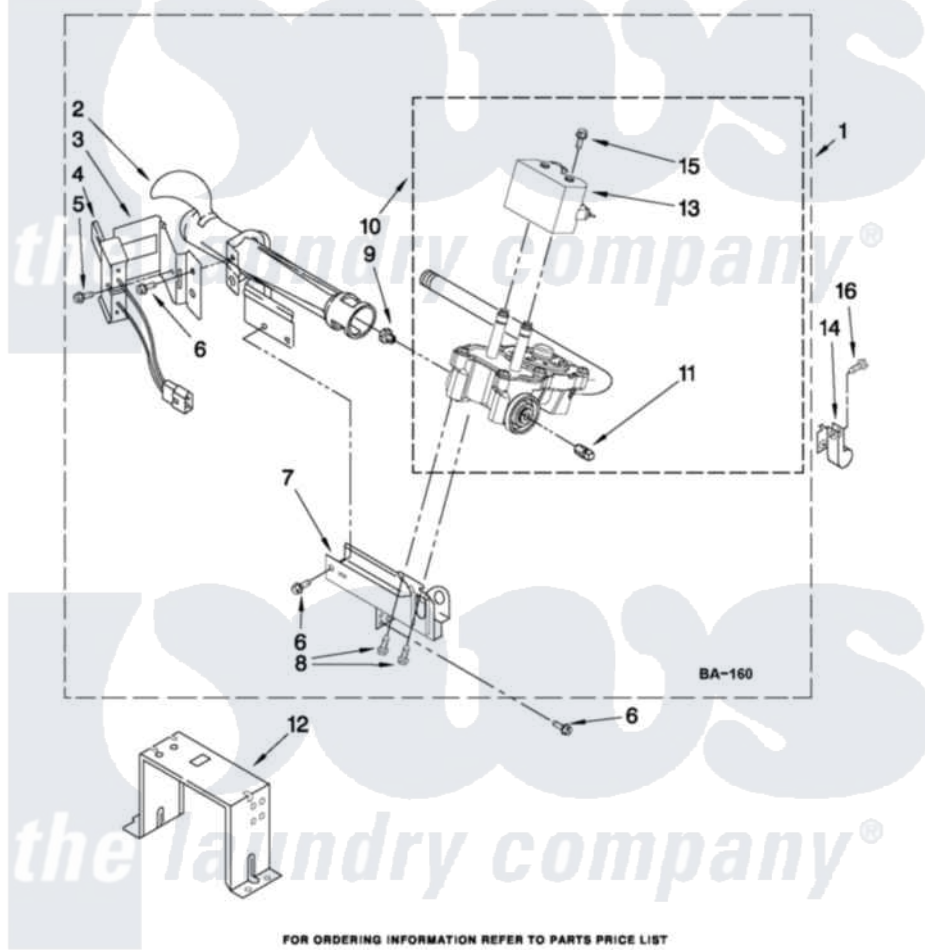

Whirlpool WGD97HEXL0 04 - W10307147 BURNER ASSEMBLY

W10307147 BURNER ASSEMBLY

For Models: WGD97HEXW0, WGD97HEXR0, WGD97HEXL0
(White) (Red) (Silver)

USE WITH TYPE 1 - NATURAL, TYPE 2 - MIXED,
AND TYPE 4 - LIQUEFIED PROPANE AND BUTANE GASES

W10348793

FOR ORDERING INFORMATION REFER TO PARTS PRICE LIST

7

Whirlpool [Residential Whirlpool WGD97HEXL0 Dryer Parts](#) Parts Diagram 04 - W10307147 BURNER ASSEMBLY
Click on the part number to view part

Item	Original Part Number	Replaced By	Status	Part Description
1	W10307147	W10353165		Burner-Gas
2	688617	693140		Burner
3	694298			Bracket, Ignitor
4	686590	279311		Ignitor
5	3393909			Screw, 8-32 X 7/8
6	343641	681414		Screw, 10AB X 1/2
7	3389871		Not Available	Base, Burner
8	3387057			Screw, 10-16 X 1/2 Orifice, Burner
9	15418			Orifice, Burner Type 1
10	W10175144	W10293912		Valve-Gas
11	W10295523			Plug, Pipe
12	3389889			Bracket, Support
13	W10328463			Coil, 60 Hz
14	3978776			Bracket, Gas Pipe Switch
15	326049536			Screw, Coil
16	3390647	488729		Screw