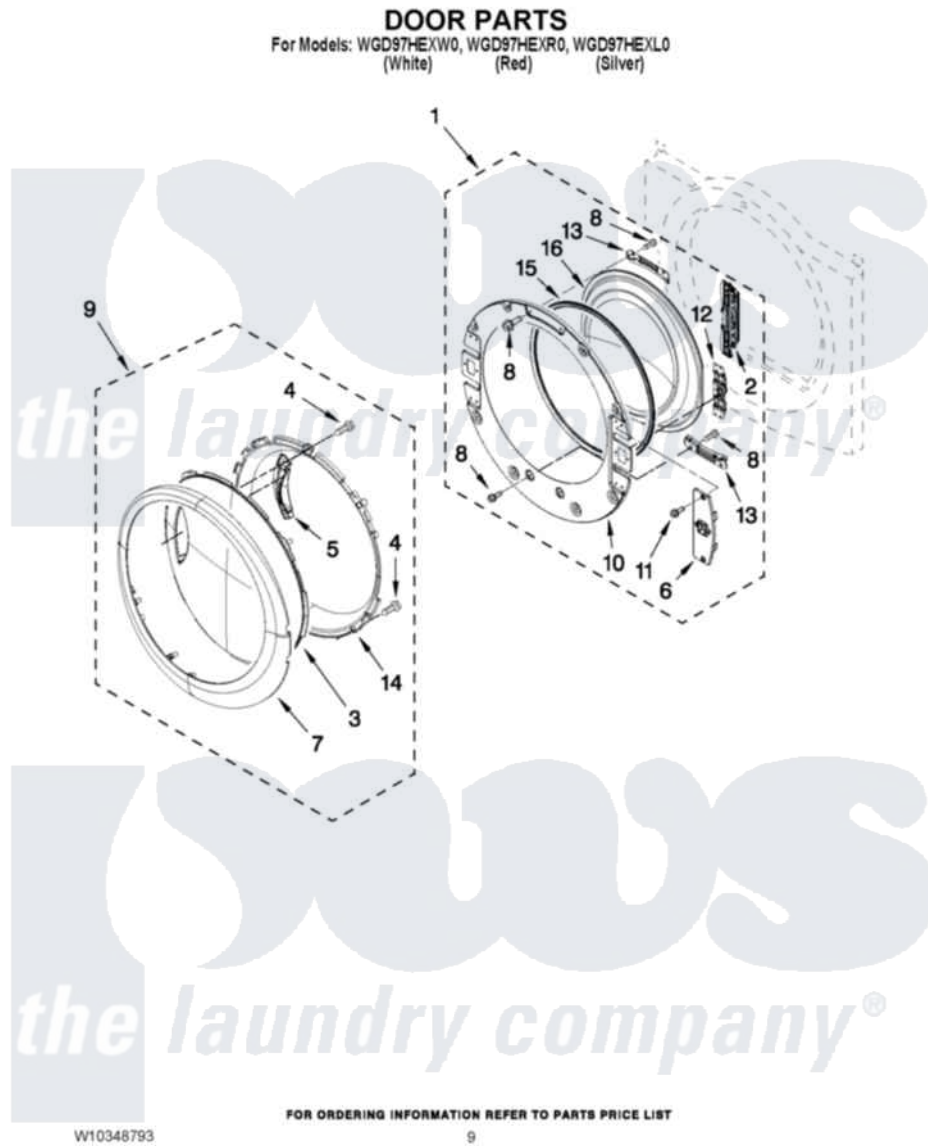

Whirlpool WGD97HEXL0 05 - DOOR PARTS

Whirlpool [Residential Whirlpool WGD97HEXL0 Dryer Parts](#) Parts Diagram 05 - DOOR PARTS
Click on the part number to view part

Item	Original Part Number	Replaced By	Status	Part Description
1	W10208266			Door, Inner Assembly
2	W10208414			Door Hinge Assembly
3	W10208270			Door, Outer Screen
4	9742177			Screw, 8-18 X .625
5	W10208411			Handle, Door
6	W10208413			Cover, Door Switch
7	W10208271			Door, Trim Ring
8	3393258	3373329D		Screw Door Assembly (Outer)
9	W10208268			(Include Items, (3, 4, 5, 7 And 14)
10	W10267837			Door, Inner Assembly
11	W10288126			Screw, 10-32 X 1/2
12	W10208254			Door Inner Screw, 10-32 X 1/2
13	W10208252			Bracket, Glass
14	W10208269			Frame, Door Front Support
15	W10208254			Door Inner Screw, 10-32 X 1/2