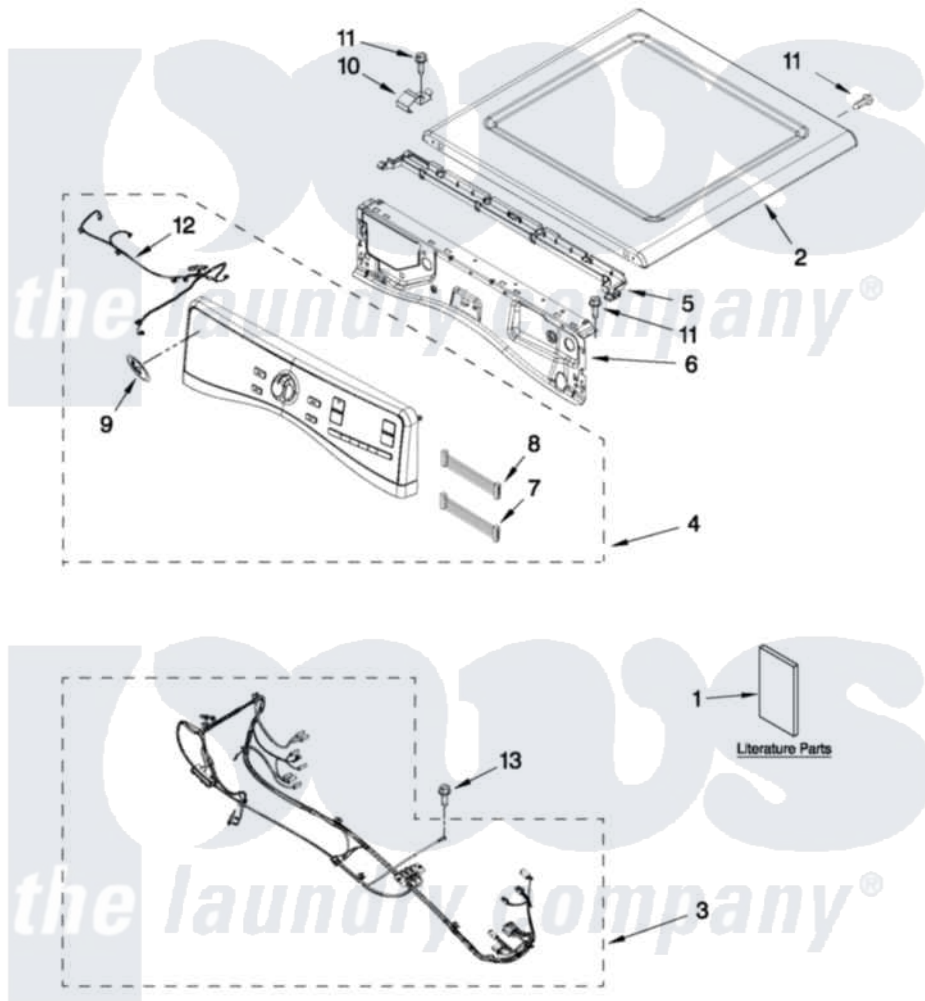

Whirlpool WGD97HEXL1 01 - TOP AND CONSOLE PARTS

TOP AND CONSOLE PARTS

For Models: WGD97HEXW1, WGD97HEXR1, WGD97HEXL1
(White) (Red) (Silver)

27" GAS DRYER

FOR ORDERING INFORMATION REFER TO PARTS PRICE LIST

7-11 Litho in U.S.A. (L.T.) (eeb)

1

Part No. W10431374 Rev. A

[Whirlpool Residential Whirlpool WGD97HEXL1 Dryer Parts](#) Parts Diagram 01 - TOP AND CONSOLE PARTS
Click on the part number to view part

Item	Original Part Number	Replaced By	Status	Part Description
1	W10305728		Not Available	USE & CARE GUIDE
"	W10319757		Not Available	TECH SHEET
"	W10423115		Not Available	INSTALLATION, INSTRUCTION
2	W10208383			Top
"	W10337792			Top
"	W10316282			Top
3	W10357657			Harness, Main
4	W10352483		Not Available	PANEL, CONSOLE ASSEMBLY (INCLUDE ITEMS, 7,8,9,10,13, 14,15 & 16) (WHITE)
"	W10352485			Panel, Console Assembly
"	W10352484			Panel, Console Assembly
5	W10317570			Water Channel
6	W10208198			Bracket, Console
7	W10267938			Harness, UI Jumper
8	W10267937			Harness, Jumper

9	W10117943	8303811	Badge, Assembly
10	W10317566		Spring, Clip Water Channel
11	3390647	488729	Screw
12	W10267832		Cable, User Interface
13	693995		Screw, Hex Head