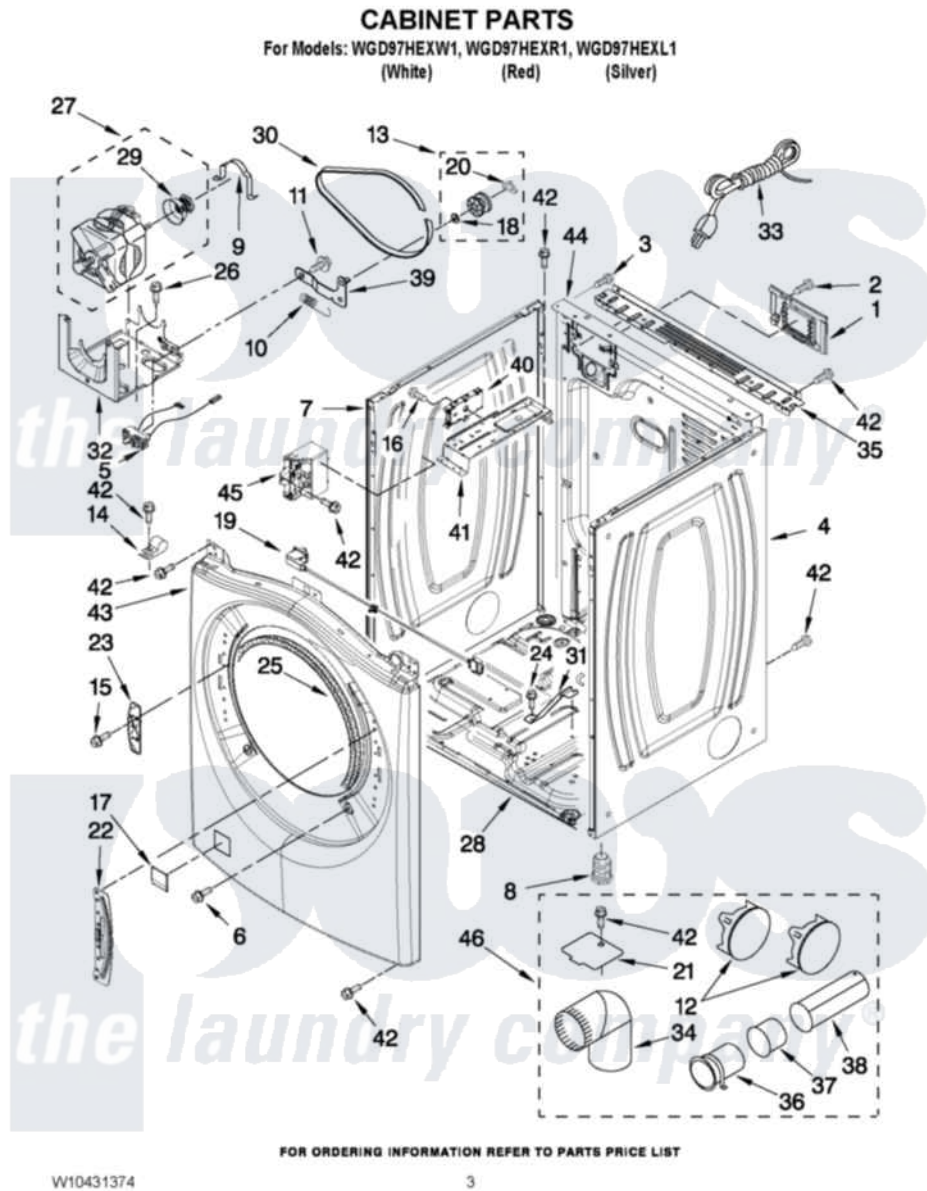

Whirlpool WGD97HEXL1 02 - CABINET PARTS

Whirlpool [Residential Whirlpool WGD97HEXL1 Dryer Parts](#) Parts Diagram 02 - CABINET PARTS
Click on the part number to view part

Item	Original Part Number	Replaced By	Status	Part Description
1	8317339			Cover, Terminal Block
2	3390814	90767		Screw, 8A X 3/8 HeX Washer Head Tapping
3	8533974	4331106		Screw, No.10-32 X 7/16
4	W10280028			Panel, Side
"	W10337791			Panel, Side
"	W10316279			Panel, Side
5	W10246525	W10314253		Switch, Assembly Broken Belt
6	3357011	308685		Side Trim)
7	W10192435			Panel, Side
"	W10337789	W10468502		Panel, Side
"	W10249727			Panel, Side
8	3392100	49621		Feet-Leveling
NI	279810			Foot-Optional
9	W10121316			Plug, Multivent
10	3387374			Spring, Idler
11	3389420			Retainer-Idler 1/4-20 X 1/16

12	49252		Plug, Multivent
"	W10151499	W10404617	Plug, Multivent
13	3388672	279640	Pulley-ldr
14	3978776		Bracket, Gas Pipe Switch
15	W10288126		Screw, 10-32 X 1/2
16	693995		Screw, Hex Head
17	8564457		Plug, Front Panel
"	W10256411		Plug, Front Panel
"	W10249704		Plug, Front Panel
18	W10121334		Washer, Thrust
19	W10267834		Door Switch Assembly
20	690997		Washer, Thrust
21	8066115	3394331	Plate Cover
22	W10208218		Bracket, Door Hinge
23	W10208250		Strike, Door
24	693995		Screw, Hex Head
25	3387242		Seal, Front Panel
26	343641	681414	Screw, 10AB X 1/2
27	8538263	279787	Motor-Drve
28	8565046		(BROKEN BELT BASE, CABINET SWITCH)
29	8578220		Pulley, Motor
30	3387610	661570	Belt
31	8529757		Bracket, Burner
32	W10242878		Bracket, Motor Mounting
33	3401401	3401402	Cord, Power
34	49026		4" - 90° Elbow
35	W10208382		Bracket, Rear Dryer
36	8563747		Exhaust Pipe Medium Pipe
37	8563750		Exhaust Pipe
38	8563749		Exhaust Pipe
39	3388674	W10118756	Idler Bracket
40	W10326372		Control Board
41	W10259611		Bracket, Control
42	3390647	488729	Screw
43	W10208192		Front Panel
"	W10337783		Front Panel
"	W10316296		Front Panel
44	W10247569		Panel, Rear
45	3407228		Assembly, Power Cube
NI	W10331132		Dryer Exhaust Kit