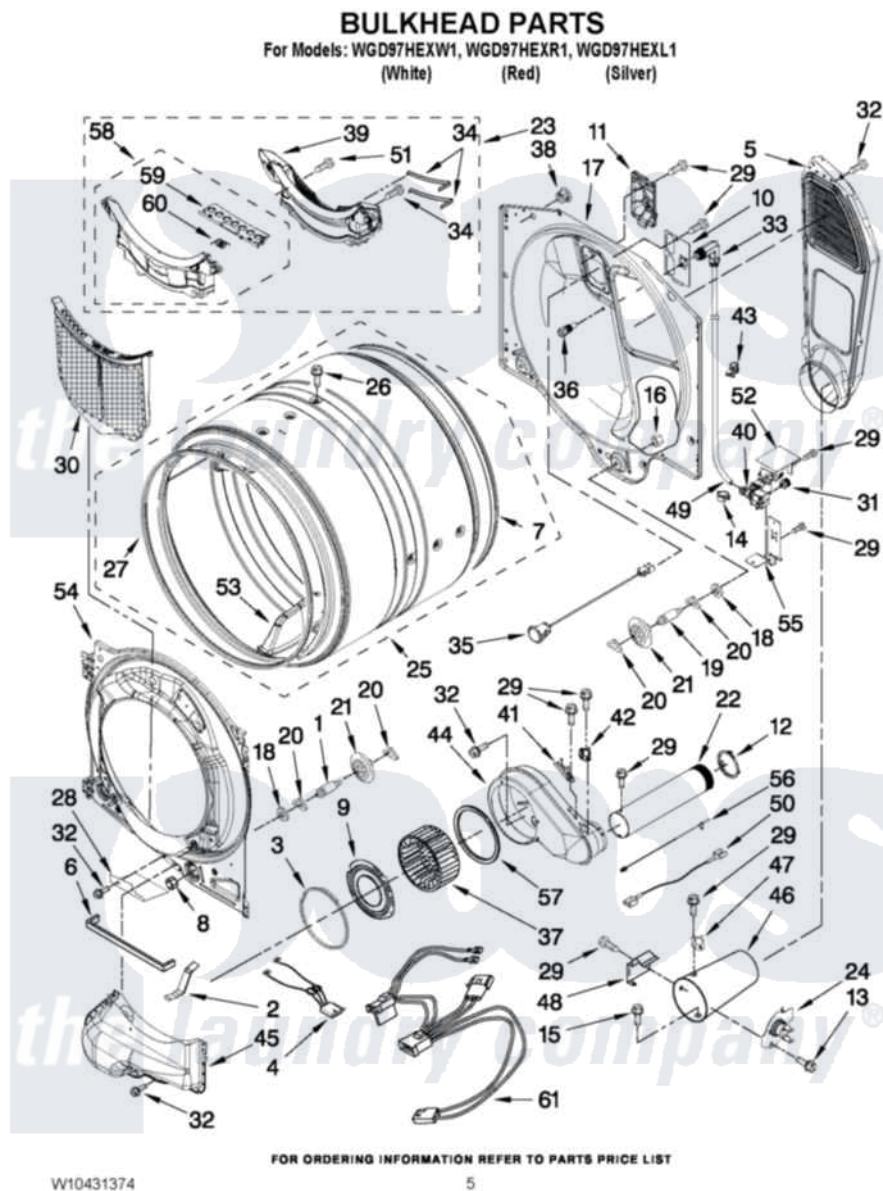

# Whirlpool WGD97HEXL1 03 - BULKHEAD PARTS

Whirlpool [Residential Whirlpool WGD97HEXL1 Dryer Parts](#) Parts Diagram 03 - BULKHEAD PARTS  
Click on the part number to view part

Item	Original Part Number	Replaced By	Status	Part Description
1	<a href="#">W10359271</a>			Shaft, Drum Roller Threads
2	<a href="#">W10306123</a>			Clip, Lint Duct
3	<a href="#">W10211899</a>			Seal, Collar Blower Housing
4	<a href="#">W10298258</a>			Harness, Sensor
5	<a href="#">W10295533</a>			Air Duct Assembly
6	<a href="#">W10211950</a>			Seal, Outlet Housing
7	697694	<a href="#">280114</a>		Seal
8	3934666	<a href="#">W10080210</a>		Nut, 3/8 X 16
9	<a href="#">W10211901</a>			Collar Assembly
10	<a href="#">W10208422</a>			Rear Deflector
11	<a href="#">W10249422</a>			Nozzle, Bracket Rear
12	<a href="#">W10344699</a>			Collar, Duct
13	<a href="#">693995</a>			Screw, Hex Head
14	<a href="#">W10044599</a>			Clip, Push-To-Connect
15	<a href="#">693995</a>			Screw, Hex Head
16	W10001120	<a href="#">W10080190</a>		Nut, 3/8-16