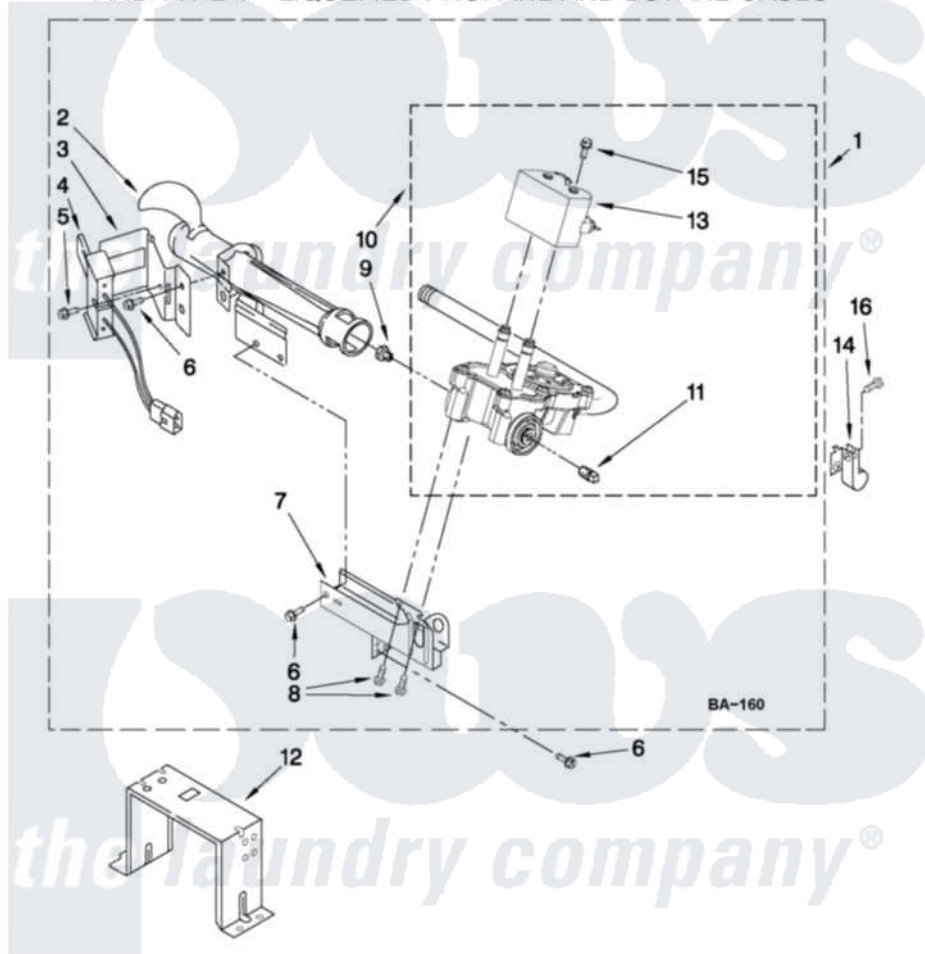

# Whirlpool WGD97HEXL1 04 - W10307147 BURNER ASSEMBLY

## W10307147 BURNER ASSEMBLY

For Models: WGD97HEXW1, WGD97HEXR1, WGD97HEXL1  
(White) (Red) (Silver)

USE WITH TYPE 1 - NATURAL, TYPE 2 - MIXED,  
AND TYPE 4 - LIQUEFIED PROPANE AND BUTANE GASES

FOR ORDERING INFORMATION REFER TO PARTS PRICE LIST

W10431374

7

Whirlpool [Residential Whirlpool WGD97HEXL1 Dryer Parts](#) Parts Diagram 04 - W10307147 BURNER ASSEMBLY  
Click on the part number to view part

Item	Original Part Number	Replaced By	Status	Part Description
1	W10307147	<a href="#">W10353165</a>		Burner-Gas
2	688617	<a href="#">693140</a>		Burner
3	<a href="#">694298</a>			Bracket, Ignitor
4	686590	<a href="#">279311</a>		Ignitor
5	<a href="#">3393909</a>			Screw, 8-32 X 7/8
6	343641	<a href="#">681414</a>		Screw, 10AB X 1/2
7	3389871		Not Available	Base, Burner
8	<a href="#">3387057</a>			Screw, 10-16 X 1/2 Orifice, Burner
9	<a href="#">15418</a>			Orifice, Burner Type 1
10	W10175144	<a href="#">W10293912</a>		Valve-Gas
11	<a href="#">W10295523</a>			Plug, Pipe
12	<a href="#">3389889</a>			Bracket, Support
13	<a href="#">W10328463</a>			Coil, 60 Hz
14	<a href="#">3978776</a>			Bracket, Gas Pipe Switch
15	<a href="#">326049536</a>			Screw, Coil
16	3390647	<a href="#">488729</a>		Screw