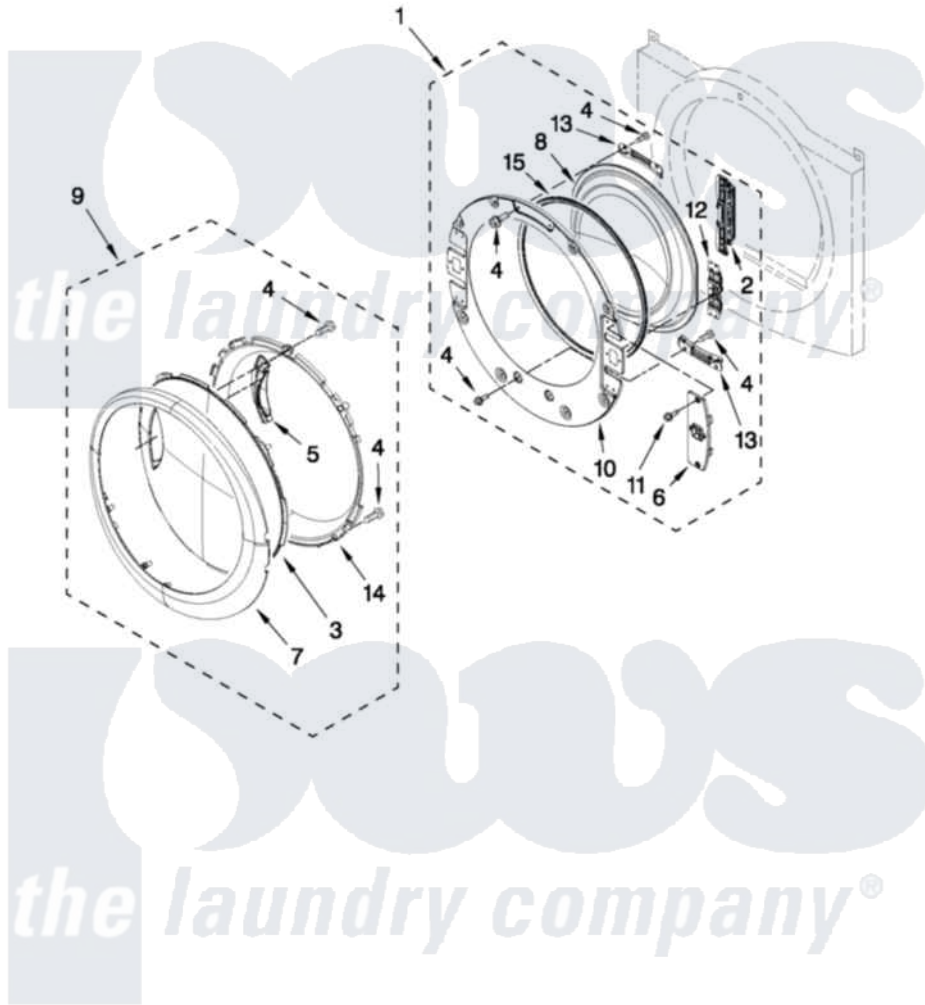

# Whirlpool WGD97HEXL2 05 - DOOR PARTS

## DOOR PARTS

For Models: WGD97HEXW2, WGD97HEXR2, WGD97HEXL2  
(White) (Red) (Silver)

W10440815

FOR ORDERING INFORMATION REFER TO PARTS PRICE LIST

9

Whirlpool [Residential Whirlpool WGD97HEXL2 Dryer Parts](#) Parts Diagram 05 - DOOR PARTS  
Click on the part number to view part

Item	Original Part Number	Replaced By	Status	Part Description
1	<a href="#">W10208266</a>			Door, Inner Assembly
2	<a href="#">W10208414</a>			Door Hinge Assembly
3	<a href="#">W10208270</a>			Door, Outer Screen
4	<a href="#">9742177</a>			Screw, 8-18 X .625
5	<a href="#">W10208411</a>			Handle, Door
6	<a href="#">W10208413</a>			Cover, Door Switch
7	<a href="#">W10208271</a>			Door, Trim Ring
8	<a href="#">W10208417</a>			Window Inner Door
9	<a href="#">W10208268</a>			Door Assembly (Outer) (Include Items, (3, 4, 5, 7 And 14)
10	<a href="#">W10267837</a>			Door, Inner Assembly
11	<a href="#">W10288126</a>			Screw, 10-32 X 1/2
12	<a href="#">W10208254</a>			Door Inner Screw, 10-32 X 1/2
13	<a href="#">W10208252</a>			Bracket, Glass
14	<a href="#">W10208269</a>			Frame, Door Front Support
15	<a href="#">W10208254</a>			Door Inner Screw, 10-32 X 1/2