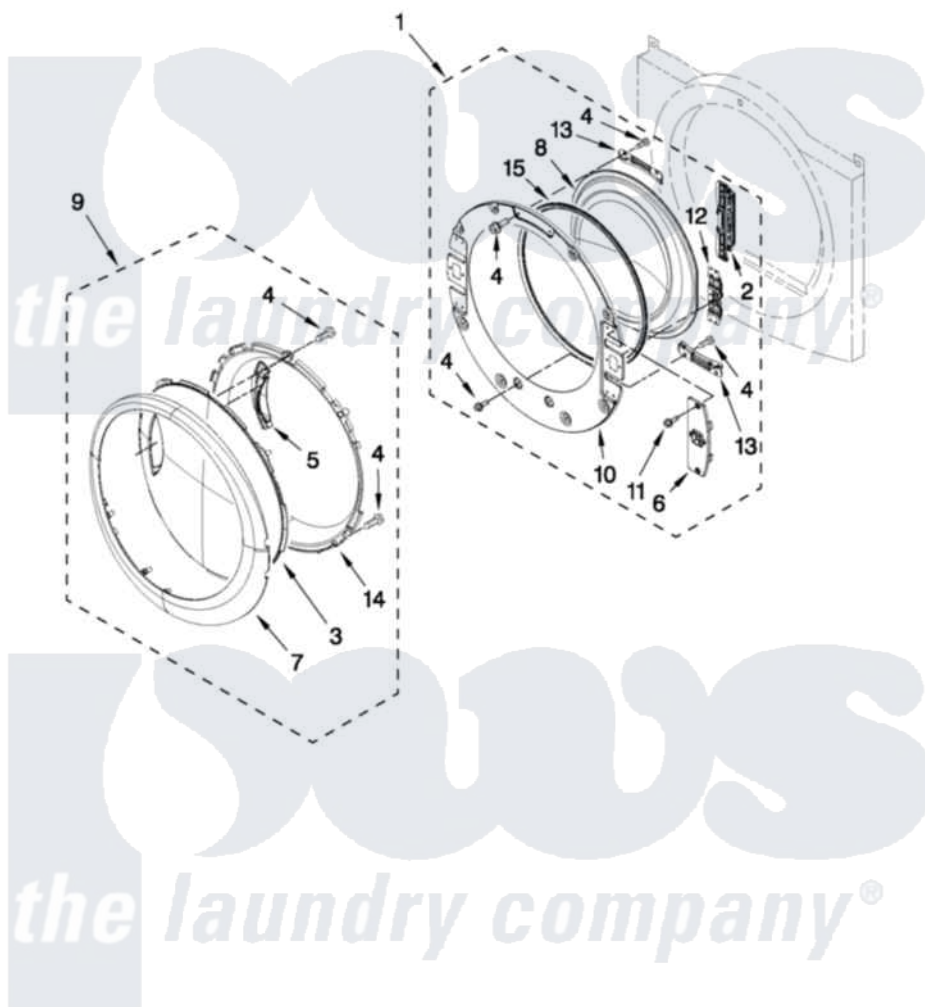

Whirlpool WGD97HEXR1 05 - DOOR PARTS

DOOR PARTS

For Models: WGD97HEXW1, WGD97HEXR1, WGD97HEXL1
 (White) (Red) (Silver)

W10431374

FOR ORDERING INFORMATION REFER TO PARTS PRICE LIST

9

Whirlpool [Residential Whirlpool WGD97HEXR1 Dryer Parts](#) Parts Diagram 05 - DOOR PARTS

[Click on the part number to view part](#)

Item	Original Part Number	Replaced By	Status	Part Description
1	W10208266			Door, Inner Assembly
2	W10208414			Door Hinge Assembly
3	W10208270			Door, Outer Screen
4	9742177			Screw, 8-18 X .625
5	W10208411			Handle, Door
6	W10208413			Cover, Door Switch
7	W10208271			Door, Trim Ring
8	W10208417			Window Inner Door
9	W10208268			Door Assembly (Outer) (Include Items, (3, 4, 5, 7 And 14)
10	W10267837			Door, Inner Assembly
11	W10288126			Screw, 10-32 X 1/2
12	W10208254			Door Inner Screw, 10-32 X 1/2
13	W10208252			Bracket, Glass
14	W10208269			Frame, Door Front Support
15	W10208254			Door Inner Screw, 10-32 X 1/2