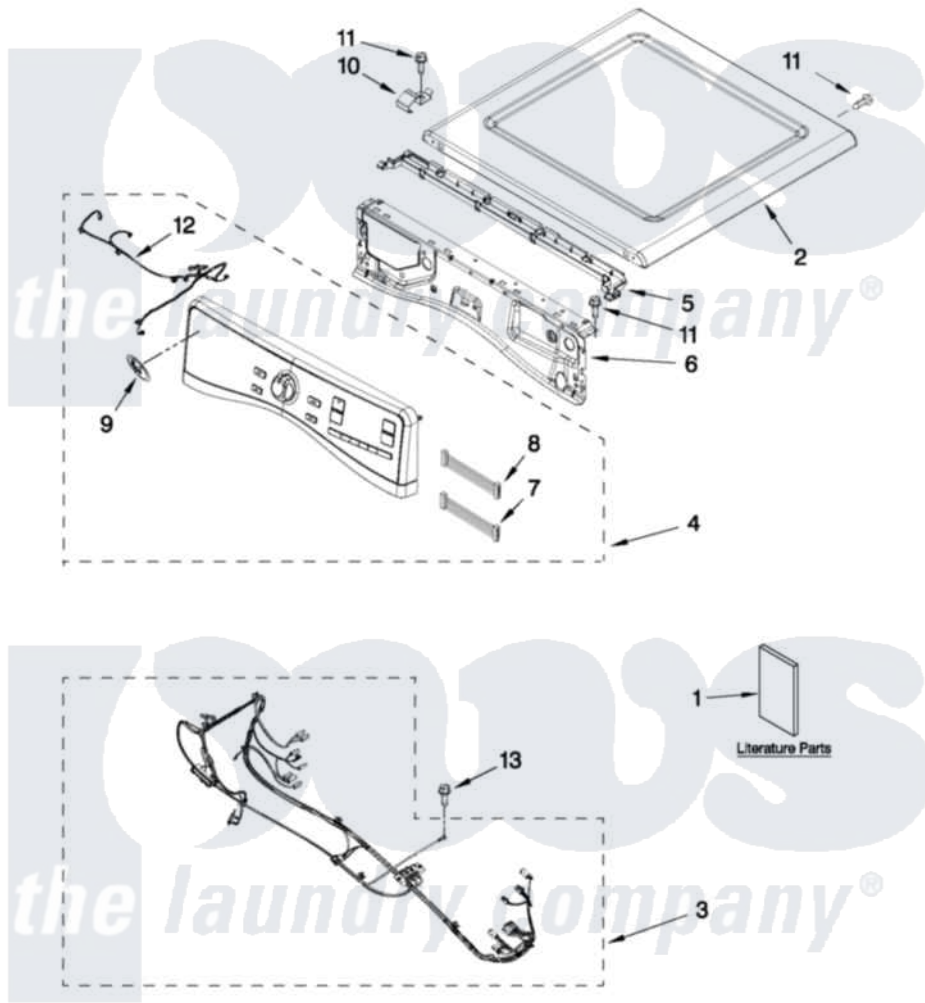

Whirlpool WGD97HEXR2 01 - TOP AND CONSOLE PARTS

TOP AND CONSOLE PARTS

For Models: WGD97HEXW2, WGD97HEXR2, WGD97HEXL2
(White) (Red) (Silver)

27" GAS DRYER

FOR ORDERING INFORMATION REFER TO PARTS PRICE LIST

9-11 Litho in U.S.A. (L.T.)(bay)

1

Part No. W10440815 Rev. A

Whirlpool [Residential Whirlpool WGD97HEXR2 Dryer Parts](#) Parts Diagram 01 - TOP AND CONSOLE PARTS
Click on the part number to view part

Item	Original Part Number	Replaced By	Status	Part Description
1	W10434873		Not Available	USE & CARE GUIDE
"	W10410465		Not Available	TECH SHEET
"	W10423115		Not Available	INSTALLATION, INSTRUCTION
2	W10208383			Top
"	W10337792			Top
"	W10316282			Top
3	W10355891			Harness, Main
4	W10388454			Panel, Console Assembly
"	W10388456			Panel, Console Assembly
"	W10388455			Panel, Console Assembly
5	W10317570			Water Channel
6	W10208198			Bracket, Console
7	W10267938			Harness, UI Jumper
8	W10267937			Harness, Jumper
9	W10117943	8303811		Badge, Assembly
10	W10317566			Spring, Clip Water Channel

11 3390647

[488729](#)

Screw

12 [W10267833](#)

Cable, Led User-Interface

13 [693995](#)

Screw, Hex Head