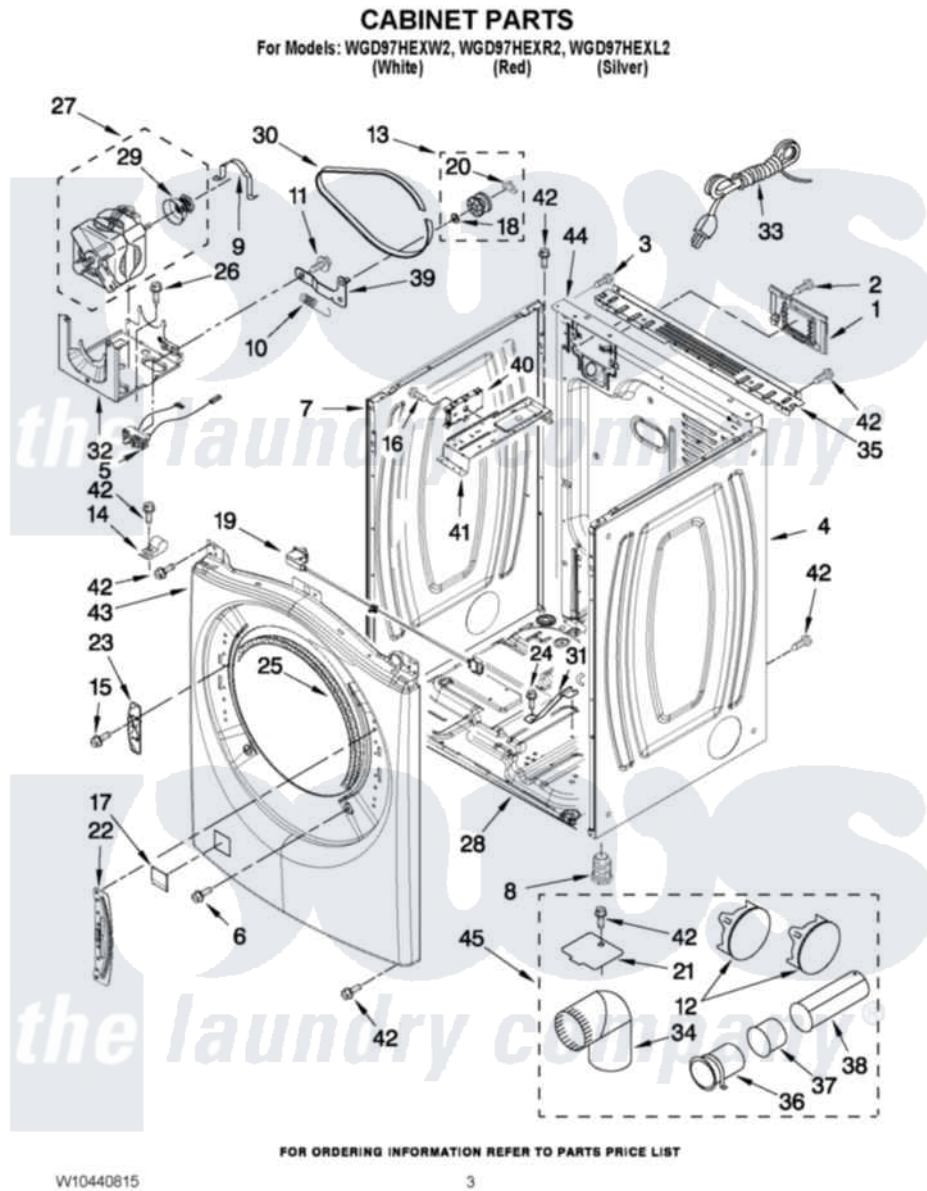

Whirlpool WGD97HEXR2 02 - CABINET PARTS

Whirlpool [Residential Whirlpool WGD97HEXR2 Dryer Parts](#) Parts Diagram 02 - CABINET PARTS
Click on the part number to view part

Item	Original Part Number	Replaced By	Status	Part Description
1	8317339			Cover, Terminal Block
2	3390814	90767		Screw, 8A X 3/8 HeX Washer Head Tapping
3	8533974	4331106		Screw, No.10-32 X 7/16
4	W10280028			Panel, Side
"	W10337791			Panel, Side
"	W10316279			Panel, Side
5	W10246525	W10314253		Switch, Assembly Broken Belt
6	3357011	308685		Side Trim)
7	W10192435			Panel, Side
"	W10337789	W10468502		Panel, Side
"	W10249727			Panel, Side
8	3392100	49621		Feet-Leveling
NI	279810			Foot-Optional
9	W10121316			Plug, Multivent
10	3387374			Spring, Idler
11	3389420			Retainer-Idler 1/4-20 X 1/16

12	49252		Plug, Multivent
"	W10151499	W10404617	Plug, Multivent
13	3388672	279640	Pulley-ldr
14	3978776		Bracket, Gas Pipe Switch
15	W10288126		Screw, 10-32 X 1/2
16	693995		Screw, Hex Head
17	8564457		Plug, Front Panel
"	W10256411		Plug, Front Panel
"	W10249704		Plug, Front Panel
18	W10121334		Washer, Thrust
19	W10267834		Door Switch Assembly
20	690997		Washer, Thrust
21	8066115	3394331	Plate Cover
22	W10208218		Bracket, Door Hinge
23	W10208250		Strike, Door
24	693995		Screw, Hex Head
25	3387242		Seal, Front Panel
26	343641	681414	Screw, 10AB X 1/2
27	8538263	279787	Motor-Drve
28	8565046		(BROKEN BELT BASE, CABINET SWITCH)
29	8578220		Pulley, Motor
30	3387610	661570	Belt
31	8529757		Bracket, Burner
32	W10242878		Bracket, Motor Mounting
33	3401401	3401402	Cord, Power
34	49026		4" - 90° Elbow
35	W10208382		Bracket, Rear Dryer
36	8563747		Exhaust Pipe Medium Pipe
37	8563750		Exhaust Pipe
38	8563749		Exhaust Pipe
39	3388674	W10118756	Idler Bracket
40	W10378252		Control Board
41	W10259611		Bracket, Control
42	3390647	488729	Screw
43	W10208192		Front Panel
"	W10337783		Front Panel
"	W10316296		Front Panel
44	W10247569		Panel, Rear
NI	W10331132		Dryer Exhaust Kit