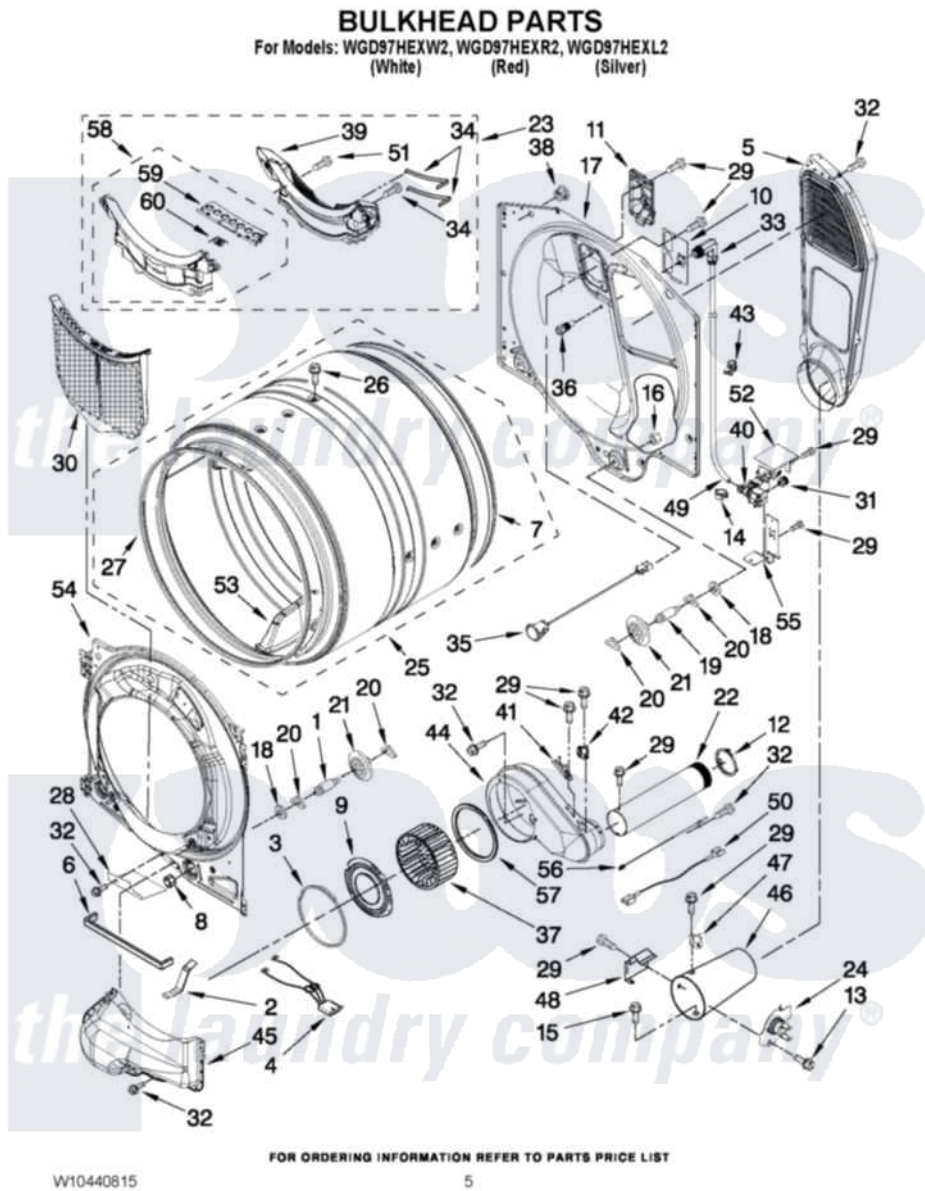

# Whirlpool WGD97HEXR2 03 - BULKHEAD PARTS

Whirlpool [Residential Whirlpool WGD97HEXR2 Dryer Parts](#) Parts Diagram 03 - BULKHEAD PARTS  
Click on the part number to view part

Item	Original Part Number	Replaced By	Status	Part Description
1	<a href="#">W10359271</a>			Shaft, Drum Roller Threads
2	<a href="#">W10306123</a>			Clip, Lint Duct
3	<a href="#">W10211899</a>			Seal, Collar Blower Housing
4	<a href="#">W10298258</a>			Harness, Sensor
5	<a href="#">W10295533</a>			Air Duct Assembly
6	<a href="#">W10211950</a>			Seal, Outlet Housing
7	697694	<a href="#">280114</a>		Seal
8	3934666	<a href="#">W10080210</a>		Nut, 3/8 X 16
9	<a href="#">W10211901</a>			Collar Assembly
10	<a href="#">W10208422</a>			Rear Deflector
11	<a href="#">W10249422</a>			Nozzle, Bracket Rear
12	<a href="#">W10344699</a>			Collar, Duct
13	<a href="#">693995</a>			Screw, Hex Head
14	<a href="#">W10044599</a>			Clip, Push-To-Connect
15	<a href="#">693995</a>			Screw, Hex Head
16	W10001120	<a href="#">W10080190</a>		Nut, 3/8-16