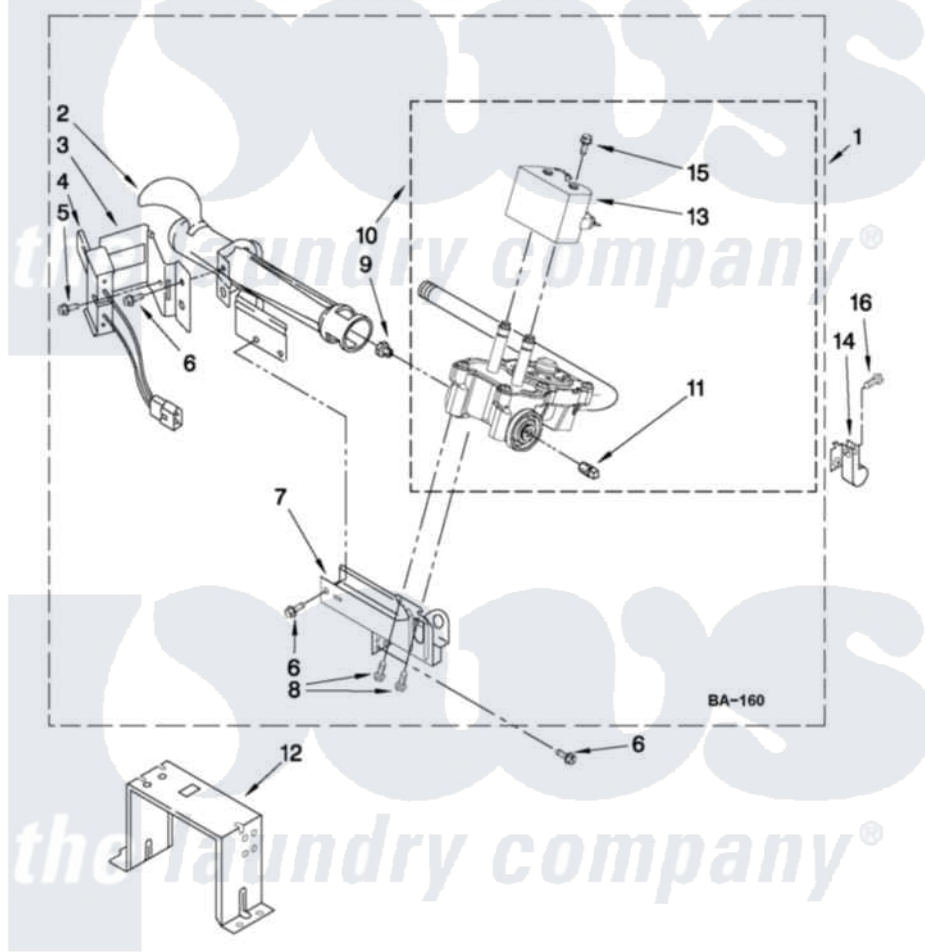

Whirlpool WGD97HEXR2 04 - W10307147 BURNER ASSEMBLY

W10307147 BURNER ASSEMBLY

For Models: WGD97HEXW2, WGD97HEXR2, WGD97HEXL2
(White) (Red) (Silver)

USE WITH TYPE 1 - NATURAL, TYPE 2 - MIXED,
AND TYPE 4 - LIQUEFIED PROPANE AND BUTANE GASES

FOR ORDERING INFORMATION REFER TO PARTS PRICE LIST

W10440815

7

Whirlpool [Residential Whirlpool WGD97HEXR2 Dryer Parts](#) Parts Diagram 04 - W10307147 BURNER ASSEMBLY
Click on the part number to view part

Item	Original Part Number	Replaced By	Status	Part Description
1	W10307147	W10353165		Burner-Gas
2	688617	693140		Burner
3	694298			Bracket, Ignitor
4	686590	279311		Ignitor
5	3393909			Screw, 8-32 X 7/8
6	343641	681414		Screw, 10AB X 1/2
7	3389871		Not Available	Base, Burner
8	3387057			Screw, 10-16 X 1/2 Orifice, Burner
9	15418			Orifice, Burner Type 1
10	W10175144	W10293912		Valve-Gas
11	W10295523			Plug, Pipe
12	3389889			Bracket, Support
13	W10328463			Coil, 60 Hz
14	3978776			Bracket, Gas Pipe Switch
15	326049536			Screw, Coil
16	3390647	488729		Screw