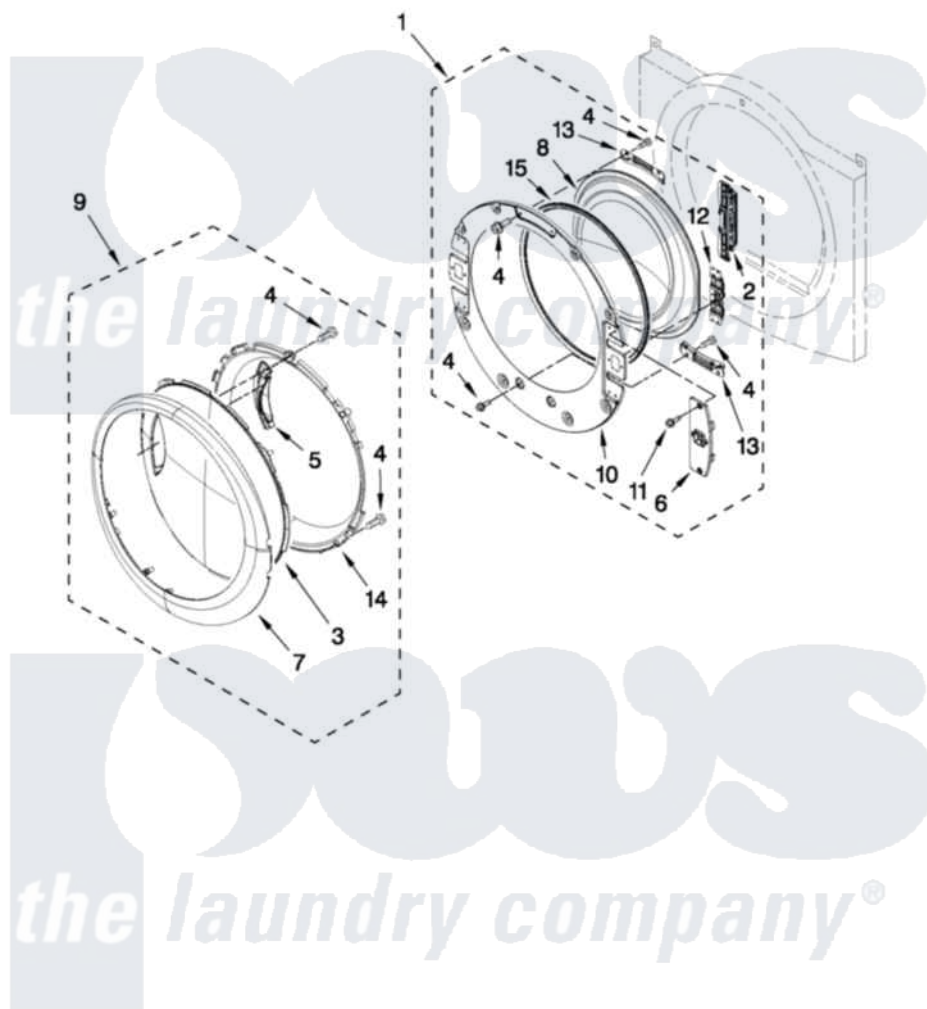

Whirlpool WGD97HEXR2 05 - DOOR PARTS

DOOR PARTS

For Models: WGD97HEXW2, WGD97HEXR2, WGD97HEXL2
(White) (Red) (Silver)

FOR ORDERING INFORMATION REFER TO PARTS PRICE LIST

W10440815

9

Whirlpool [Residential Whirlpool WGD97HEXR2 Dryer Parts](#) Parts Diagram 05 - DOOR PARTS
Click on the part number to view part

Item	Original Part Number	Replaced By	Status	Part Description
1	W10208266			Door, Inner Assembly
2	W10208414			Door Hinge Assembly
3	W10208270			Door, Outer Screen
4	9742177			Screw, 8-18 X .625
5	W10208411			Handle, Door
6	W10208413			Cover, Door Switch
7	W10208271			Door, Trim Ring
8	W10208417			Window Inner Door
9	W10208268			Door Assembly (Outer) (Include Items, (3, 4, 5, 7 And 14)
10	W10267837			Door, Inner Assembly
11	W10288126			Screw, 10-32 X 1/2
12	W10208254			Door Inner Screw, 10-32 X 1/2
13	W10208252			Bracket, Glass
14	W10208269			Frame, Door Front Support
15	W10208254			Door Inner Screw, 10-32 X 1/2