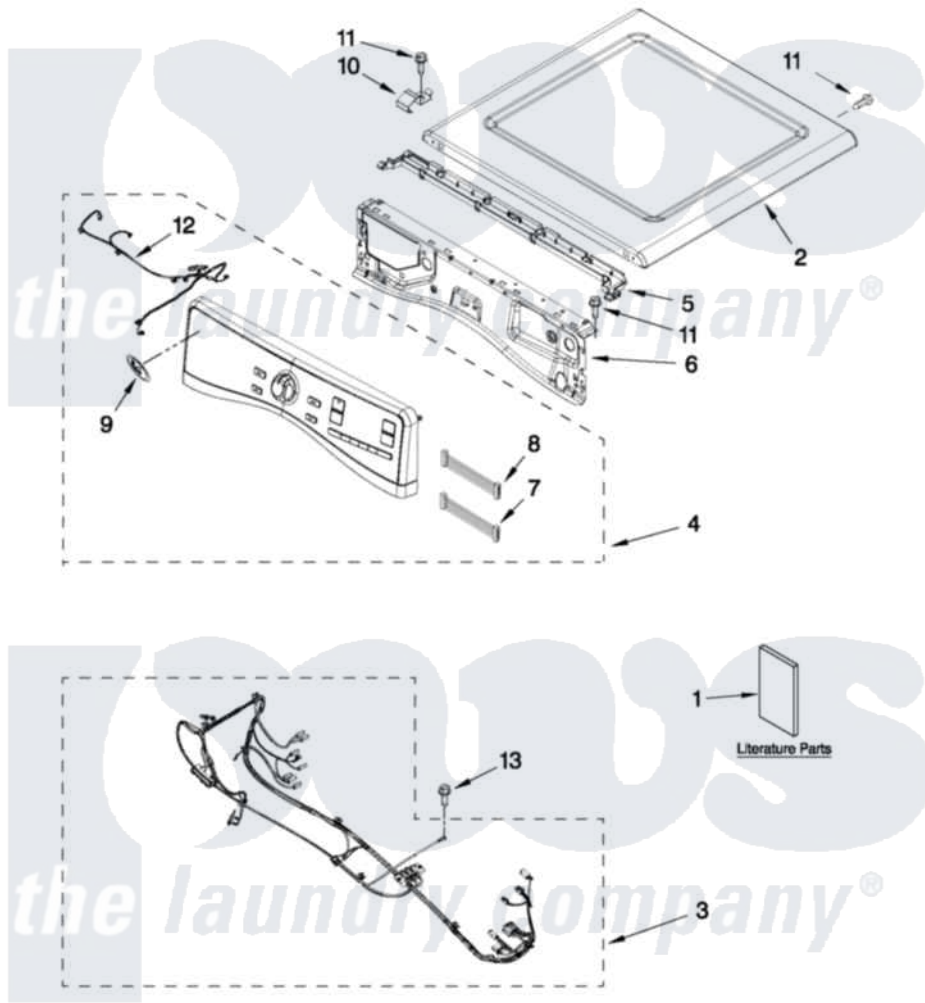

# Whirlpool WGD97HEXW1 01 - TOP AND CONSOLE PARTS

## TOP AND CONSOLE PARTS

For Models: WGD97HEXW1, WGD97HEXR1, WGD97HEXL1  
(White) (Red) (Silver)

27" GAS DRYER

FOR ORDERING INFORMATION REFER TO PARTS PRICE LIST

7-11 Litho in U.S.A. (L.T.) (eeb)

1

Part No. W10431374 Rev. A

[Whirlpool Residential Whirlpool WGD97HEXW1 Dryer Parts](#) Parts Diagram 01 - TOP AND CONSOLE PARTS

[Click on the part number to view part](#)

Item	Original Part Number	Replaced By	Status	Part Description
1	W10305728		Not Available	USE & CARE GUIDE
"	W10319757		Not Available	TECH SHEET
"	W10423115		Not Available	INSTALLATION, INSTRUCTION
2	<a href="#">W10208383</a>			Top
"	<a href="#">W10337792</a>			Top
"	<a href="#">W10316282</a>			Top
3	<a href="#">W10357657</a>			Harness, Main
4	W10352483		Not Available	PANEL, CONSOLE ASSEMBLY (INCLUDE ITEMS, 7,8,9,10,13, 14,15 & 16 ) (WHITE)
"	<a href="#">W10352485</a>			Panel, Console Assembly
"	<a href="#">W10352484</a>			Panel, Console Assembly
5	<a href="#">W10317570</a>			Water Channel
6	<a href="#">W10208198</a>			Bracket, Console
7	<a href="#">W10267938</a>			Harness, UI Jumper
8	<a href="#">W10267937</a>			Harness, Jumper

9	W10117943	<a href="#">8303811</a>	Badge, Assembly
10	<a href="#">W10317566</a>		Spring, Clip Water Channel
11	3390647	<a href="#">488729</a>	Screw
12	<a href="#">W10267832</a>		Cable, User Interface
13	<a href="#">693995</a>		Screw, Hex Head