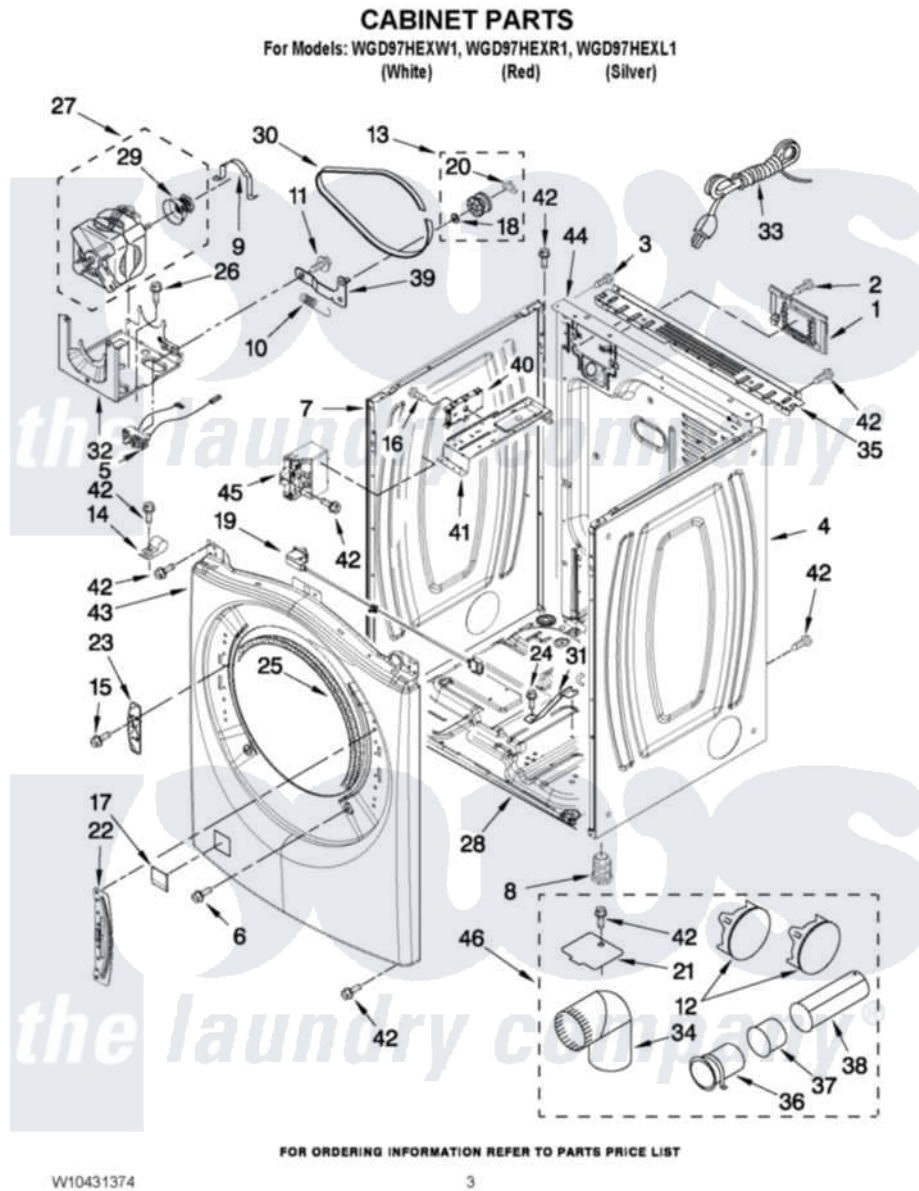

Whirlpool WGD97HEXW1 02 - CABINET PARTS

Whirlpool [Residential Whirlpool WGD97HEXW1 Dryer Parts](#) Parts Diagram 02 - CABINET PARTS
Click on the part number to view part

Item	Original Part Number	Replaced By	Status	Part Description
1	8317339			Cover, Terminal Block
2	3390814	90767		Screw, 8A X 3/8 HeX Washer Head Tapping
3	8533974	4331106		Screw, No.10-32 X 7/16
4	W10280028			Panel, Side
"	W10337791			Panel, Side
"	W10316279			Panel, Side
5	W10246525	W10314253		Switch, Assembly Broken Belt
6	3357011	308685		Side Trim)
7	W10192435			Panel, Side
"	W10337789	W10468502		Panel, Side
"	W10249727			Panel, Side
8	3392100	49621		Feet-Leveling
NI	279810			Foot-Optional
9	W10121316			Plug, Multivent
10	3387374			Spring, Idler
11	3389420			Retainer-Idler 1/4-20 X 1/16

12	49252		Plug, Multivent
"	W10151499	W10404617	Plug, Multivent
13	3388672	279640	Pulley-ldr
14	3978776		Bracket, Gas Pipe Switch
15	W10288126		Screw, 10-32 X 1/2
16	693995		Screw, Hex Head
17	8564457		Plug, Front Panel
"	W10256411		Plug, Front Panel
"	W10249704		Plug, Front Panel
18	W10121334		Washer, Thrust
19	W10267834		Door Switch Assembly
20	690997		Washer, Thrust
21	8066115	3394331	Plate Cover
22	W10208218		Bracket, Door Hinge
23	W10208250		Strike, Door
24	693995		Screw, Hex Head
25	3387242		Seal, Front Panel
26	343641	681414	Screw, 10AB X 1/2
27	8538263	279787	Motor-Drve
28	8565046		(BROKEN BELT BASE, CABINET SWITCH)
29	8578220		Pulley, Motor
30	3387610	661570	Belt
31	8529757		Bracket, Burner
32	W10242878		Bracket, Motor Mounting
33	3401401	3401402	Cord, Power
34	49026		4" - 90° Elbow
35	W10208382		Bracket, Rear Dryer
36	8563747		Exhaust Pipe Medium Pipe
37	8563750		Exhaust Pipe
38	8563749		Exhaust Pipe
39	3388674	W10118756	Idler Bracket
40	W10326372		Control Board
41	W10259611		Bracket, Control
42	3390647	488729	Screw
43	W10208192		Front Panel
"	W10337783		Front Panel
"	W10316296		Front Panel
44	W10247569		Panel, Rear
45	3407228		Assembly, Power Cube
NI	W10331132		Dryer Exhaust Kit