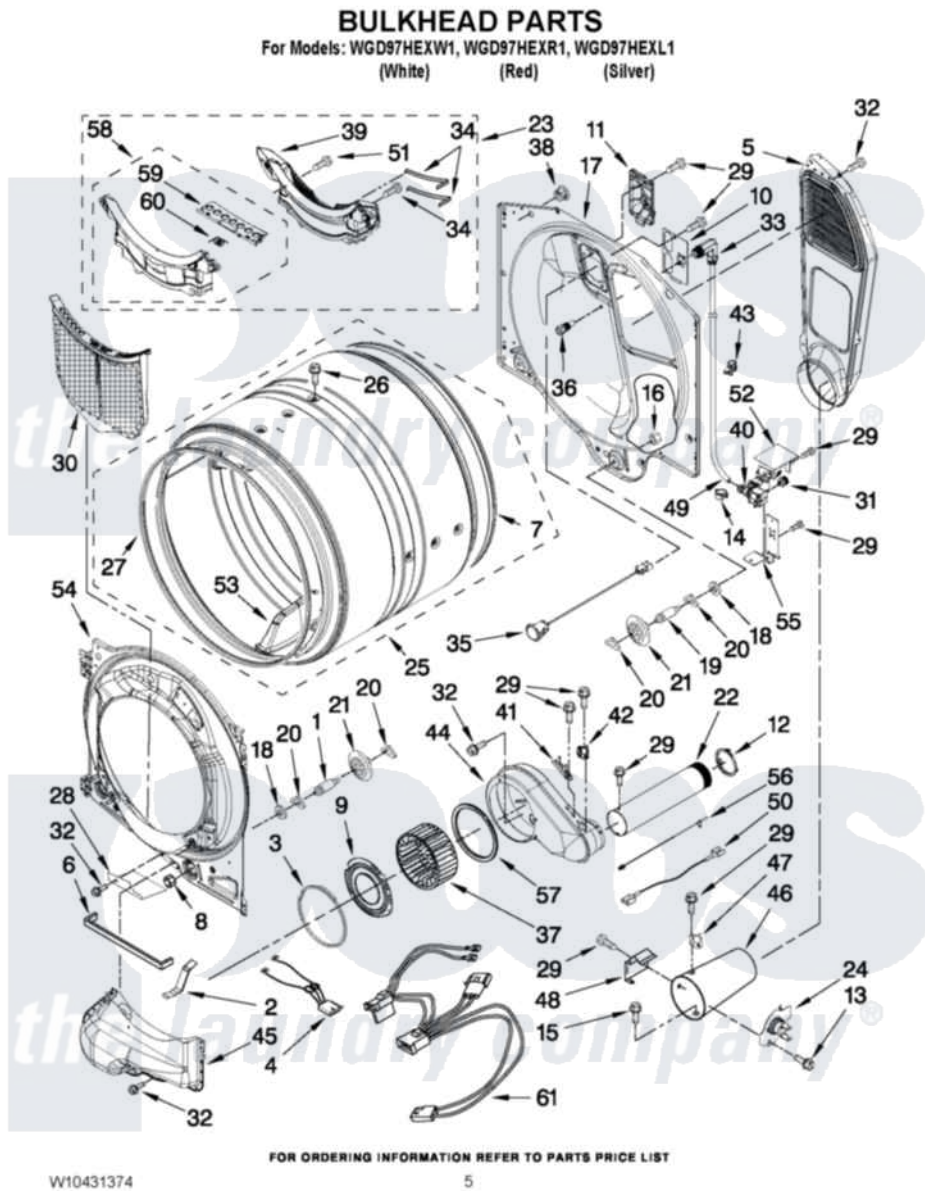

# Whirlpool WGD97HEXW1 03 - BULKHEAD PARTS

Whirlpool Residential Whirlpool WGD97HEXW1 Dryer Parts Parts Diagram 03 - BULKHEAD PARTS  
Click on the part number to view part

Item	Original Part Number	Replaced By	Status	Part Description
1	<a href="#">W10359271</a>			Shaft, Drum Roller Threads
2	<a href="#">W10306123</a>			Clip, Lint Duct
3	<a href="#">W10211899</a>			Seal, Collar Blower Housing
4	<a href="#">W10298258</a>			Harness, Sensor
5	<a href="#">W10295533</a>			Air Duct Assembly
6	<a href="#">W10211950</a>			Seal, Outlet Housing
7	697694	<a href="#">280114</a>		Seal
8	3934666	<a href="#">W10080210</a>		Nut, 3/8 X 16
9	<a href="#">W10211901</a>			Collar Assembly
10	<a href="#">W10208422</a>			Rear Deflector
11	<a href="#">W10249422</a>			Nozzle, Bracket Rear
12	<a href="#">W10344699</a>			Collar, Duct
13	<a href="#">693995</a>			Screw, Hex Head
14	<a href="#">W10044599</a>			Clip, Push-To-Connect
15	<a href="#">693995</a>			Screw, Hex Head
16	W10001120	<a href="#">W10080190</a>		Nut, 3/8-16