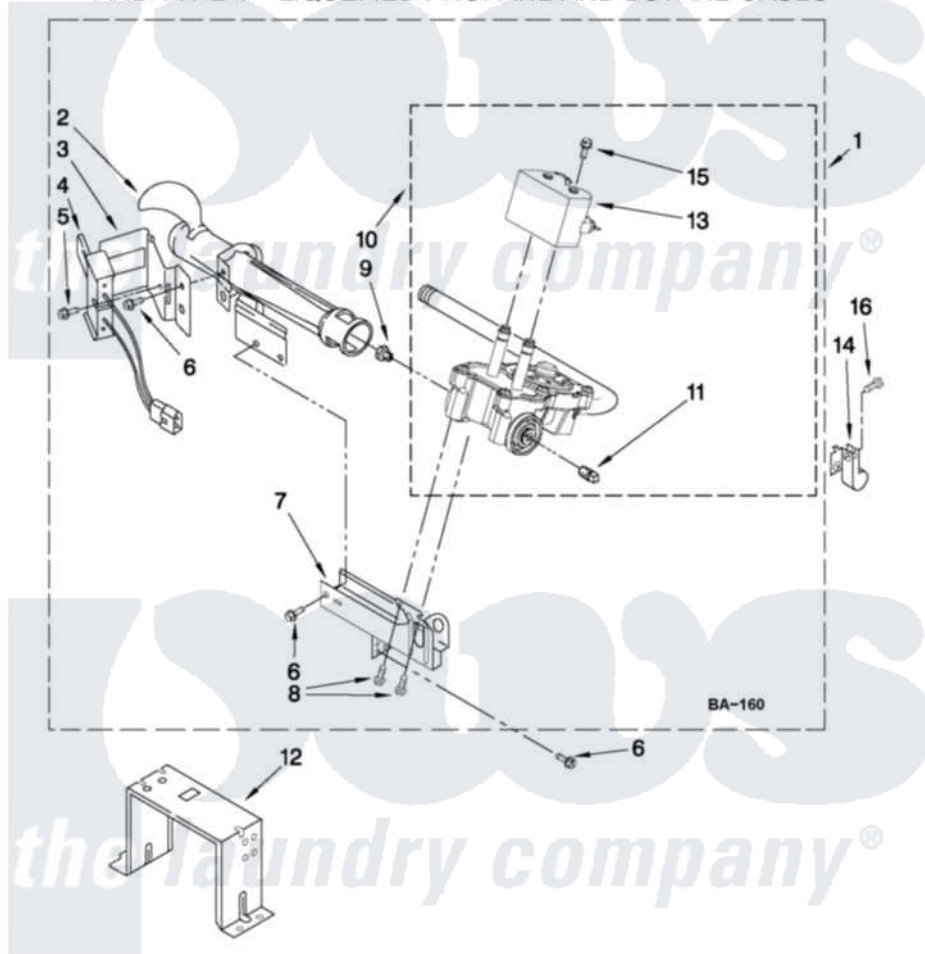

Whirlpool WGD97HEXW1 04 - W10307147 BURNER ASSEMBLY

W10307147 BURNER ASSEMBLY

For Models: WGD97HEXW1, WGD97HEXR1, WGD97HEXL1
(White) (Red) (Silver)

USE WITH TYPE 1 - NATURAL, TYPE 2 - MIXED,
AND TYPE 4 - LIQUEFIED PROPANE AND BUTANE GASES

FOR ORDERING INFORMATION REFER TO PARTS PRICE LIST

W10431374

7

Whirlpool [Residential Whirlpool WGD97HEXW1 Dryer Parts](#) Parts Diagram 04 - W10307147 BURNER ASSEMBLY
Click on the part number to view part

Item	Original Part Number	Replaced By	Status	Part Description
1	W10307147	W10353165		Burner-Gas
2	688617	693140		Burner
3	694298			Bracket, Ignitor
4	686590	279311		Ignitor
5	3393909			Screw, 8-32 X 7/8
6	343641	681414		Screw, 10AB X 1/2
7	3389871		Not Available	Base, Burner
8	3387057			Screw, 10-16 X 1/2 Orifice, Burner
9	15418			Orifice, Burner Type 1
10	W10175144	W10293912		Valve-Gas
11	W10295523			Plug, Pipe
12	3389889			Bracket, Support
13	W10328463			Coil, 60 Hz
14	3978776			Bracket, Gas Pipe Switch
15	326049536			Screw, Coil
16	3390647	488729		Screw