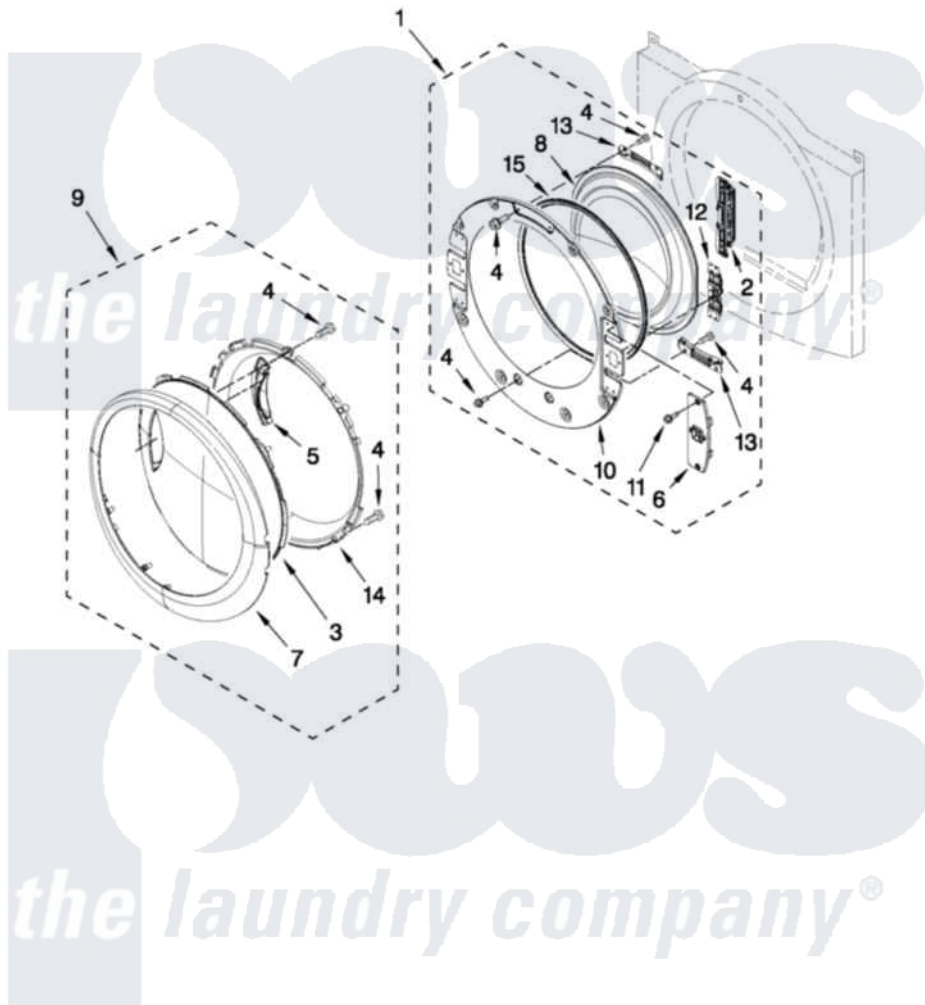

Whirlpool WGD97HEXW1 05 - DOOR PARTS

DOOR PARTS

For Models: WGD97HEXW1, WGD97HEXR1, WGD97HEXL1
(White) (Red) (Silver)

FOR ORDERING INFORMATION REFER TO PARTS PRICE LIST

W10431374

9

Whirlpool [Residential Whirlpool WGD97HEXW1 Dryer Parts](#) Parts Diagram 05 - DOOR PARTS
Click on the part number to view part

Item	Original Part Number	Replaced By	Status	Part Description
1	W10208266			Door, Inner Assembly
2	W10208414			Door Hinge Assembly
3	W10208270			Door, Outer Screen
4	9742177			Screw, 8-18 X .625
5	W10208411			Handle, Door
6	W10208413			Cover, Door Switch
7	W10208271			Door, Trim Ring
8	W10208417			Window Inner Door
9	W10208268			Door Assembly (Outer) (Include Items, (3, 4, 5, 7 And 14)
10	W10267837			Door, Inner Assembly
11	W10288126			Screw, 10-32 X 1/2
12	W10208254			Door Inner Screw, 10-32 X 1/2
13	W10208252			Bracket, Glass
14	W10208269			Frame, Door Front Support
15	W10208254			Door Inner Screw, 10-32 X 1/2