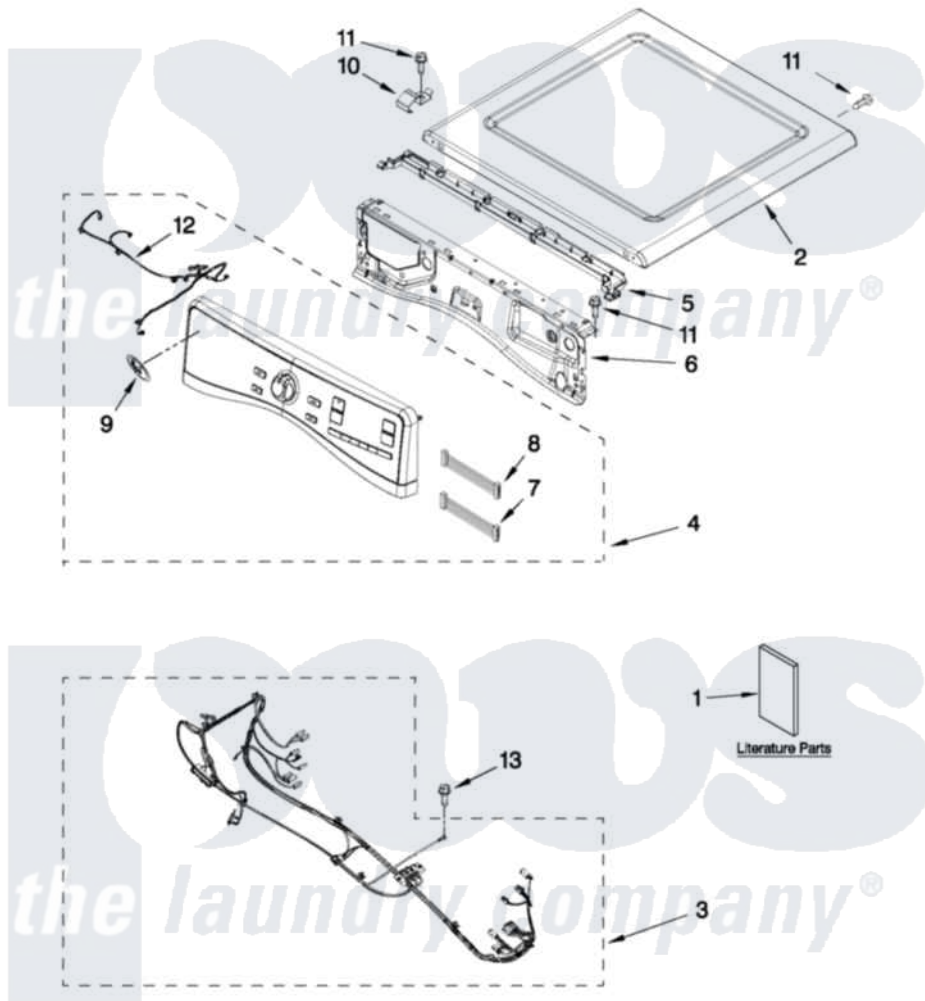

Whirlpool WGD97HEXW2 01 - TOP AND CONSOLE PARTS

TOP AND CONSOLE PARTS

For Models: WGD97HEXW2, WGD97HEXR2, WGD97HEXL2
(White) (Red) (Silver)

27" GAS DRYER

FOR ORDERING INFORMATION REFER TO PARTS PRICE LIST

9-11 Litho in U.S.A. (L.T.)(bay)

1

Part No. W10440815 Rev. A

[Whirlpool Residential Whirlpool WGD97HEXW2 Dryer Parts](#) Parts Diagram 01 - TOP AND CONSOLE PARTS

[Click on the part number to view part](#)

Item	Original Part Number	Replaced By	Status	Part Description
1	W10434873		Not Available	USE & CARE GUIDE
"	W10410465		Not Available	TECH SHEET
"	W10423115		Not Available	INSTALLATION, INSTRUCTION
2	W10208383			Top
"	W10337792			Top
"	W10316282			Top
3	W10355891			Harness, Main
4	W10388454			Panel, Console Assembly
"	W10388456			Panel, Console Assembly
"	W10388455			Panel, Console Assembly
5	W10317570			Water Channel
6	W10208198			Bracket, Console
7	W10267938			Harness, UI Jumper
8	W10267937			Harness, Jumper
9	W10117943	8303811		Badge, Assembly
10	W10317566			Spring, Clip Water Channel

11 3390647

[488729](#)

Screw

12 [W10267833](#)

Cable, Led User-Interface

13 [693995](#)

Screw, Hex Head