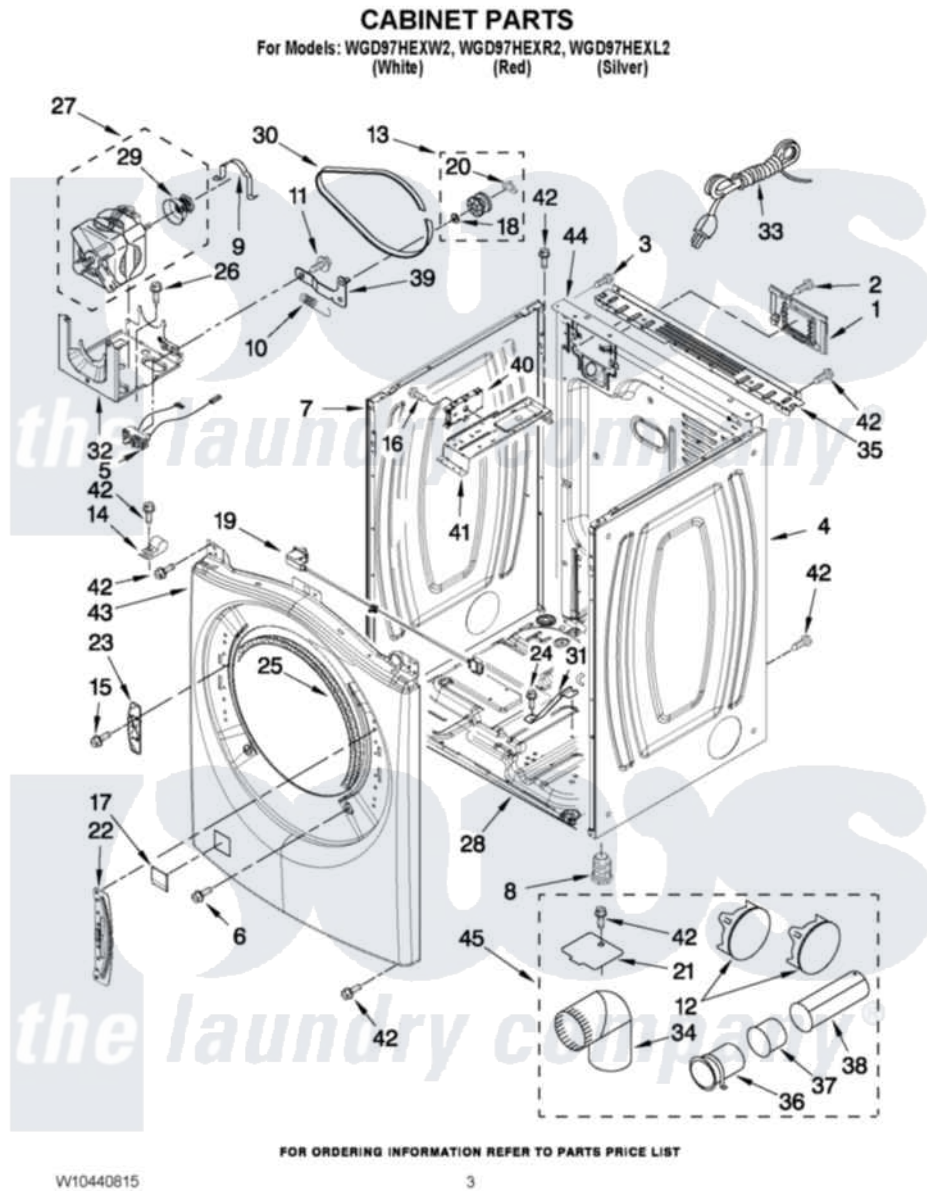

Whirlpool WGD97HEXW2 02 - CABINET PARTS

Whirlpool [Residential Whirlpool WGD97HEXW2 Dryer Parts](#) Parts Diagram 02 - CABINET PARTS
Click on the part number to view part

Item	Original Part Number	Replaced By	Status	Part Description
1	8317339			Cover, Terminal Block
2	3390814	90767		Screw, 8A X 3/8 HeX Washer Head Tapping
3	8533974	4331106		Screw, No.10-32 X 7/16
4	W10280028			Panel, Side
"	W10337791			Panel, Side
"	W10316279			Panel, Side
5	W10246525	W10314253		Switch, Assembly Broken Belt
6	3357011	308685		Side Trim)
7	W10192435			Panel, Side
"	W10337789	W10468502		Panel, Side
"	W10249727			Panel, Side
8	3392100	49621		Feet-Leveling
NI	279810			Foot-Optional
9	W10121316			Plug, Multivent
10	3387374			Spring, Idler
11	3389420			Retainer-Idler 1/4-20 X 1/16

12	49252		Plug, Multivalent
"	W10151499	W10404617	Plug, Multivalent
13	3388672	279640	Pulley-ldr
14	3978776		Bracket, Gas Pipe Switch
15	W10288126		Screw, 10-32 X 1/2
16	693995		Screw, Hex Head
17	8564457		Plug, Front Panel
"	W10256411		Plug, Front Panel
"	W10249704		Plug, Front Panel
18	W10121334		Washer, Thrust
19	W10267834		Door Switch Assembly
20	690997		Washer, Thrust
21	8066115	3394331	Plate Cover
22	W10208218		Bracket, Door Hinge
23	W10208250		Strike, Door
24	693995		Screw, Hex Head
25	3387242		Seal, Front Panel
26	343641	681414	Screw, 10AB X 1/2
27	8538263	279787	Motor-Drve
28	8565046		(BROKEN BELT BASE, CABINET SWITCH)
29	8578220		Pulley, Motor
30	3387610	661570	Belt
31	8529757		Bracket, Burner
32	W10242878		Bracket, Motor Mounting
33	3401401	3401402	Cord, Power
34	49026		4" - 90° Elbow
35	W10208382		Bracket, Rear Dryer
36	8563747		Exhaust Pipe Medium Pipe
37	8563750		Exhaust Pipe
38	8563749		Exhaust Pipe
39	3388674	W10118756	Idler Bracket
40	W10378252		Control Board
41	W10259611		Bracket, Control
42	3390647	488729	Screw
43	W10208192		Front Panel
"	W10337783		Front Panel
"	W10316296		Front Panel
44	W10247569		Panel, Rear
NI	W10331132		Dryer Exhaust Kit