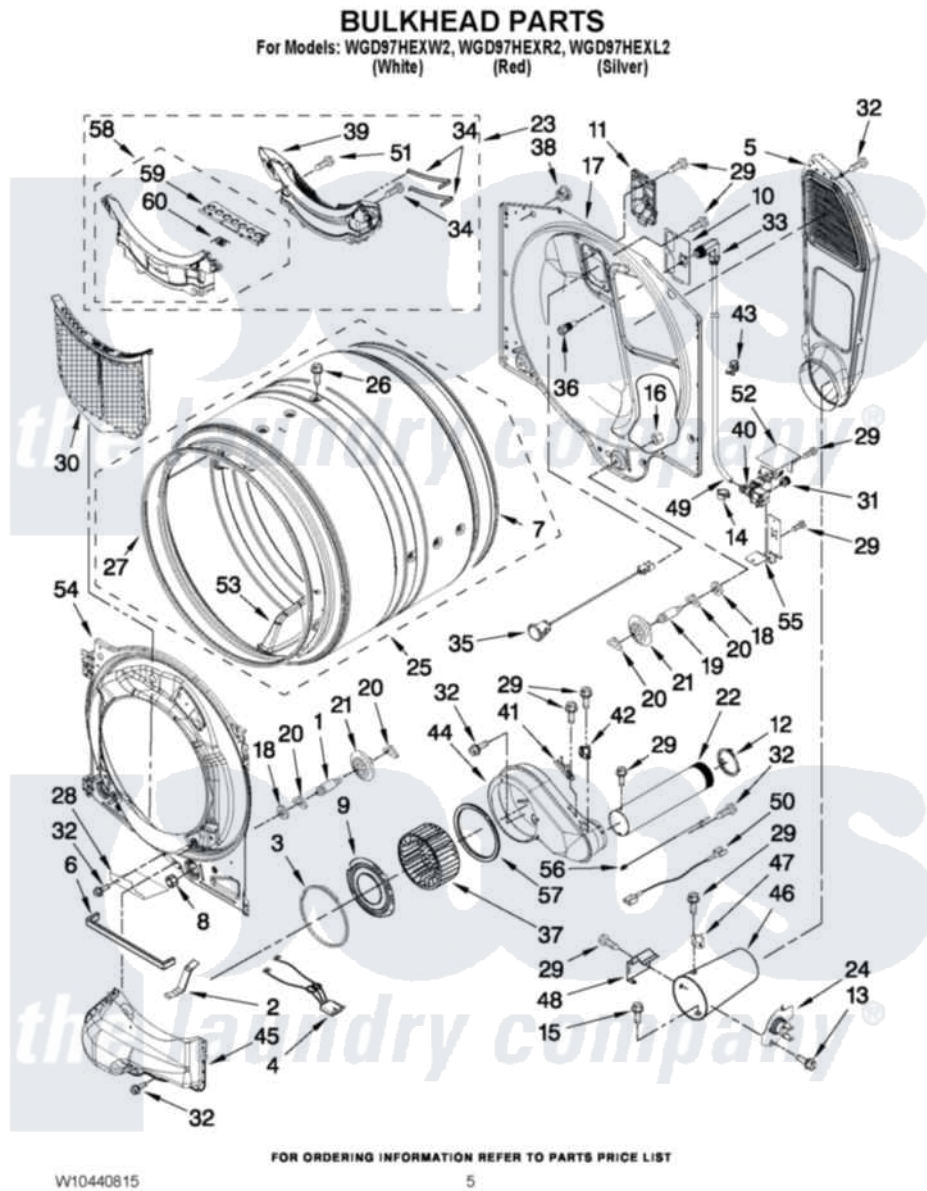

Whirlpool WGD97HEXW2 03 - BULKHEAD PARTS

Whirlpool [Residential Whirlpool WGD97HEXW2 Dryer Parts](#) Parts Diagram 03 - BULKHEAD PARTS
Click on the part number to view part

Item	Original Part Number	Replaced By	Status	Part Description
1	W10359271			Shaft, Drum Roller Threads
2	W10306123			Clip, Lint Duct
3	W10211899			Seal, Collar Blower Housing
4	W10298258			Harness, Sensor
5	W10295533			Air Duct Assembly
6	W10211950			Seal, Outlet Housing
7	697694	280114		Seal
8	3934666	W10080210		Nut, 3/8 X 16
9	W10211901			Collar Assembly
10	W10208422			Rear Deflector
11	W10249422			Nozzle, Bracket Rear
12	W10344699			Collar, Duct
13	693995			Screw, Hex Head
14	W10044599			Clip, Push-To-Connect
15	693995			Screw, Hex Head
16	W10001120	W10080190		Nut, 3/8-16