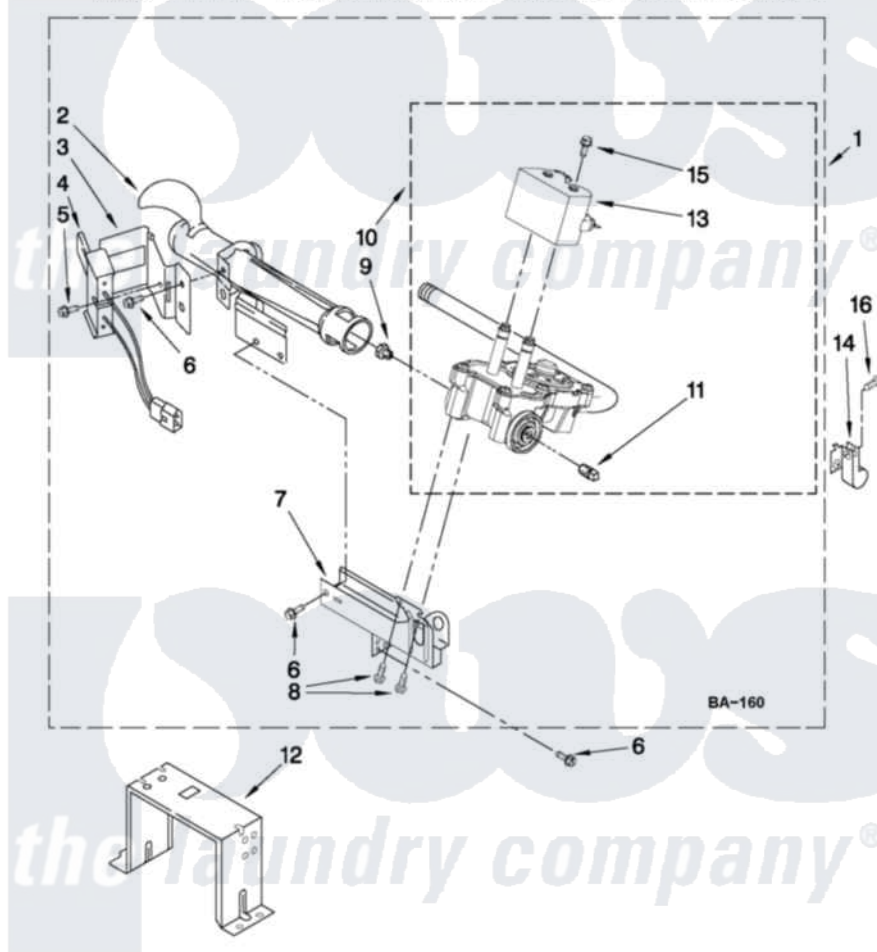

# Whirlpool WGD97HEXW2 04 - W10307147 BURNER ASSEMBLY

## W10307147 BURNER ASSEMBLY

For Models: WGD97HEXW2, WGD97HEXR2, WGD97HEXL2  
(White) (Red) (Silver)

USE WITH TYPE 1 - NATURAL, TYPE 2 - MIXED,  
AND TYPE 4 - LIQUEFIED PROPANE AND BUTANE GASES

FOR ORDERING INFORMATION REFER TO PARTS PRICE LIST

W10440815

7

Whirlpool [Residential Whirlpool WGD97HEXW2 Dryer Parts](#) Parts Diagram 04 - W10307147 BURNER ASSEMBLY  
Click on the part number to view part

Item	Original Part Number	Replaced By	Status	Part Description
1	W10307147	<a href="#">W10353165</a>		Burner-Gas
2	688617	<a href="#">693140</a>		Burner
3	<a href="#">694298</a>			Bracket, Ignitor
4	686590	<a href="#">279311</a>		Ignitor
5	<a href="#">3393909</a>			Screw, 8-32 X 7/8
6	343641	<a href="#">681414</a>		Screw, 10AB X 1/2
7	3389871		Not Available	Base, Burner
8	<a href="#">3387057</a>			Screw, 10-16 X 1/2 Orifice, Burner
9	<a href="#">15418</a>			Orifice, Burner Type 1
10	W10175144	<a href="#">W10293912</a>		Valve-Gas
11	<a href="#">W10295523</a>			Plug, Pipe
12	<a href="#">3389889</a>			Bracket, Support
13	<a href="#">W10328463</a>			Coil, 60 Hz
14	<a href="#">3978776</a>			Bracket, Gas Pipe Switch
15	<a href="#">326049536</a>			Screw, Coil
16	3390647	<a href="#">488729</a>		Screw