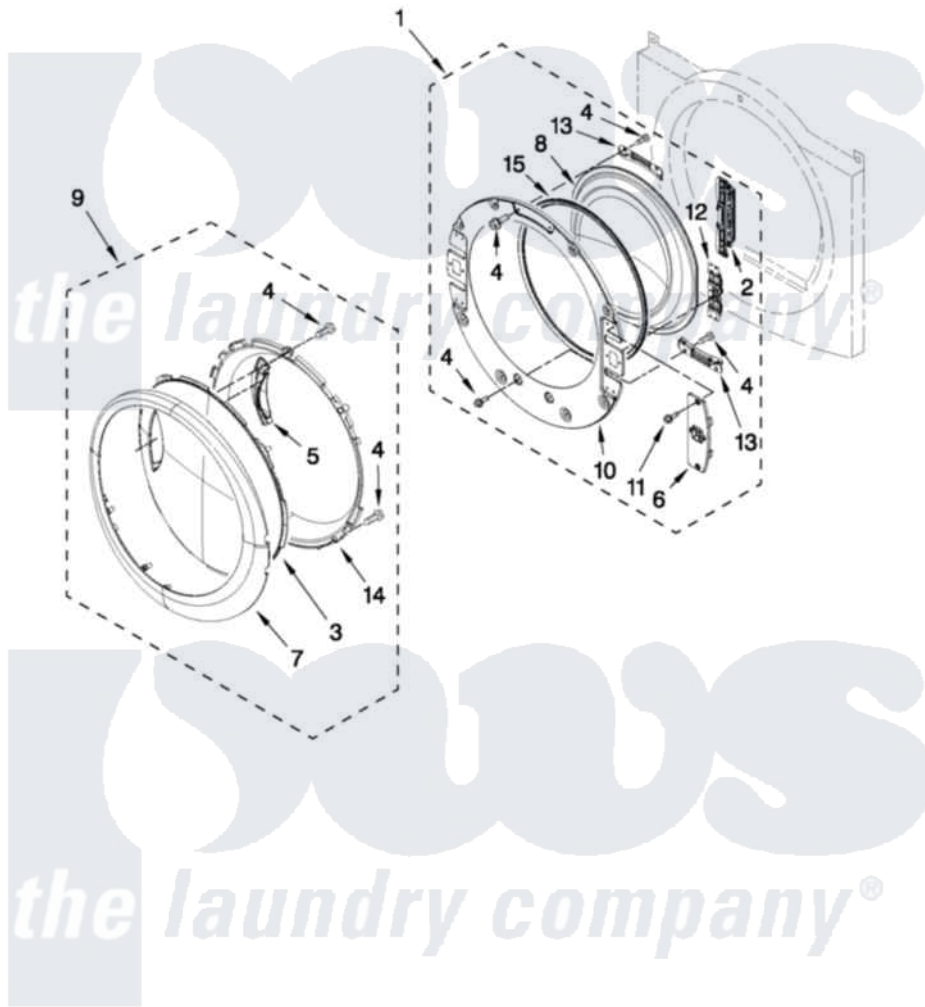

# Whirlpool WGD97HEXW2 05 - DOOR PARTS

## DOOR PARTS

For Models: WGD97HEXW2, WGD97HEXR2, WGD97HEXL2  
(White) (Red) (Silver)

FOR ORDERING INFORMATION REFER TO PARTS PRICE LIST

W10440815

9

Whirlpool [Residential Whirlpool WGD97HEXW2 Dryer Parts](#) Parts Diagram 05 - DOOR PARTS  
Click on the part number to view part

Item	Original Part Number	Replaced By	Status	Part Description
1	<a href="#">W10208266</a>			Door, Inner Assembly
2	<a href="#">W10208414</a>			Door Hinge Assembly
3	<a href="#">W10208270</a>			Door, Outer Screen
4	<a href="#">9742177</a>			Screw, 8-18 X .625
5	<a href="#">W10208411</a>			Handle, Door
6	<a href="#">W10208413</a>			Cover, Door Switch
7	<a href="#">W10208271</a>			Door, Trim Ring
8	<a href="#">W10208417</a>			Window Inner Door
9	<a href="#">W10208268</a>			Door Assembly (Outer) (Include Items, (3, 4, 5, 7 And 14)
10	<a href="#">W10267837</a>			Door, Inner Assembly
11	<a href="#">W10288126</a>			Screw, 10-32 X 1/2
12	<a href="#">W10208254</a>			Door Inner Screw, 10-32 X 1/2
13	<a href="#">W10208252</a>			Bracket, Glass
14	<a href="#">W10208269</a>			Frame, Door Front Support
15	<a href="#">W10208254</a>			Door Inner Screw, 10-32 X 1/2