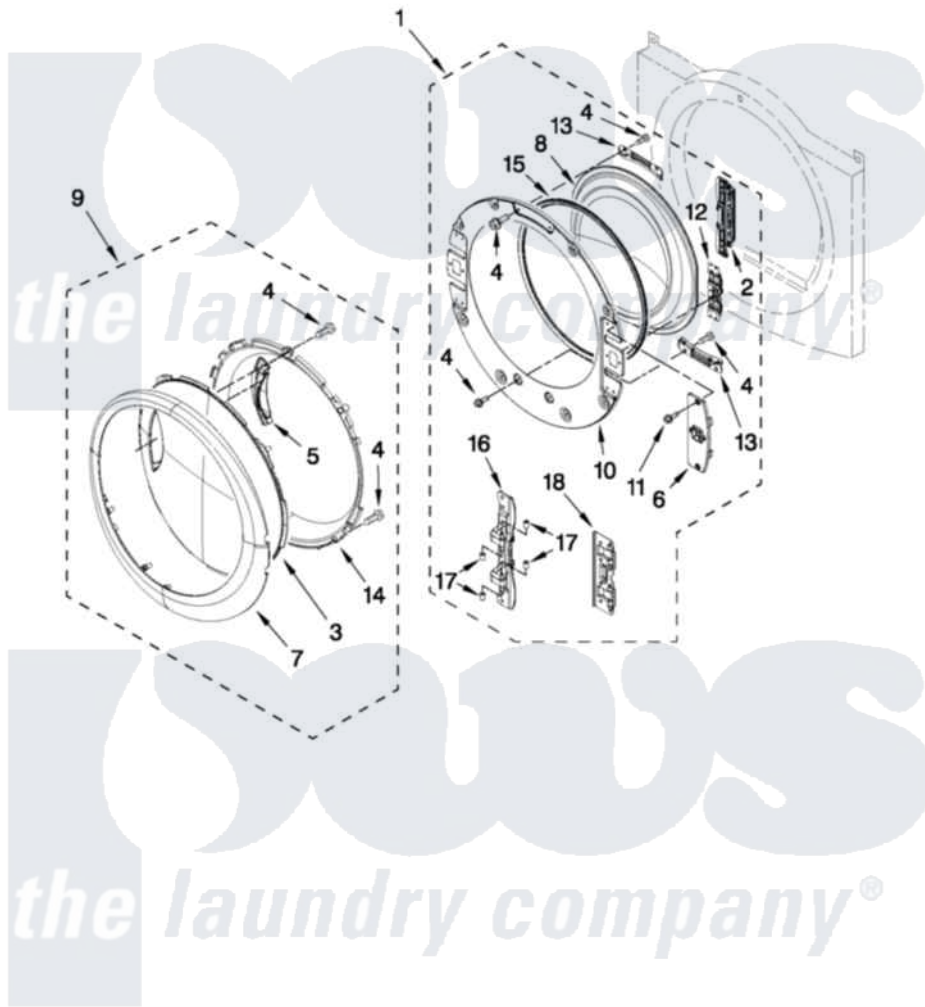

Whirlpool WGD97HEXW3 05 - DOOR PARTS

DOOR PARTS For Models: WGD97HEXW3, WGD97HEXL3 (White) (Silver)

FOR ORDERING INFORMATION REFER TO PARTS PRICE LIST

W10494725

9

Whirlpool [Residential Whirlpool WGD97HEXW3 Dryer Parts](#) Parts Diagram 05 - DOOR PARTS
Click on the part number to view part

Item	Original Part Number	Replaced By	Status	Part Description
1	W10208266			Door, Inner Assembly
2	W10208414			Door Hinge Assembly
3	W10208270			Door, Outer Screen
4	9742177			Screw, 8-18 X .625
5	W10208411			Handle, Door
6	W10208413			Cover, Door Switch
7	W10208271			Door, Trim Ring
8	W10208417			Window Inner Door
9	W10208268			Door Assembly (Outer) (Include Items, (3, 4, 5, 7 And 14)
10	W10267837			Door, Inner Assembly
11	W10288126			Screw, 10-32 X 1/2
12	W10208254			Door Inner Screw, 10-32 X 1/2
13	W10208252			Bracket, Glass
14	W10208269			Frame, Door Front Support
15	W10208254			Door Inner Screw, 10-32 X 1/2

16 [W10208415](#)

Hinge Base

17 [W10208398](#)

Cap, Hinge

18 [W10208419](#)

Plate, Hinge Retainer