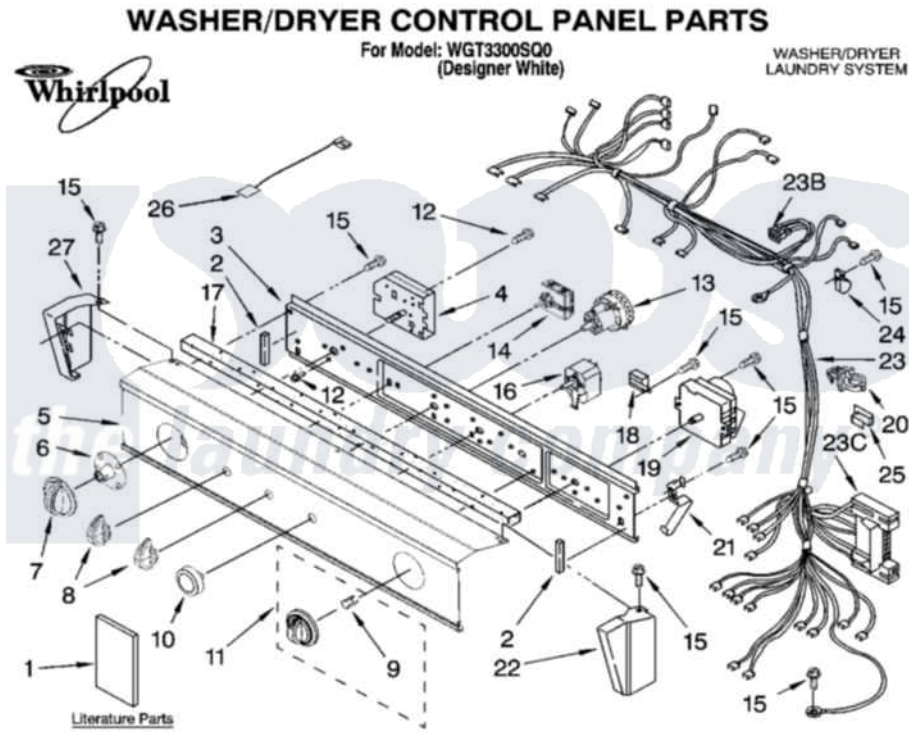

Whirlpool WGT3300SQ0 01 - WASHER/DRYER CONTROL PANEL PARTS

4-07 Litho in U.S.A. (LT)

1

Part No. W10120076 Rev. B

Whirlpool [Residential Whirlpool WGT3300SQ0 Washer/Dryer Parts](#) Parts Diagram 01 - WASHER/DRYER CONTROL PANEL PARTS

[Click on the part number to view part](#)

Item	Original Part Number	Replaced By	Status	Part Description
1	W10118290		Not Available	Installation Instructions
"	8578179		Not Available	Installation Instructions (English)
"	W10118304		Not Available	Sheet, Cycle Feature
"	W10113806		Not Available	Wiring Diagram
"	W10127620		Not Available	Energy Guide
2	3390688			Spacer- Foam Pad
3	8528583			Bracket, Control
4	W10113761			Timer, Washer
5	W10114898			Panel, Control
6	8566018			Dial,
7	8566022			Knob, Timer
8	8565944			Knob, Control
9	8536939			Clip, Knob
10	8566073			Knob, Push-To-Start
11	8566061			Timer Knob Assembly

12	3400808		Screw, Mounting
13	W10112533	W10339337	Switch-WL
14	W10114118		Switch, Temperature
15	90767		Screw, 8A X 3/8 HeX Washer Head Tapping
16	3404233		Switch, Push-To-Start
17	8521965		Gasket, Console
18	694419		Mini-Buzzer
19	W10113804		Timer, Washer
20	2219077		Clip, Pressure Switch Hose
21	3389453		Bracket, Hinge
22	3389456		End Cap
23	W10121646		Harness - Dryer
"	2154470		Receptacle,
"	3395683		Receptacle, Multi-Terminal
24	3390604		Clamp, Harness
25	3390422	W10134185	Clip, Harness
26	W10121648		Jumper Wire
27	3389464		End Cap