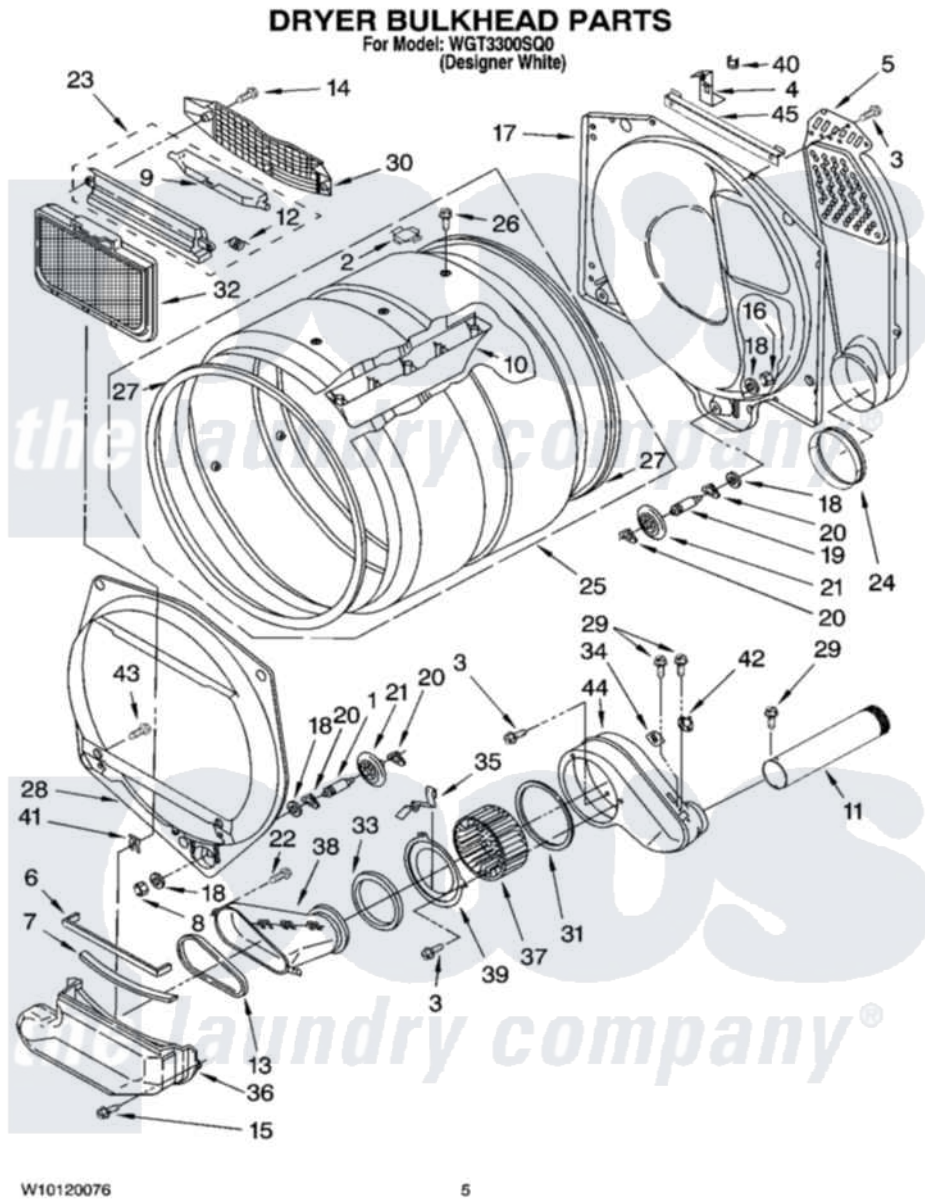

Whirlpool WGT3300SQ0 04 - DRYER BULKHEAD PARTS

Whirlpool [Residential Whirlpool WGT3300SQ0 Washer/Dryer Parts](#) Parts Diagram 04 - DRYER BULKHEAD PARTS
Click on the part number to view part

Item	Original Part Number	Replaced By	Status	Part Description
1	8575324	W10359271		Shaft, Drum Roller Threads
2	8066086			Plug, Drum Hole
3	343641	681414		Screw, 10AB X 1/2
4	3392226			Clip, Thermostat
5	3392157			Air Duct Assembly
6	697813			Seal, Outlet Housing
7	3391906			Seal, Lint Duct
8	3934666	W10080210		Nut, 3/8 X 16
9	3394984	8563758		Door, Lint Screen
10	3389449	279982		Baffle-Drm
11	8563748	279823		Side Exhaust Extension Kit
12	3394986			Spring, Lint Screen Door
13	3391685	697770		Seal, Cover Plate Blower Housing
14	3357011	308685		Side Trim)
15	3390647	488729		Screw
16	W10001120	W10080190		Nut, 3/8-16

17	3387809		Bulkhead, Rear
18	3387459	W10080960	Washer, Support
19	8575325	W10359272	Shaft, Roller Drum Threads
20	690997		Washer, Thrust
21	8536973	W10314173	Support
22	3387230		Screw, 10-16 X 13/16
23	3394985	8563755	Housing, Outlet Assembly
24	3387910	3387911	Duct-Air
25	3389448		Assembly, Drum
26	W10109200		Screw, Baffle Mounting
27	697694	280114	Seal
28	697557		Bulkhead, Front
29	8533971	90767	Screw, 8A X 3/8 HeX Washer Head Tapping
30	8299979		Grill, Outlet Screen Door
31	697770		Seal, Cover Plate Blower Housing
32	3389644		Screen, Lint
33	8566209		Seal, Transition Duct
34	3403607		Thermal Limiter
35	3390935		Clip, Duct Locator
36	3388909	279700	Duct-Lint
37	697772		Wheel, Blower
38	3389445	279704	Duct-Trans
39	697366	279780	Cover
40	3388697	279048	Thermistor-Fix
41	694415		Clip, Strain Relief
42	3387134		Thermostat, Internal-Bias
43	695240	488729	Screw
44	8544363		Housing, Blower
45	8571651	W10118337	Bracket-Bulkhead Upper Mounting