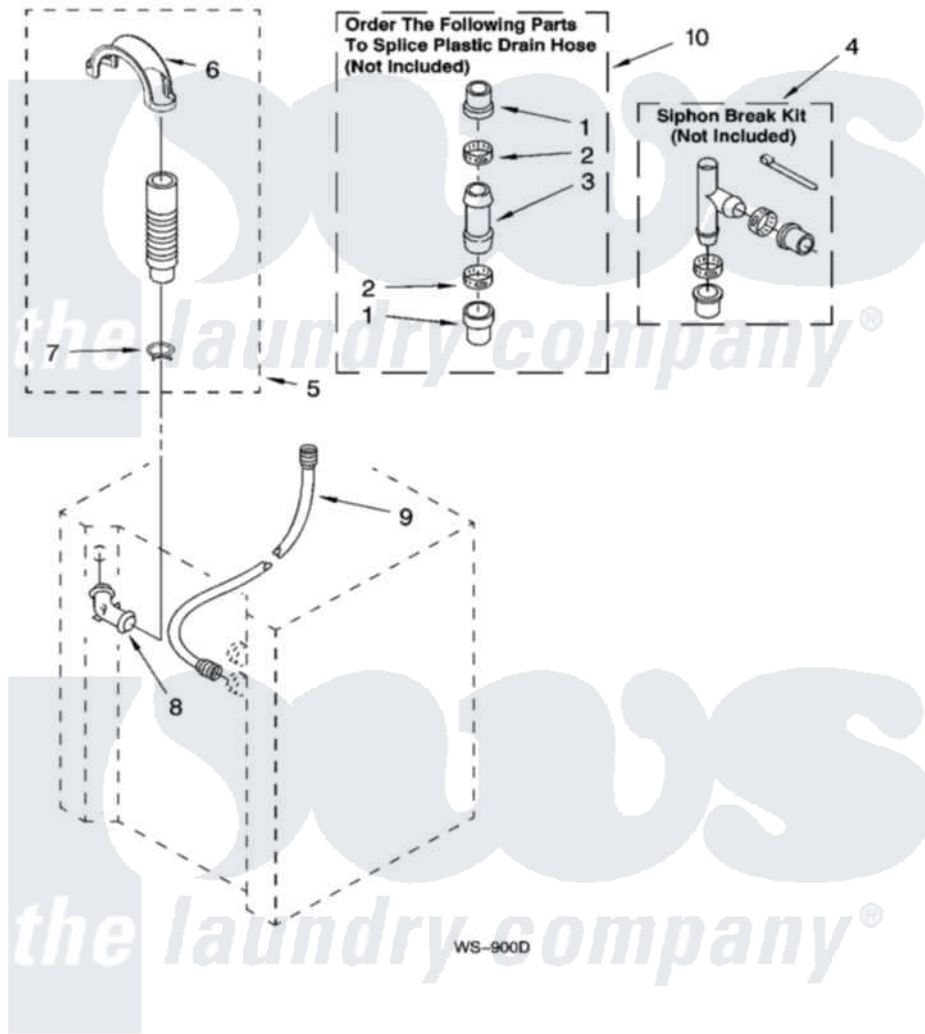

# Whirlpool WGT3300SQ0 13 - WATER SYSTEM PARTS

## WATER SYSTEM PARTS

For Model: WGT3300SQ0  
(Designer White)

W10120076

19

Whirlpool [Residential Whirlpool WGT3300SQ0 Washer/Dryer Parts](#) Parts Diagram 13 - WATER SYSTEM PARTS  
Click on the part number to view part

Item	Original Part Number	Replaced By	Status	Part Description
1	<a href="#">285321</a>			Water System Parts
2	65349	<a href="#">285655</a>		Clamp, Hose
3	<a href="#">16272</a>			Connector, Straight
4	<a href="#">285320</a>			Water System Parts
5	661575	<a href="#">285664</a>		Hose
"	<a href="#">W10108350</a>			Hose, Corrugated Plastic Drain
"	661577	<a href="#">285666</a>		Hose
6	<a href="#">8577378</a>			U-Bend, Drain Hose
7	<a href="#">3357331</a>			Clamp, Drain
8	356739	<a href="#">8557915</a>		Connector, Hose
9	3354858	<a href="#">89503</a>		Hose-Inlet
10	<a href="#">285442</a>			Water System Parts