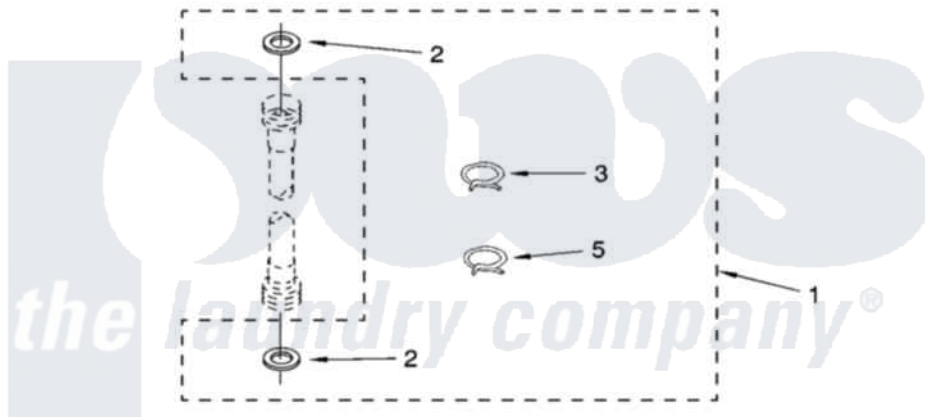

MISCELLANEOUS PARTS

For Model: WGT3300SQ0
(Designer White)

[Whirlpool Residential Whirlpool WGT3300SQ0 Washer/Dryer Parts](#) Parts Diagram 14 - MISCELLANEOUS PARTS
Click on the part number to view part

Item	Original Part Number	Replaced By	Status	Part Description
1	W10118295			Miscellaneous Parts Bag
2	16123			Washer Inlet-Hose Miscellaneous Parts Must be Ordered Separately.
3	356138			Clamp, Hose
5	3357331			Clamp, Drain