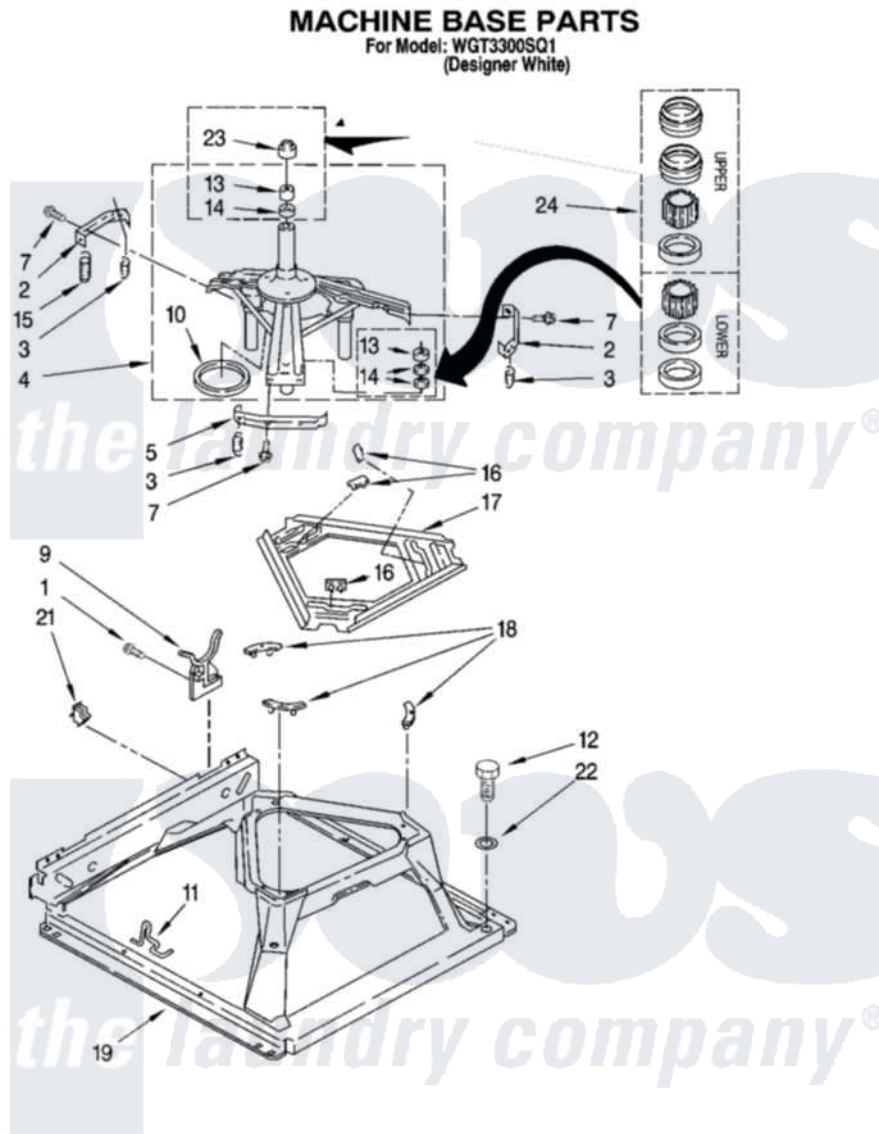

Whirlpool WGT3300SQ1 09 - MACHINE BASE PARTS

14

W10143421

Whirlpool Residential Whirlpool WGT3300SQ1 Washer/Dryer Parts Parts Diagram 09 - MACHINE BASE PARTS
 Click on the part number to view part

Item	Original Part Number	Replaced By	Status	Part Description
1	343641	681414		Screw, 10AB X 1/2
2	64067			Bracket, Spring Outer
3	63907			Spring, Suspension
4	8575214	280184		Support
5	64065			Bracket, Spring Outer
7	3400076			Screw, Bracket Mounting
9	3350506			Retainer, Hose
10	63134			Ring, Sound Deadening
11	63806	W10145155		Retainer, Suspension Spring
12	3400501			Screw, 5/16-18 X 1 3/32
13	8546455			Bearing, Centerpost
14	357409	359449		Seal, Agitator Shaft
15	388492	W10250667		Spring, Counterweight
16	62568	285219		Pad
17	3946509			Plate, Suspension
18	3363660	285744		Pad

19

[3349343](#)

Base Assembly

21

[3349749](#)

Restrainer, Base

22

[3349340](#)

Washer

23

[8577376](#)

Seal, Centerpost

24

[285203](#)

Centerpost Bearing Kit