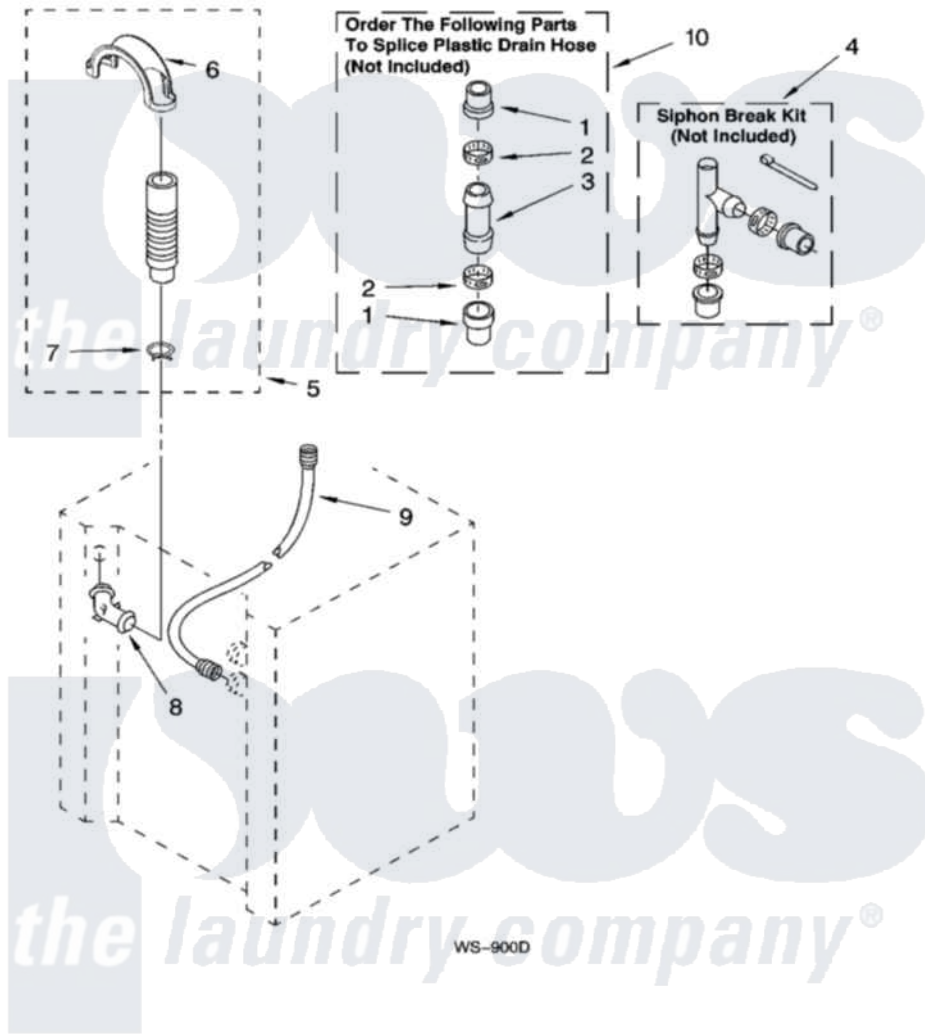

Whirlpool WGT3300SQ1 13 - WATER SYSTEM PARTS

WATER SYSTEM PARTS

For Model: WGT3300SQ1
(Designer White)

W10143421

19

Whirlpool [Residential Whirlpool WGT3300SQ1 Washer/Dryer Parts](#) Parts Diagram 13 - WATER SYSTEM PARTS
Click on the part number to view part

Item	Original Part Number	Replaced By	Status	Part Description
1	285321			Water System Parts
2	65349	285655		Clamp, Hose
3	16272			Connector, Straight
4	285320			Water System Parts
5	661575	285664		Hose
"	W10108350			Hose, Corrugated Plastic Drain
"	661577	285666		Hose
6	8577378			U-Bend, Drain Hose
7	3357331			Clamp, Drain
8	356739	8557915		Connector, Hose
9	3354858	89503		Hose-Inlet
10	285442			Water System Parts