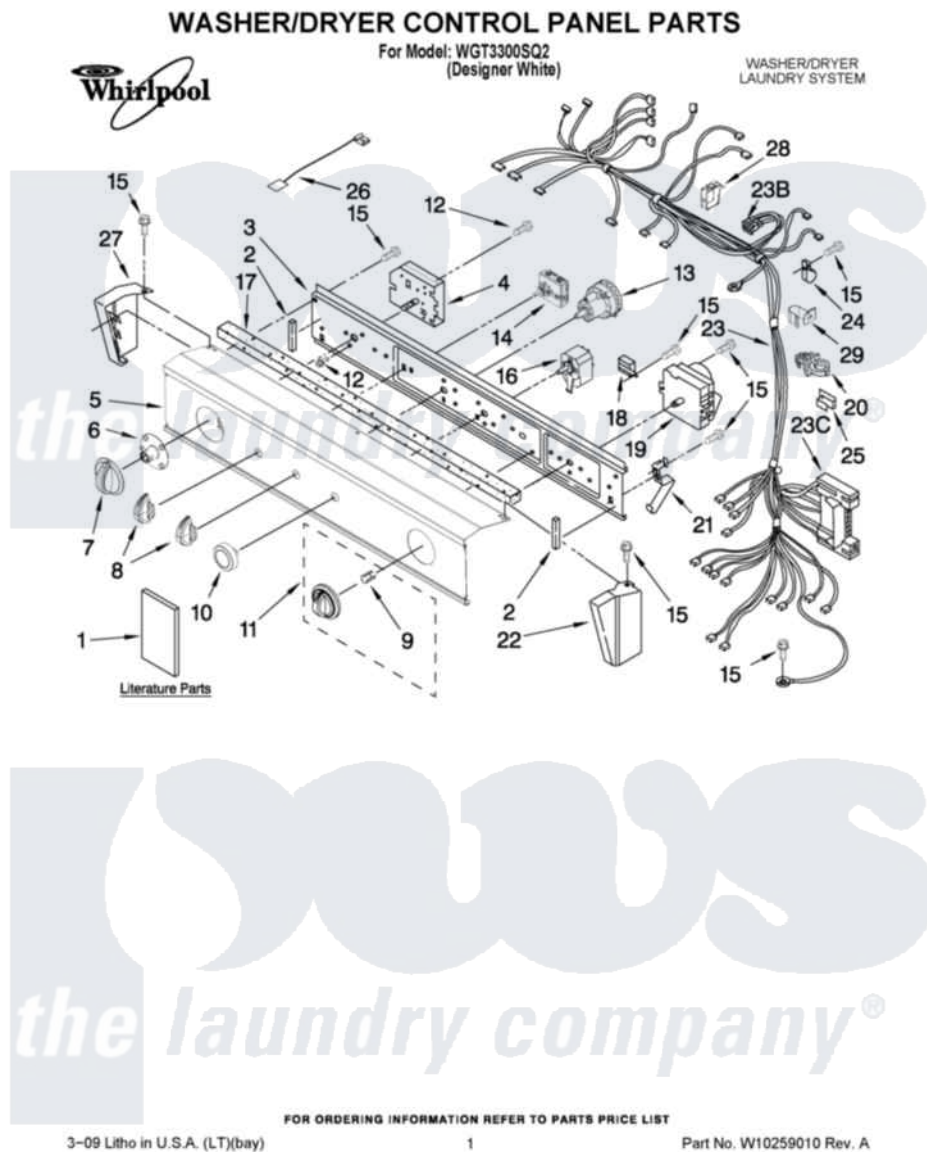

Whirlpool WGT3300SQ2 01 - WASHER/DRYER CONTROL PANEL PARTS

Whirlpool [Residential Whirlpool WGT3300SQ2 Washer/Dryer Parts](#) Parts Diagram 01 - WASHER/DRYER CONTROL PANEL PARTS

[Click on the part number to view part](#)

Item	Original Part Number	Replaced By	Status	Part Description
1	W10222381		Not Available	INSTALLATION INSTRUCTIONS
"	W10196553		Not Available	Guide, Use & Care
"	W10118304		Not Available	Sheet, Cycle Feature
"	W10113806		Not Available	Wiring Diagram
"	W10172275		Not Available	ENERGY GUIDE
2	3390688			Spacer- Foam Pad
3	8528583			Bracket, Control
4	W10113761			Timer, Washer
5	W10114898			Panel, Control
6	8566018			Dial,
7	8566022			Knob, Timer
8	8565944			Knob, Control
9	8536939			Clip, Knob
10	8566073			Knob, Push-To-Start
11	8566061			Timer Knob Assembly

12	3400808		Screw, Mounting
13	W10112533	W10339337	Switch-WL
14	W10114118		Switch, Temperature
15	90767		Screw, 8A X 3/8 HeX Washer Head Tapping
16	3404233		Switch, Push-To-Start
17	8521965		Gasket, Console
18	694419		Mini-Buzzer
19	W10113804		Timer, Washer
20	2219077		Clip, Pressure Switch Hose
21	3389453		Bracket, Hinge
22	3389456		End Cap
23	W10139463		Harness, Dryer
"	2154470		Receptacle,
"	3395683		Receptacle, Multi-Terminal
24	3390604		Clamp, Harness
25	3390422	W10134185	Clip, Harness
26	W10121648		Jumper Wire
27	3389464		End Cap
28	W10210799		Clip, Harness
29	W10134186		Clip, Harness