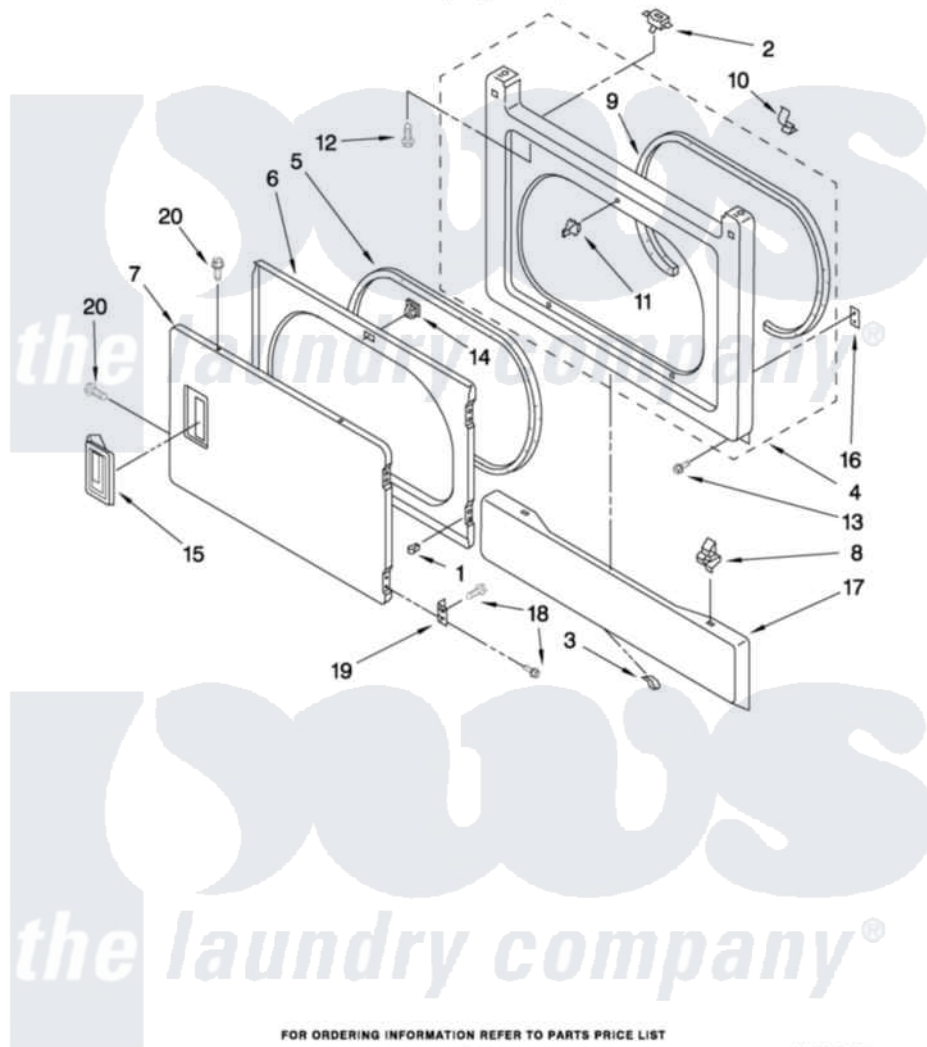

# Whirlpool WGT3300SQ2 02 - DRYER FRONT PANEL AND DOOR PARTS

## DRYER FRONT PANEL AND DOOR PARTS

For Model: WGT3300SQ2  
(Designer White)

FOR ORDERING INFORMATION REFER TO PARTS PRICE LIST

2

W10259010

Whirlpool [Residential Whirlpool WGT3300SQ2 Washer/Dryer Parts](#) Parts Diagram 02 - DRYER FRONT PANEL AND DOOR PARTS

[Click on the part number to view part](#)

Item	Original Part Number	Replaced By	Status	Part Description
1	<a href="#">3389249</a>			Nut, Inner Door
2	3391901	<a href="#">3391902</a>		Switch, Door
3	<a href="#">98234</a>			Clip, U-Bend
4	3392547	<a href="#">279718</a>		Panel
5	<a href="#">3390735</a>			Seal, Door
6	3392563	<a href="#">280083</a>		Door-Rear
7	<a href="#">3387872</a>			Door, Front
8	<a href="#">3388229</a>			Retainer, Toe Panel
9	<a href="#">3387242</a>			Seal, Front Panel
10	3392602	<a href="#">W10134186</a>		Clip, Harness
11	696144	<a href="#">279570</a>		Latch
12	697773	<a href="#">3395530</a>		Screw
13	3393008	<a href="#">308685</a>		Side Trim )
14	3392538	<a href="#">279570</a>		Latch
15	<a href="#">W10095180</a>			Handle, Door
16	<a href="#">3390902</a>			Clip, Door Hinge

17	<a href="#">3388958</a>		Panel, Toe
18	342055	<a href="#">488627</a>	Screw
19	<a href="#">3389247</a>		Hinge And Pin Assembly
20	<a href="#">694091</a>		Trim, Side Right Hand