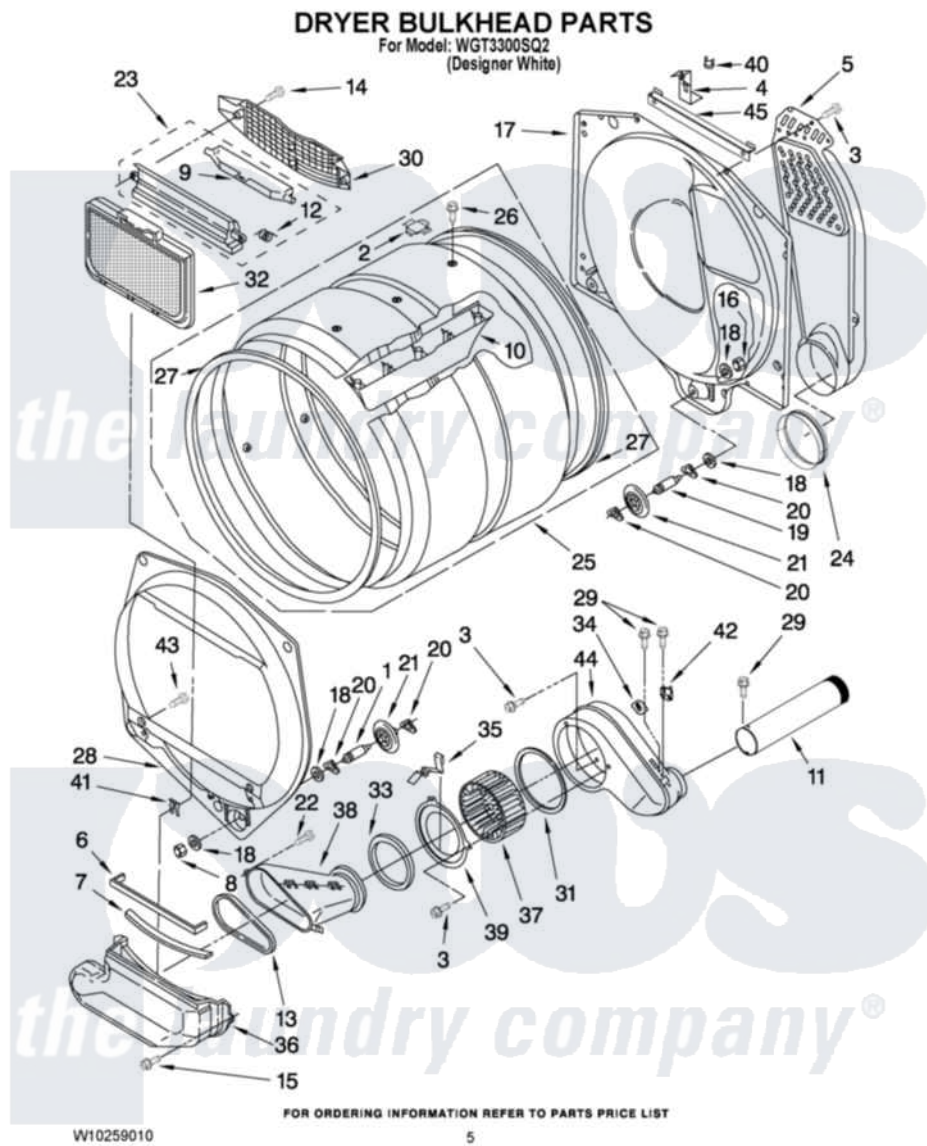

# Whirlpool WGT3300SQ2 04 - DRYER BULKHEAD PARTS

Whirlpool Residential Whirlpool WGT3300SQ2 Washer/Dryer Parts Parts Diagram 04 - DRYER BULKHEAD PARTS  
Click on the part number to view part

Item	Original Part Number	Replaced By	Status	Part Description
1	8575324	<a href="#">W10359271</a>		Shaft, Drum Roller Threads
2	<a href="#">8066086</a>			Plug, Drum Hole
3	343641	<a href="#">681414</a>		Screw, 10AB X 1/2
4	<a href="#">3392226</a>			Clip, Thermostat
5	<a href="#">3392157</a>			Air Duct Assembly
6	<a href="#">697813</a>			Seal, Outlet Housing
7	<a href="#">3391906</a>			Seal, Lint Duct
8	3934666	<a href="#">W10080210</a>		Nut, 3/8 X 16
9	3394984	<a href="#">8563758</a>		Door, Lint Screen
10	3389449	<a href="#">279982</a>		Baffle-Drm
11	8563748	<a href="#">279823</a>		Side Exhaust Extension Kit
12	<a href="#">3394986</a>			Spring, Lint Screen Door
13	3391685	<a href="#">697770</a>		Seal, Cover Plate Blower Housing
14	3357011	<a href="#">308685</a>		Side Trim )
15	3390647	<a href="#">488729</a>		Screw
16	W10001120	<a href="#">W10080190</a>		Nut, 3/8-16