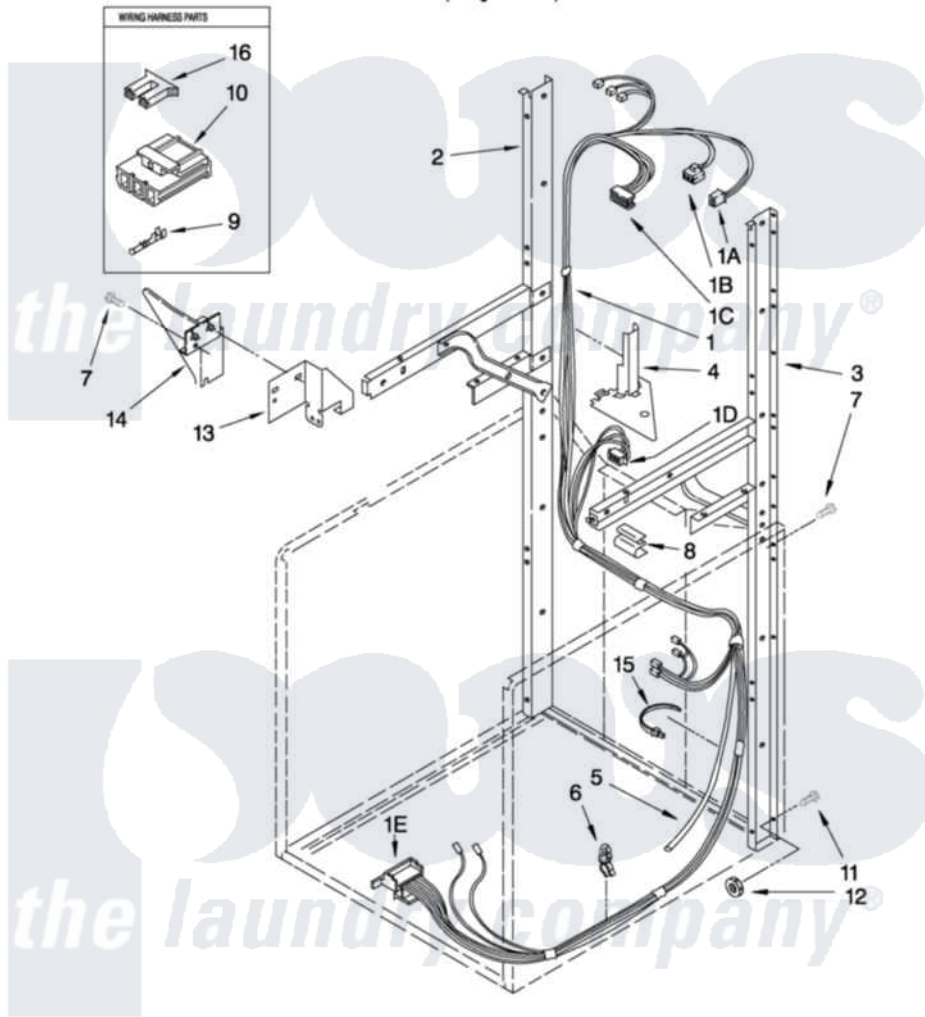

Whirlpool WGT3300SQ2 05 - DRYER SUPPORT AND WASHER HARNESS PARTS

DRYER SUPPORT AND WASHER HARNESS PARTS

For Model: WGT3300SQ2
(Designer White)

FOR ORDERING INFORMATION REFER TO PARTS PRICE LIST

W10259010

7

Whirlpool [Residential Whirlpool WGT3300SQ2 Washer/Dryer Parts](#) Parts Diagram 05 - DRYER SUPPORT AND WASHER HARNESS PARTS
Click on the part number to view part

Item	Original Part Number	Replaced By	Status	Part Description
1	W10139637			Harness - Washer
"	3350130			Plug, Terminal
"	3347243			Block, Disconnect
"	352089			Timer, Block Disconnect
"	3350211		Not Available	Receptacle, 3 Way
"	62505			Block, Disconnect
2	3388851			Channel Assembly
3	3388850			Channel Assembly
4	3390609			Shield, Harness
5	8545438			Hose, Pressure Switch
6	W10210799			Clip, Harness
7	343641	681414		Screw, 10AB X 1/2
8	63523			Harness, Protector
9	94613	596797		Terminal
"	94614			Terminal

10	3360056		Connector
11	3400300	Y015627	Screw- Hex
12	8533952		Nut, Hex
13	3392232		Shield, Front
14	3390336		Shield, Thermostat
15	3391249		Cable Tie, Push Mount
16	3354925		Block, Connector