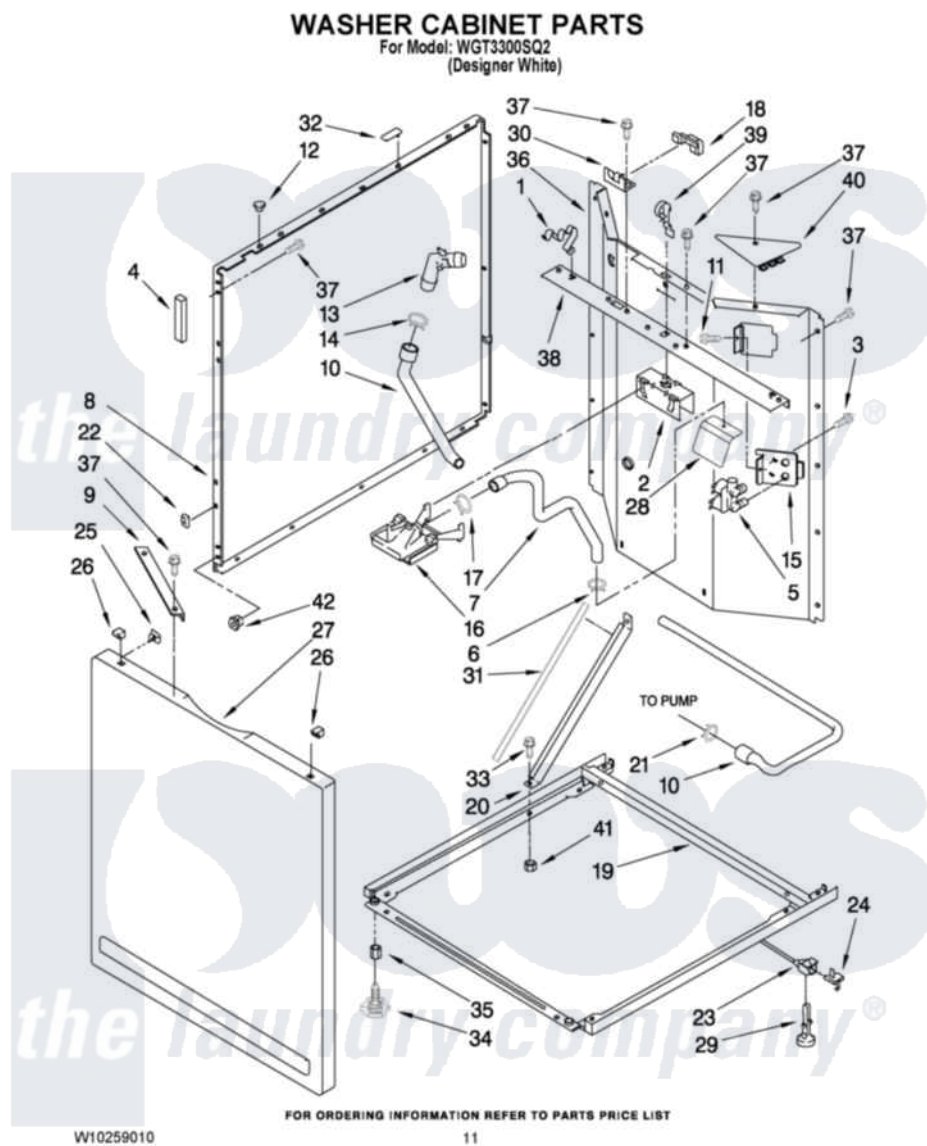

Whirlpool WGT3300SQ2 07 - WASHER CABINET PARTS

Whirlpool [Residential Whirlpool WGT3300SQ2 Washer/Dryer Parts](#) Parts Diagram 07 - WASHER CABINET PARTS
Click on the part number to view part

Item	Original Part Number	Replaced By	Status	Part Description
1	3349770			Clip, Spring Top
2	3349768			Bracket, Vacuum
3	62863	3390631		Screw, 10-16 X 3/8
4	3350013			Foam
5	3979349	3979345		Valve
6	370451	596669		Clamp, Manifold
7	8521954			Hose, Water Inlet
8	3349455			Panel, Side
9	3350745			Brace, Front Panel
10	3353841			Hose, Drain
11	9740848			Screw, Mixing Valve Mounting
12	660975			Plug, Top To Cabinet
13	8557915			Connector, Hose
14	356138			Clamp, Hose
15	3349673			Bracket, Valve
16	387606	3360977		Break-Vac

17	371503	596669	Clamp, Manifold
18	3350145		Shield, Lid Switch
19	3402724		Base, Cabinet
20	3388857		Bracket, Base
21	371507	371502	Clamp, Hose
22	3394083		Clip, Front Panel
23	3349311		Link, Leveling
24	359364		Clip, Leveling Mechanism
25	98234		Clip, U-Bend
26	345670		Lock, Top
27	3349499		Panel, Front
28	3979552		Shield, Inlet, Valve
29	358594		Foot, Rear
30	3350144		Bracket, Lid Switch
31	303294	3367669	Protector, Edge
32	352292		Nut, Push-In
33	3400502	Y015627	Screw- Hex
34	389102	W10001130	Foot, Leveling
35	3400917		Nut, Jam
36	3349493		Panel, Rear
37	343641	681414	Screw, 10AB X 1/2
38	3349697		Rail, Back Top
39	3350135		Spring, Lever Bracket
40	3390608		Shield, Corner Right Rear
41	8533952		Nut, Hex
42	352292		Nut, Push-In