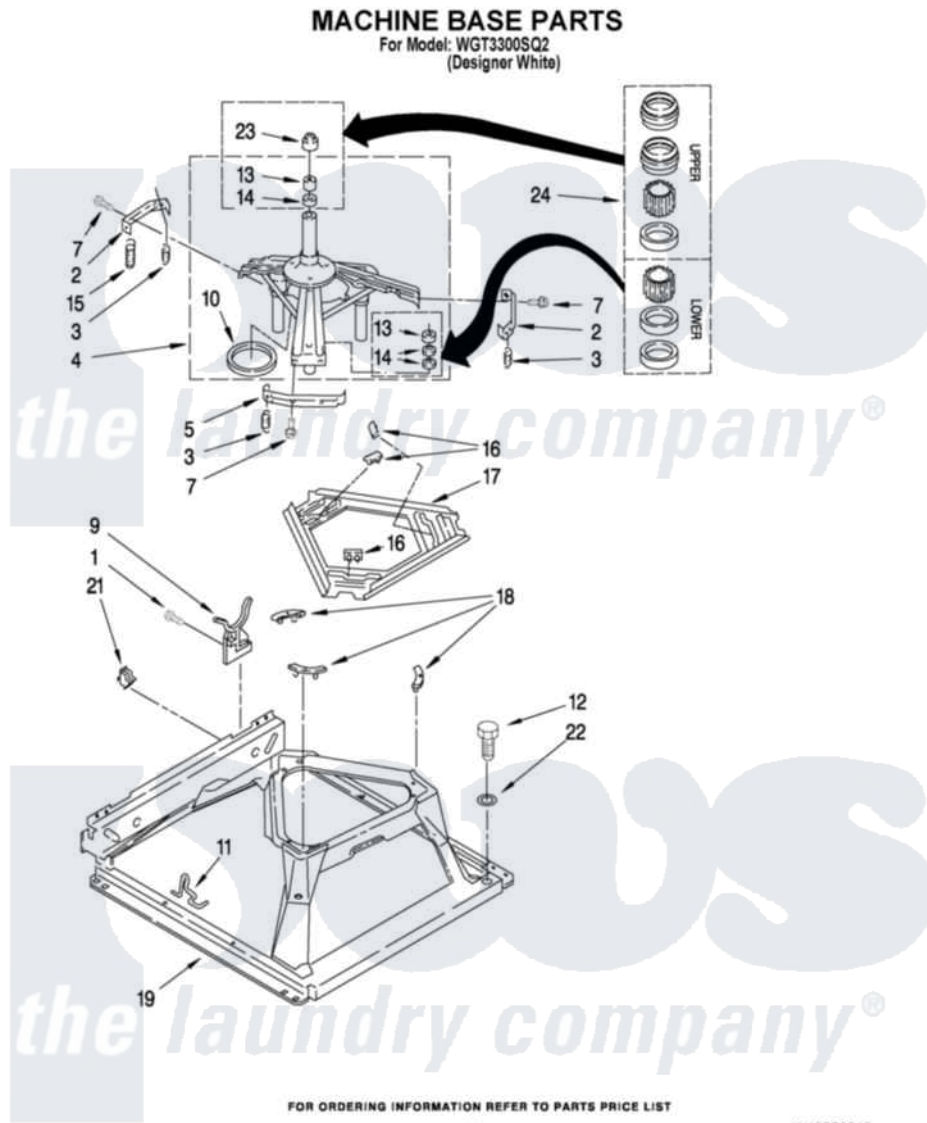

Whirlpool WGT3300SQ2 09 - MACHINE BASE PARTS

14

W10259010

Whirlpool [Residential Whirlpool WGT3300SQ2 Washer/Dryer Parts](#) Parts Diagram 09 - MACHINE BASE PARTS
Click on the part number to view part

Item	Original Part Number	Replaced By	Status	Part Description
1	343641	681414		Screw, 10AB X 1/2
2	64067			Bracket, Spring Outer
3	63907			Spring, Suspension
4	8575214	280184		Support
5	64065			Bracket, Spring Outer
7	3400076			Screw, Bracket Mounting
9	3350506			Retainer, Hose
10	63134			Ring, Sound Deadening
11	W10145155			Retainer, Suspension Spring
12	3400501			Screw, 5/16-18 X 1 3/32
13	8546455			Bearing, Centerpost
14	357409	359449		Seal, Agitator Shaft
15	388492	W10250667		Spring, Counterweight
16	62568	285219		Pad
17	3946509			Plate, Suspension
18	3363660	285744		Pad

19

[3349343](#)

Base Assembly

21

[3349749](#)

Restrainer, Base

22

[3349340](#)

Washer

23

[8577376](#)

Seal, Centerpost

24

[285203](#)

Centerpost Bearing Kit