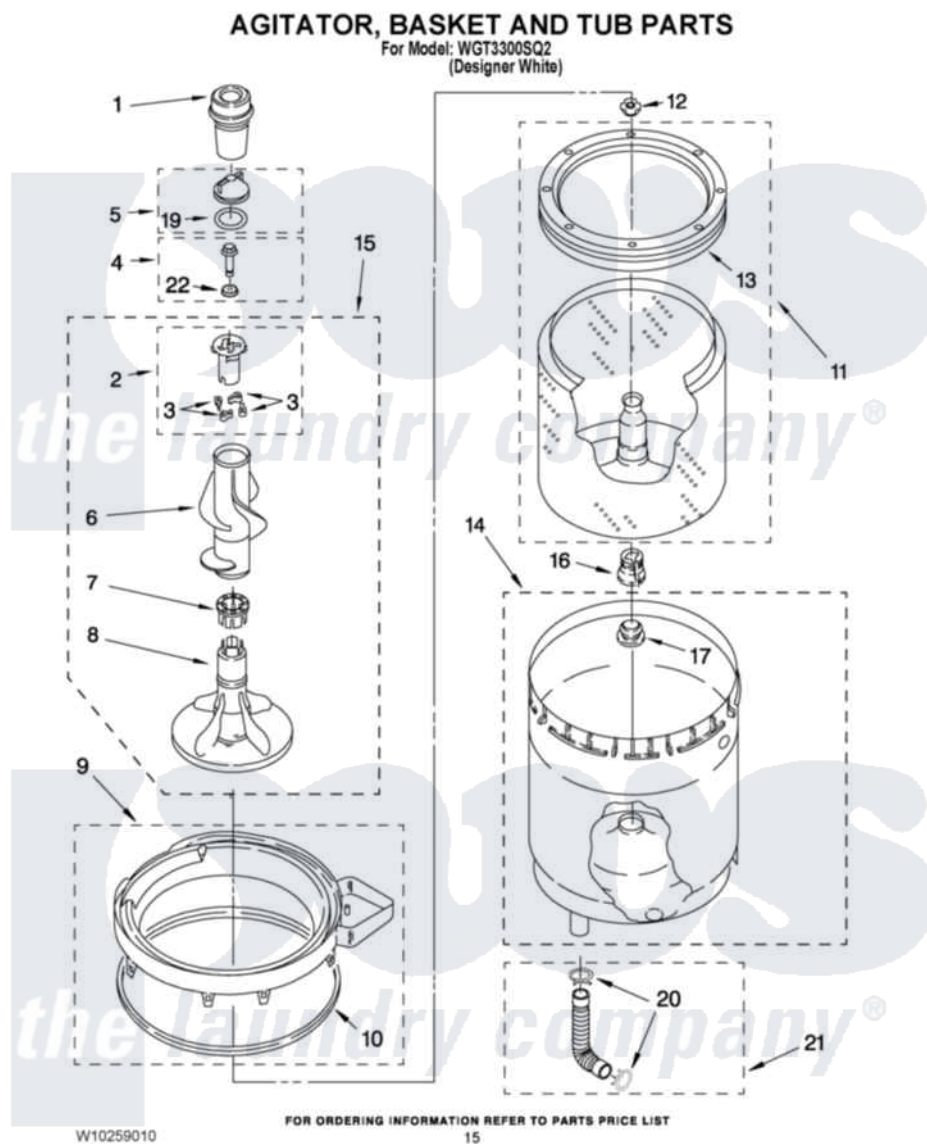

Whirlpool WGT3300SQ2 10 - AGITATOR, BASKET AND TUB PARTS

Whirlpool Residential Whirlpool WGT3300SQ2 Washer/Dryer Parts Parts Diagram 10 - AGITATOR, BASKET AND TUB PARTS

Click on the part number to view part

Item	Original Part Number	Replaced By	Status	Part Description
1	3350834			Dispenser,
2	3947410	285751		Dog-Agitator
3	3366877	80040		Dog-Agitator
4	358237			Screw And Washer
5	387094	285550		Cap
6	3349610			Mover, Agitator Clutch
7	3351014	285620		Washer
8	3349578			Agitator
9	8528150	W10445870		Ring-Tub
10	3976308			Gasket, Tub Ring
11	3352234			Basket And Balance Ring Assembly
12	21366			Nut, Spanner
13	387240			Ring, Balance
14	3349292			Tub
15	3349743			Agitator

16	389140		Tub Block, Basket Drive
17	383727		Gasket, Centerpodt
19	W10072840		Fabric Softener
20	3363366	616099	Clamp
21	3951449	285871	Hose
22	3949550		Washer