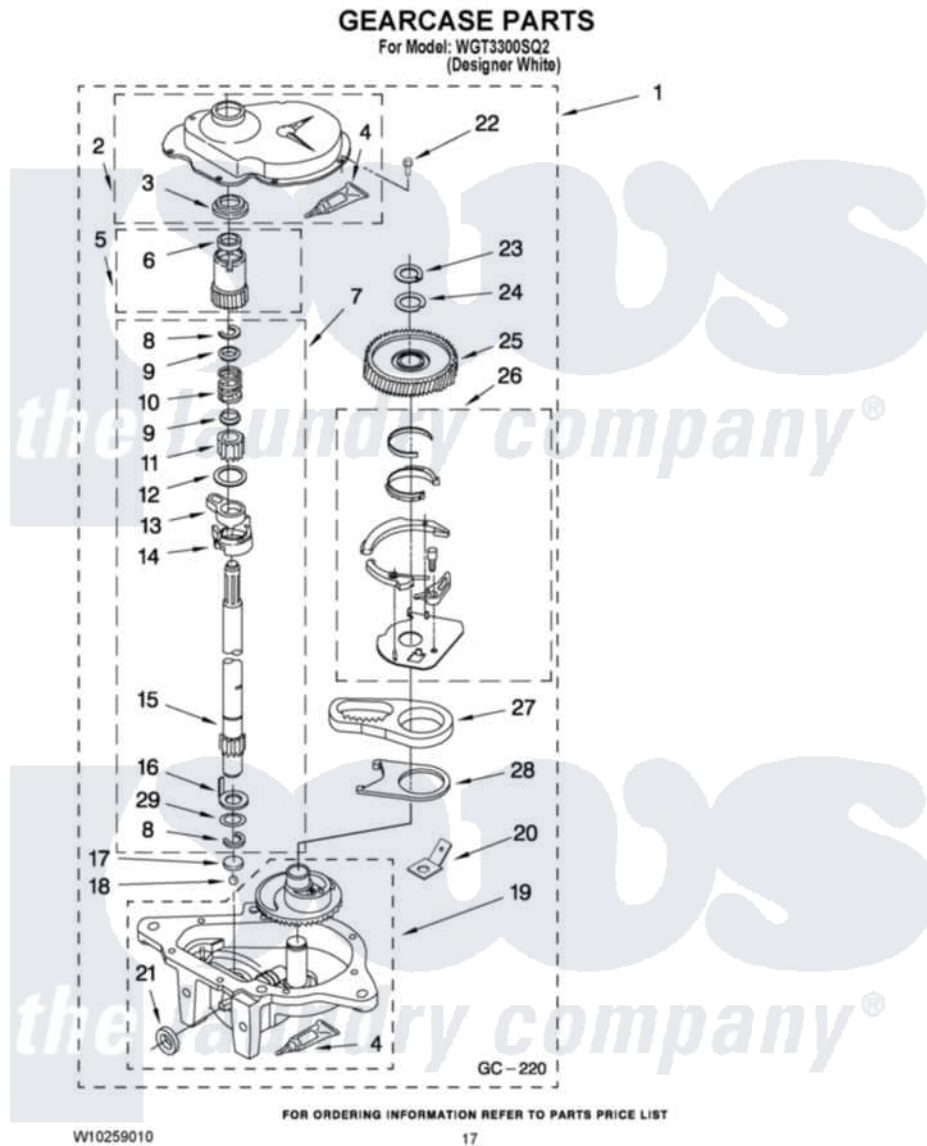

# Whirlpool WGT3300SQ2 11 - GEARCASE PARTS

Whirlpool Residential Whirlpool WGT3300SQ2 Washer/Dryer Parts Parts Diagram 11 - GEARCASE PARTS  
Click on the part number to view part

Item	Original Part Number	Replaced By	Status	Part Description
1	8532118	<a href="#">3360629</a>		Gearcase
2	<a href="#">285202</a>			Cover, Gearcase
3	<a href="#">3349985</a>			Seal, Gearcase Cover
4	<a href="#">285195</a>			Sealer Sealer, Gasket
5	63320	<a href="#">285362</a>		Gear and Pinion
6	<a href="#">356427</a>			Seal, Spin Pinion
7	<a href="#">389387</a>			Shaft, Agitator
8	90369		Not Available	Ring, Retaining (2)
9	<a href="#">62677</a>			Retainer, Spring
10	<a href="#">62676</a>			Spring, Agitator
11	63273	<a href="#">285509</a>		Shaft, Agitator
12	<a href="#">62619</a>			Washer, Agitator Gear
13	62580	<a href="#">285206</a>		Cam-Agitator
14	62581	<a href="#">285206</a>		Cam-Agitator
15	<a href="#">285509</a>			Shaft, Agitator
16	<a href="#">62618</a>			Washer, Cam Thrust

17	16018	<a href="#">285205</a>	Bearing
18	85529	<a href="#">285205</a>	Bearing
19	389230	<a href="#">285515</a>	Gearcase
20	3949116	Not Available	BLOCK TAB, TERMINAL
21	<a href="#">285352</a>		Seal Kit, Thrust Plug
22	<a href="#">3351614</a>		Screw, Gearcase Cover Mounting
23	3362552	<a href="#">285765</a>	Ring-Retrn
24	285735	<a href="#">285766</a>	Washer Kit, Thrust
25	62570	<a href="#">285362</a>	Gear and Pinon
26	388253	<a href="#">999516</a>	Shelf-Glas
27	3349296	<a href="#">8546456</a>	Rack, Connecting
28	<a href="#">62621</a>		Actuator, Shift
29	<a href="#">388815</a>		Washer, Intermediate 1 3976263 Miscellaneous Parts Bag 2 3976300 Washer, Inlet Hose 3 3366913 Clamp, Hose