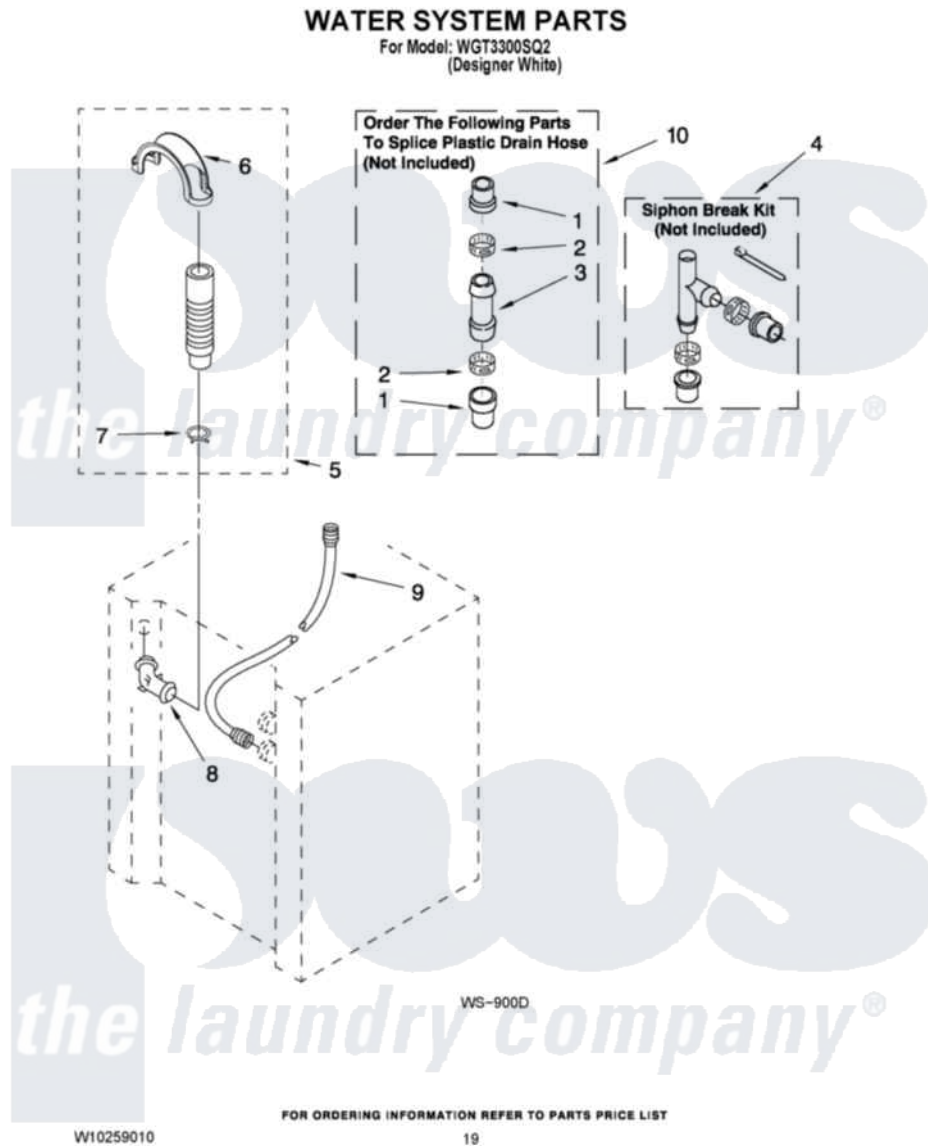

Whirlpool WGT3300SQ2 13 - WATER SYSTEM PARTS

Whirlpool Residential Whirlpool WGT3300SQ2 Washer/Dryer Parts Parts Diagram 13 - WATER SYSTEM PARTS
Click on the part number to view part

Item	Original Part Number	Replaced By	Status	Part Description
1	285321			Water System Parts
2	65349	285655		Clamp, Hose
3	16272			Connector, Straight
4	285320			Water System Parts
5	661575	285664		Hose
"	W10108350			Hose, Corrugated Plastic Drain
"	661577	285666		Hose
6	8577378			U-Bend, Drain Hose
7	3357331			Clamp, Drain
8	356739	8557915		Connector, Hose
9	3354858	89503		Hose-Inlet
10	285442			Water System Parts