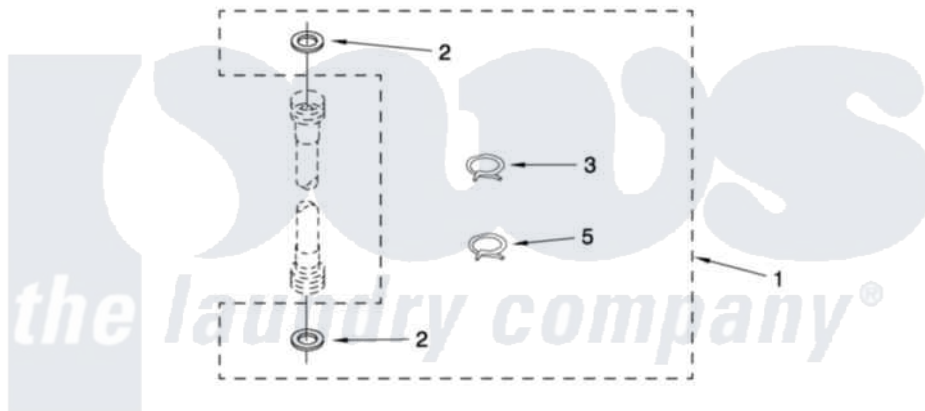

# Whirlpool WGT3300SQ2 14 - MISCELLANEOUS PARTS

## MISCELLANEOUS PARTS

For Model: WGT3300SQ2  
(Designer White)

FOR ORDERING INFORMATION REFER TO PARTS PRICE LIST

[Whirlpool Residential Whirlpool WGT3300SQ2 Washer/Dryer Parts](#) Parts Diagram 14 - MISCELLANEOUS PARTS  
Click on the part number to view part

Item	Original Part Number	Replaced By	Status	Part Description
1	<a href="#">W10112404</a>			Miscellaneous Parts Bag
2	<a href="#">16123</a>			Washer Inlet-Hose Miscellaneous Parts Must be Ordered Separately.
3	<a href="#">356138</a>			Clamp, Hose
5	370445	<a href="#">285655</a>		Clamp, Hose