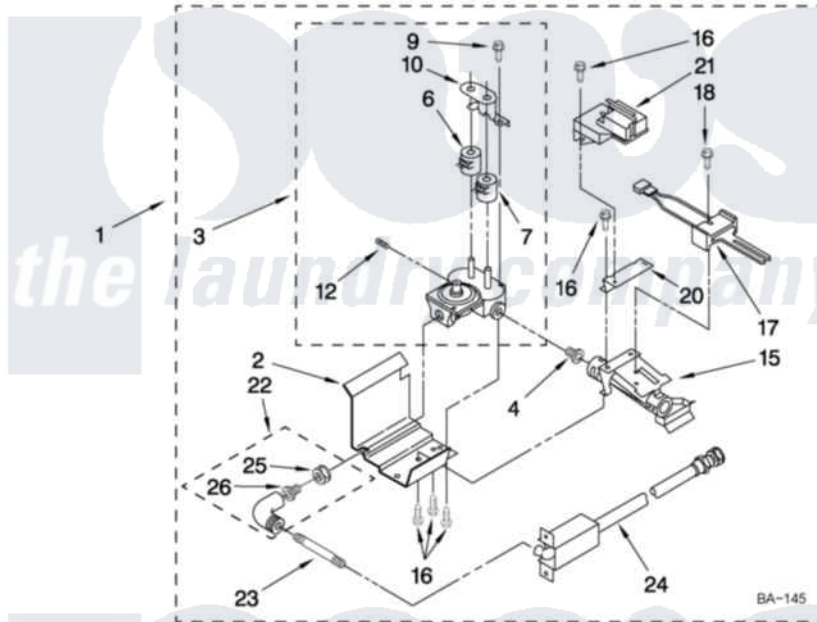

Whirlpool WGT3300SQ2 15 - 3402855 BURNER ASSEMBLY

3402855 BURNER ASSEMBLY

For Model: WGT3300SQ2
(Designer White)

1 USE WITH TYPE 1 - NATURAL, TYPE 2 - MIXED, TYPE 3 - MANUFACTURED
AND TYPE 4 - LIQUEFIED PROPANE AND BUTANE GASES

FOR ORDERING INFORMATION REFER TO PARTS PRICE LIST

W10259010

21

Whirlpool [Residential Whirlpool WGT3300SQ2 Washer/Dryer Parts](#) Parts Diagram 15 - 3402855 BURNER ASSEMBLY
Click on the part number to view part

Item	Original Part Number	Replaced By	Status	Part Description
1	3401795	279726		Burner-Gas
2	3391699			Base, Burner
3	3401776	279889		Valve-Assembly
4	3394360		Not Available	ORIFICE, NATURAL GAS
"	15422		Not Available	ORIFICE, BURNER (TYPE 4) (BUTANE)
6	694539			Coil, 60 Hz
7	694540			Coil, 60 Hz
9	694421			Screw, Bracket Mounting
10	694538			Bracket, Shunt
12	239822	W10295523		Plug, Pipe
15	3392268		Not Available	Burner
16	3387057			Screw, 10-16 X 1/2 Orifice, Burner
17	686590	279311		Ignitor
18	3393909			Screw, 8-32 X 7/8
20	697409			Bracket, Sensor