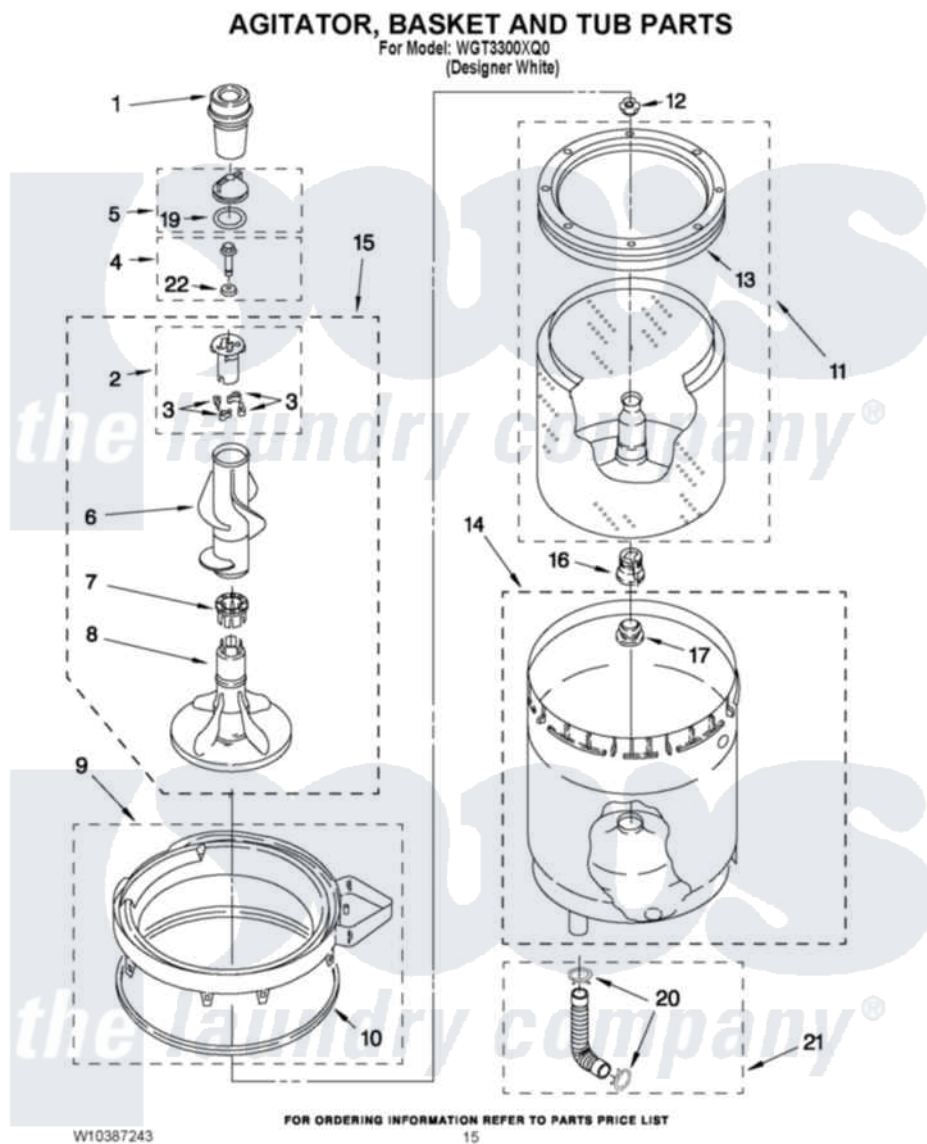

Whirlpool WGT3300XQ0 10 - AGITATOR, BASKET AND TUB PARTS

Whirlpool Residential Whirlpool WGT3300XQ0 Washer/Dryer Parts Parts Diagram 10 - AGITATOR, BASKET AND TUB PARTS

Click on the part number to view part

Item	Original Part Number	Replaced By	Status	Part Description
1	3350834			Dispenser,
2	3947410	285751		Dog-Agitator
3	3366877	80040		Dog-Agitator
4	358237			Screw And Washer
5	387094	285550		Cap
6	3349610			Mover, Agitator Clutch
7	3351014	285620		Washer
8	3349578			Agitator
9	8528150	W10445870		Ring-Tub
10	3976308			Gasket, Tub Ring
11	3352234			Basket And Balance Ring Assembly
12	21366			Nut, Spanner
13	387240			Ring, Balance
14	3349292			Tub
15	3349743			Agitator

16	389140		Tub Block, Basket Drive
17	383727		Gasket, Centerpodt
19	W10072840		Fabric Softener
20	3363366	616099	Clamp
21	3951449	285871	Hose
22	3949550		Washer