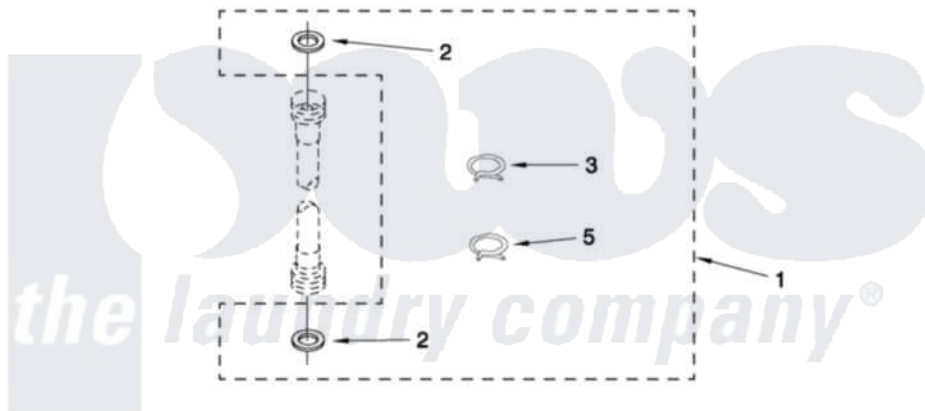

Whirlpool WGT3300XQ0 14 - MISCELLANEOUS PARTS

MISCELLANEOUS PARTS

For Model: WGT3300XQ0
(Designer White)

FOR ORDERING INFORMATION REFER TO PARTS PRICE LIST

[Whirlpool Residential Whirlpool WGT3300XQ0 Washer/Dryer Parts](#) Parts Diagram 14 - MISCELLANEOUS PARTS

[Click on the part number to view part](#)

Item	Original Part Number	Replaced By	Status	Part Description
1	W10112404			Miscellaneous Parts Bag
2	16123			Washer Inlet-Hose Miscellaneous Parts Must be Ordered Separately.
3	356138			Clamp, Hose
5	370445	285655		Clamp, Hose