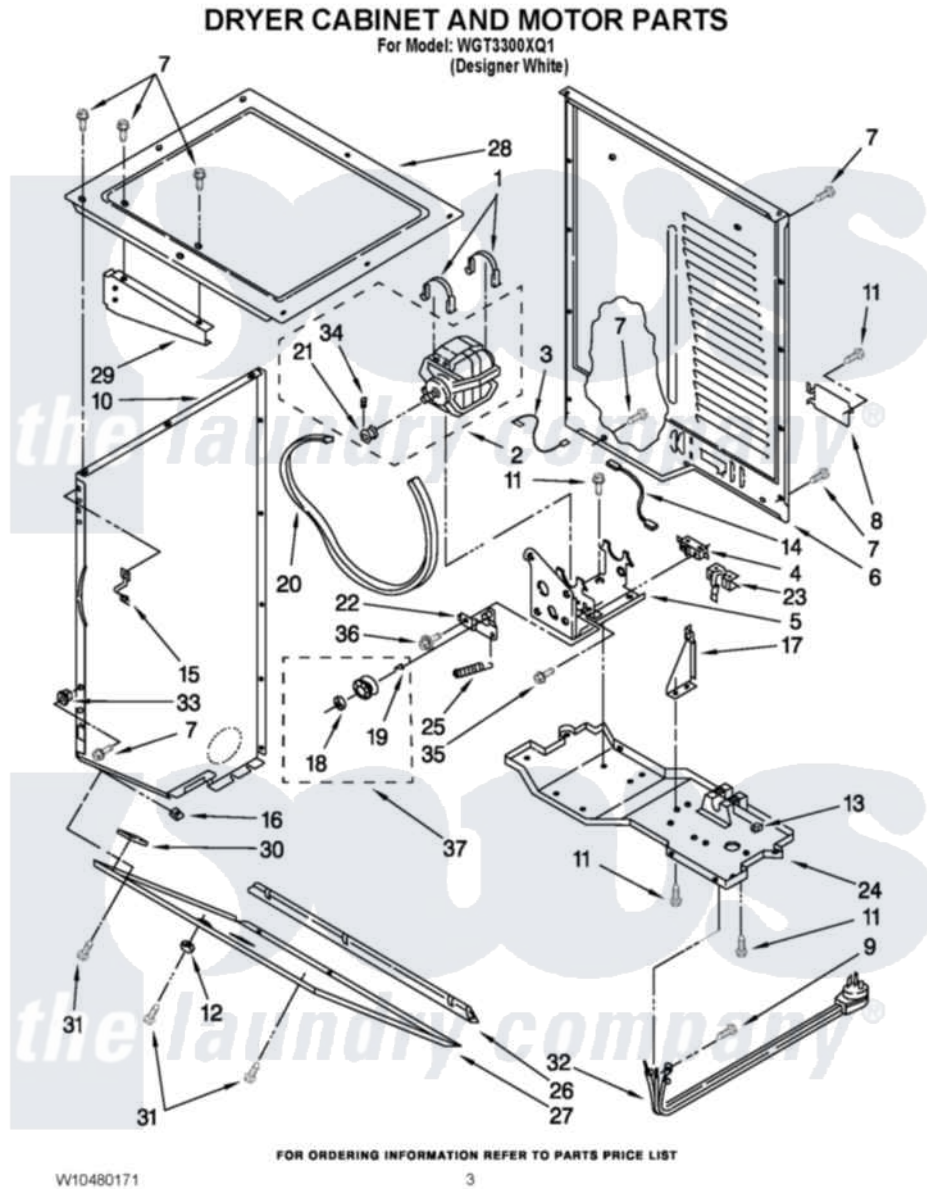

# Whirlpool WGT3300XQ1 03 - DRYER CABINET AND MOTOR PARTS

Whirlpool [Residential Whirlpool WGT3300XQ1 Washer/Dryer Parts](#) Parts Diagram 03 - DRYER CABINET AND MOTOR PARTS

[Click on the part number to view part](#)

Item	Original Part Number	Replaced By	Status	Part Description
1	<a href="#">660658</a>			Clamp, Motor Mounting 343481 685441
2	8538266	<a href="#">279811</a>		Motor-Drve
3	<a href="#">3398948</a>			Wire, Jumper
4	3394881	<a href="#">279782</a>		Switch-Lid
5	<a href="#">3388858</a>			Bracket, Motor
6	3389847	<a href="#">280039</a>		Panel
7	343641	<a href="#">681414</a>		Screw, 10AB X 1/2
8	3387673	<a href="#">279814</a>		Cover
9	8533971	<a href="#">90767</a>		Screw, 8A X 3/8 HeX Washer Head Tapping
10	<a href="#">3389264</a>			Panel, Side
"	<a href="#">3389256</a>			Panel, Side
11	<a href="#">3390631</a>			Screw, 10-16 X 3/8
12	<a href="#">3389431</a>			Bumper, Lid Stop
13	<a href="#">697438</a>			Clip